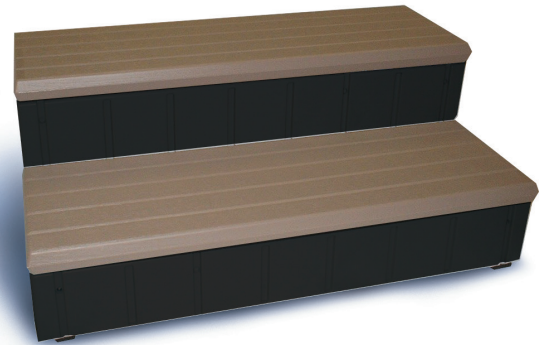

Model #LASS36

Deluxe Spa Steps

- Give a finished look to any spa
- Able to hold 300 lbs.
- Snaps together
- 36" wide, 24" deep x 14" high

36" Signature, Storage and Deluxe Spa Step Treads available in 6 colors: