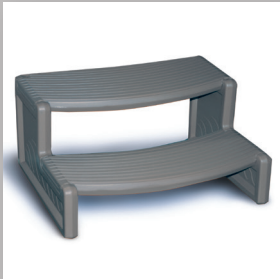

CONFER PLASTICS

Spa Accessories

PRODUCT CATALOG