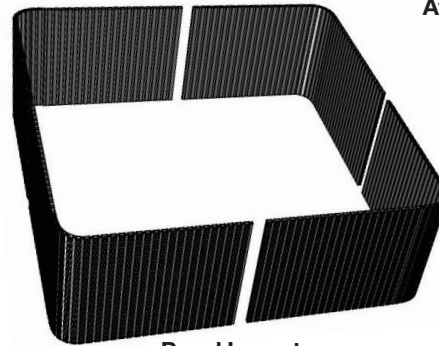

Panel Layout