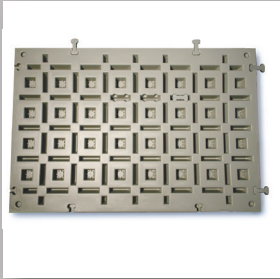

Handi-Steps