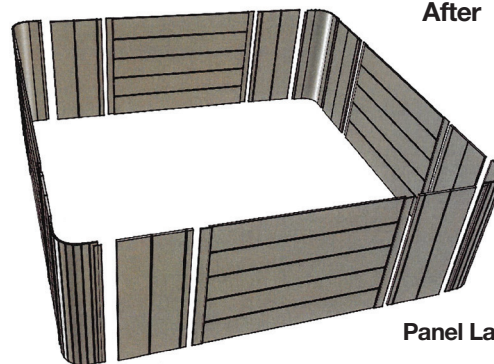

Panel Layout

CONFER
plastics inc.

97 Witmer Road
North Tonawanda, NY USA 14120-2421
800-635-3213 | Fax: 716-694-3102
www.conferplastics.com
email: ladders@conferplastics.com

Product and specifications subject to change without notice