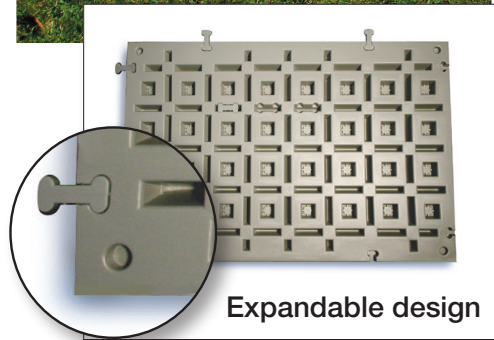

Also available in black

Handi-Spa Pad

The Original Blow-Molded Spa Pad

Easy and quick installation, eliminates need to pour a concrete pad or build a wood deck, durable and strong, helps reduce heat loss under spa.

Six pads cover 8ft. x 8ft. area.

Rated at 300 lbs/ft²

Pad dimension

32" x 48" x 2"

Sold in 3 pack

#SP3248-3

Ships USPS/Fed-Ex

24 bulk pack

#SP3248-24

Expandable design