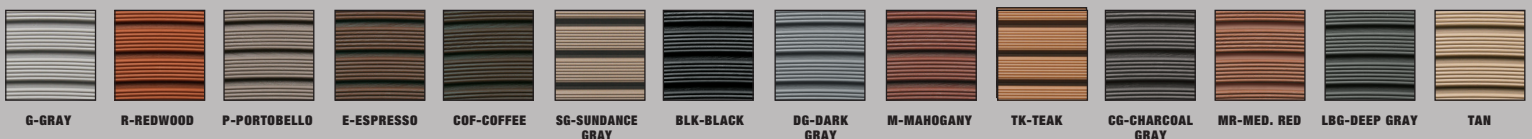

Handi-Spa Pad

The Original Blow-Molded Spa Pad

Easy and quick installation, eliminates need to pour a concrete pad or build a wood deck, durable and strong, helps reduce heat loss under spa.

Six pads cover 8ft. x 8ft. area.

Rated at 300 lbs/ft²

Pad dimension

32" x 48" x 2"

Sold in 3 pack

#SP3248-3

Ships USPS/Fed-Ex

24 bulk pack

#SP3248-24

Handi-Step

The HS2 Handi-Step

- Snaps together, absolutely no hardware
- The ability to use with both a straight and a curved spa with available treads
- Able to hold 300 lbs.
- Extremely durable blow molded plastic
- 1-Year full replacement warranty
- Allows for easy, affordable entry to spas
- Multi-purpose; garage, home and camping
- Can be shipped via UPS, FedEx, etc.
- Dimensions: 28.5" wide x 23" deep x 14" high

Handi-Step Available in 14 colors: