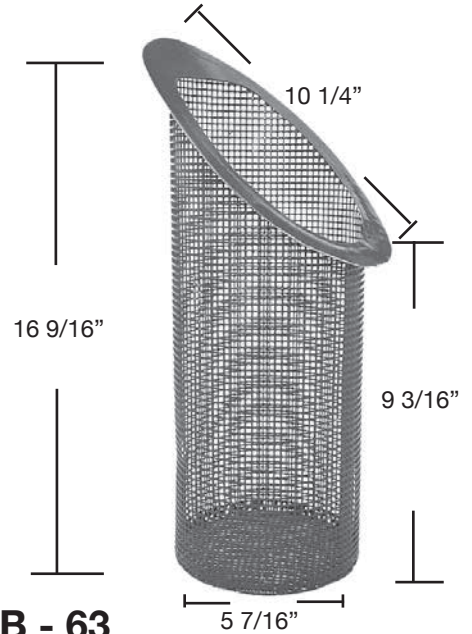

B - 62
Landon 1723-2
[4" Cast Iron]
(Powder Coated)

B - 63
Landon 1724-2
[6" Cast Iron]
(Powder Coated)

B - 64
Landon 1725-2 [8" Cast Iron]
Paddock 8"
(Powder Coated)

B - 65
Landon 2711-7 Over Flow - New
(Powder Coated)