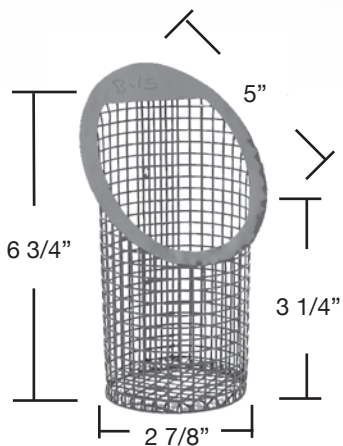

B - 15

Jacuzzi® 16-0344-00-R
[4" Slant] Moresta 1 1/2"
Paddock 2"
(Powder Coated)