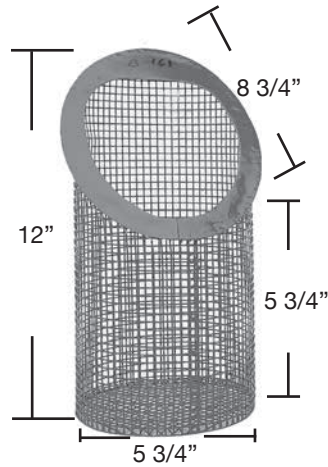

B - 157
Jacuzzi® 39-0227-02-R
Models 55-56-505-506
(Powder Coated)

B - 158
(Powder Coated)

B - 159
4" Mueller
(Powder Coated)

B - 160
5" Mueller
(Powder Coated)

B - 161
6" Mueller
(Powder Coated)

B - 162
Swimquip™ P-61
(Powder Coated)
See B-11 for Plastic