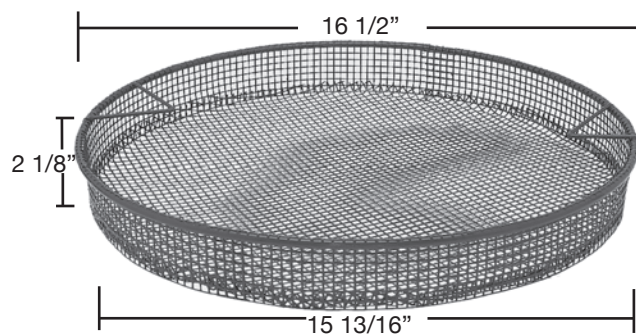

B - 26
International 1511-7 Skimmer
(Powder Coated)