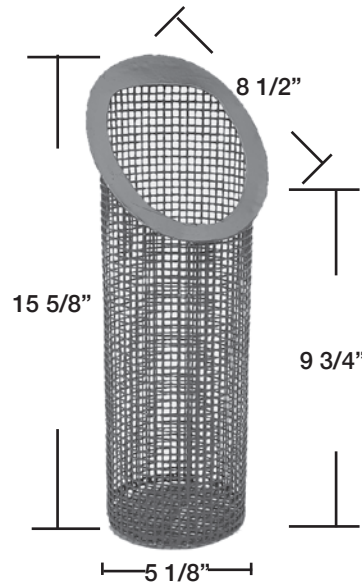

Paddock 5"
(Powder Coated)

B - 50

Paddock Filcore 6"
(Powder Coated)

B - 51

Besler 2"
(Powder Coated)

Note: Has Locating Hole
in Bottom

B - 52
Aqua Quip Skimmer
(Powder Coated)

B - 53
HydroPump® 1014 Commercial
(Powder Coated)