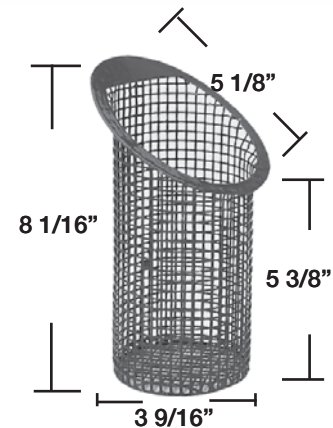

B - 51

Besler 2"
(Powder Coated)

Note: Has Locating Hole
in Bottom