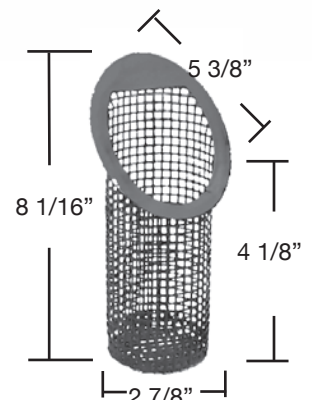

B - 14

Paddock 1 1/2"
(Powder Coated)

B - 15

Jacuzzi® 16-0344-00-R
[4" Slant] Moresta 1 1/2"
Paddock 2"
(Powder Coated)

B - 16

Paddock 3"
(Powder Coated)

B - 17

Paddock 4"
(Powder Coated)