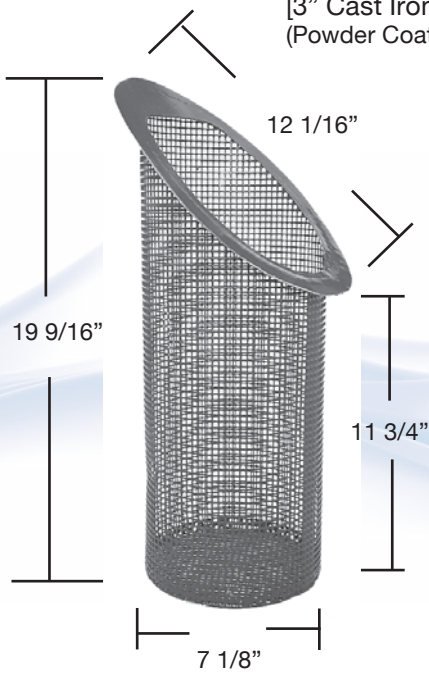

B - 62
Landon 1723-2
[4" Cast Iron]
(Powder Coated)

B - 63
Landon 1724-2
[6" Cast Iron]
(Powder Coated)

B - 64
Landon 1725-2 [8" Cast Iron]
Paddock 8"
(Powder Coated)

B - 65
Landon 2711-7 Over Flow - New
(Powder Coated)