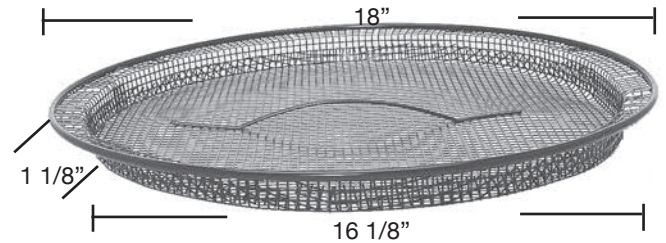

B - 144
Marine 18" Skimmer
99-0298-0
(Powder Coated)