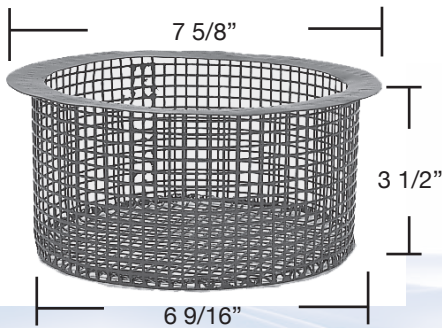

Baskets

B - 28
American Concrete Skimmer
(Powder Coated)
See B-37 for Plastic Basket

B - 29
Nor-Cal 7 5/8" Skimmer
(Powder Coated)

B - 30
Nor-Cal Eagle Skimmer
(Powder Coated)

B - 31
Nor-Cal ME-2
(Powder Coated)