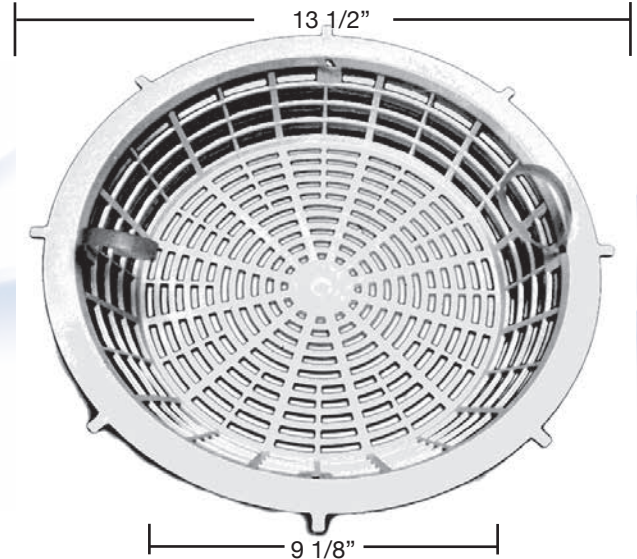

B - 41
Paddock Skimmer
(Plastic)