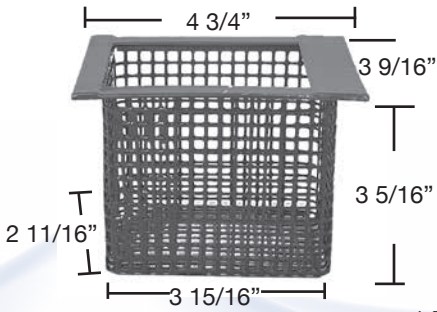

B - 97
Crestline Pump Basket
(Powder Coated)

B - 99
Inverted
Skimmer Basket
(Plastic)

B - 101
H&F [Sta-Rite®] Harmon
International Swimrite
Non-locking PAC RP2 Model 590
(Plastic)

B - 99C
Cuff
Available Separately