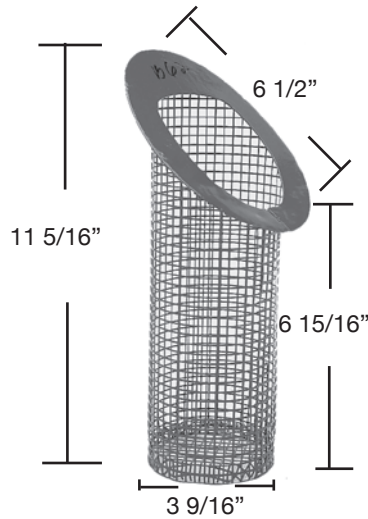

B - 62
Landon 1723-2
[4" Cast Iron]
(Powder Coated)

B - 63
Landon 1724-2
[6" Cast Iron]
(Powder Coated)

B - 64
Landon 1725-2 [8" Cast Iron]
Paddock 8"
(Powder Coated)

B - 65
Landon 2711-7 Over Flow - New
(Powder Coated)