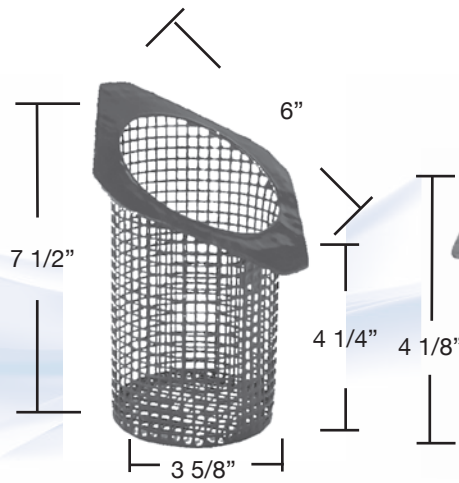

B - 18

Swimquip™ 13020A
(Powder Coated)

B - 19
Swimquip™ 13300A
(Powder Coated)

B - 20/70
Swimquip™ 1602-1/13400
(Powder Coated)

B - 21
Swimquip™ 13560-3
(Powder Coated)

B - 22
Hydro Pump 508
4" Sq. Top
Swimquip™ 16400-2
(Powder Coated)