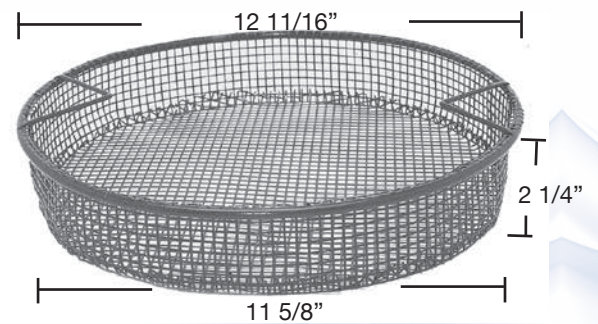

B - 129
Landon Skim Filter Basket (Powder Coated)