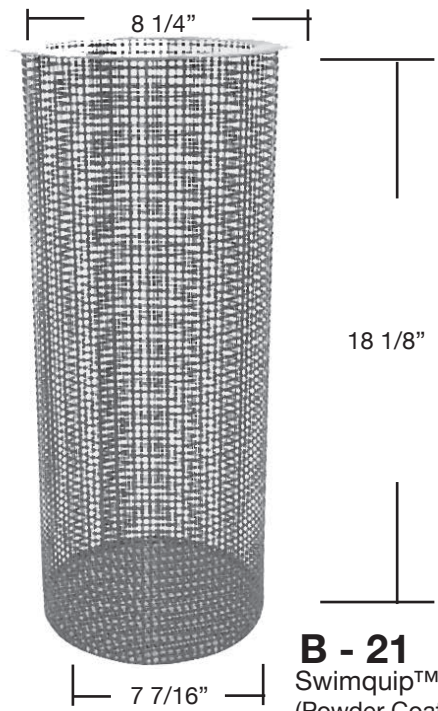

B - 21
Swimquip™ 13560-3
(Powder Coated)