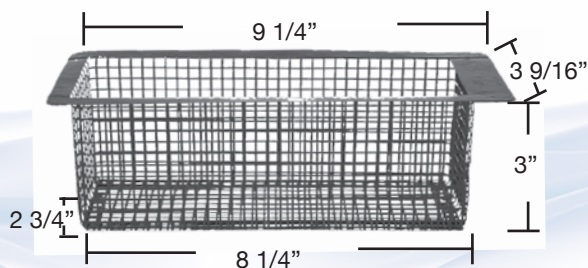

B - 72
Paddock 18-4256
(Powder Coated)