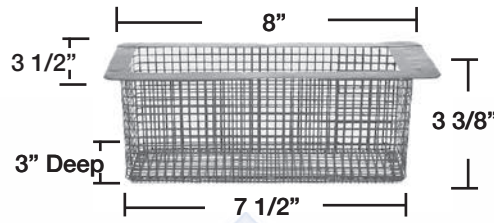

B - 47 Swimquip™ 8695 (Powder Coated)