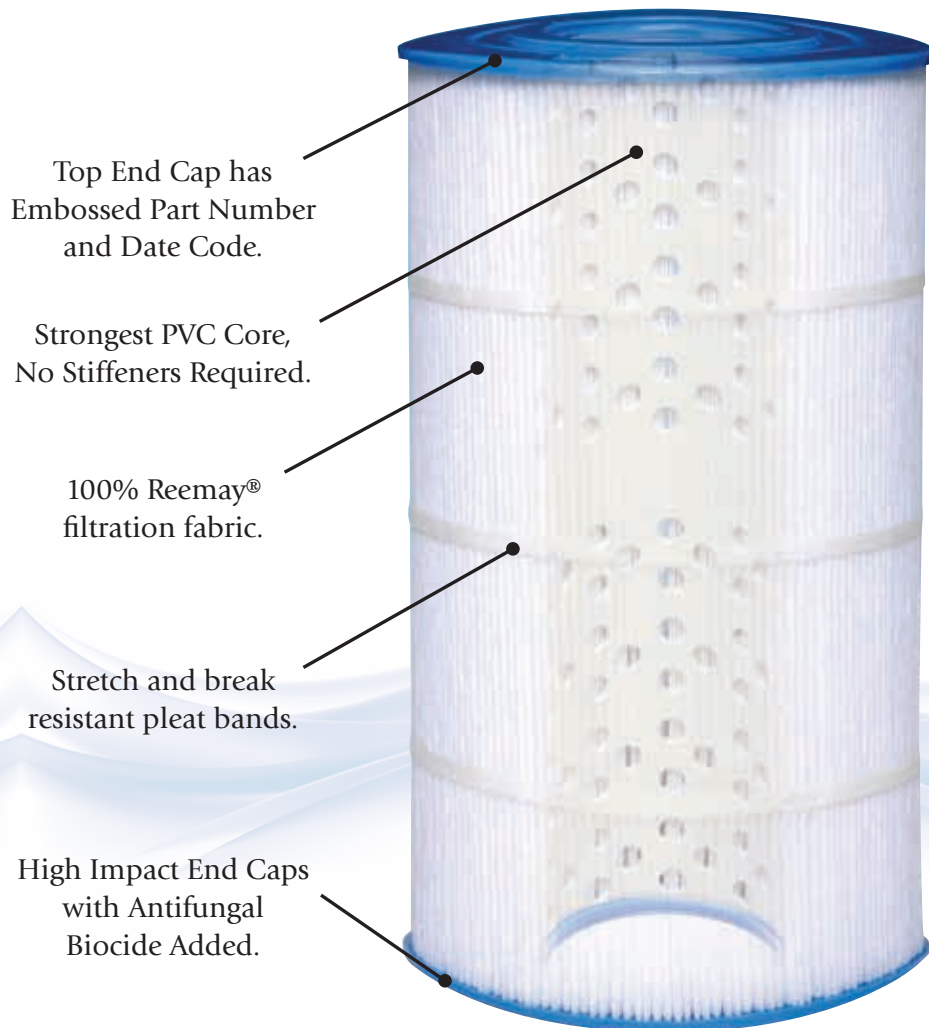

WorldPool® The Core of Our Success!

Our enhanced core design provides for optimal water flow, efficient filtration, and increased strength. Aladdin WorldPool® cartridges are made with Reemay® filtration fabric which is engineered for its efficiency, durability, and high dirt-holding capacity.

Now Made With