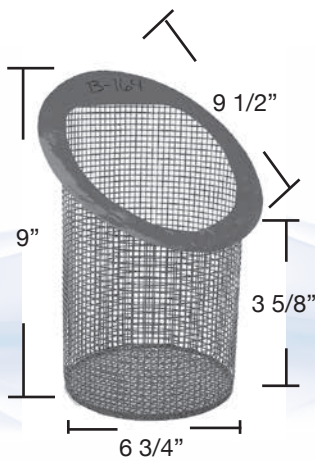

B - 157
Jacuzzi® 39-0227-02-R
Models 55-56-505-506
(Powder Coated)

B - 158
(Powder Coated)

B - 159
4" Mueller
(Powder Coated)

B - 160
5" Mueller
(Powder Coated)

B - 161
6" Mueller
(Powder Coated)

B - 162
Swimquip™ P-61
(Powder Coated)
See B-11 for Plastic