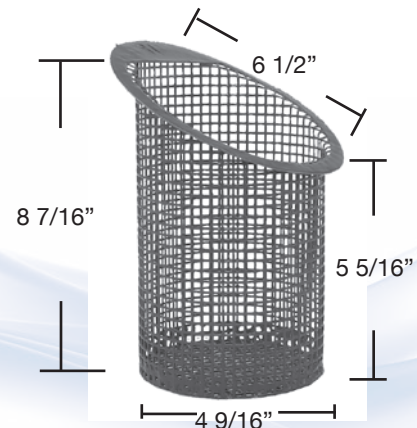

B - 91
Pacific Pump SD6738
(Powder Coated)