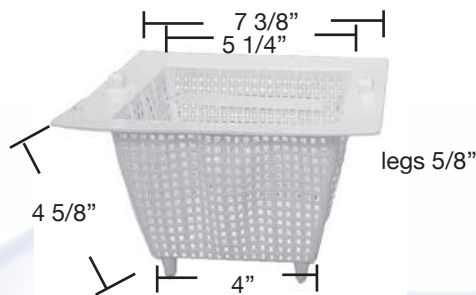

B - 208
Swimquip™ Sentinel Skimmer 8660-2
(Plastic)