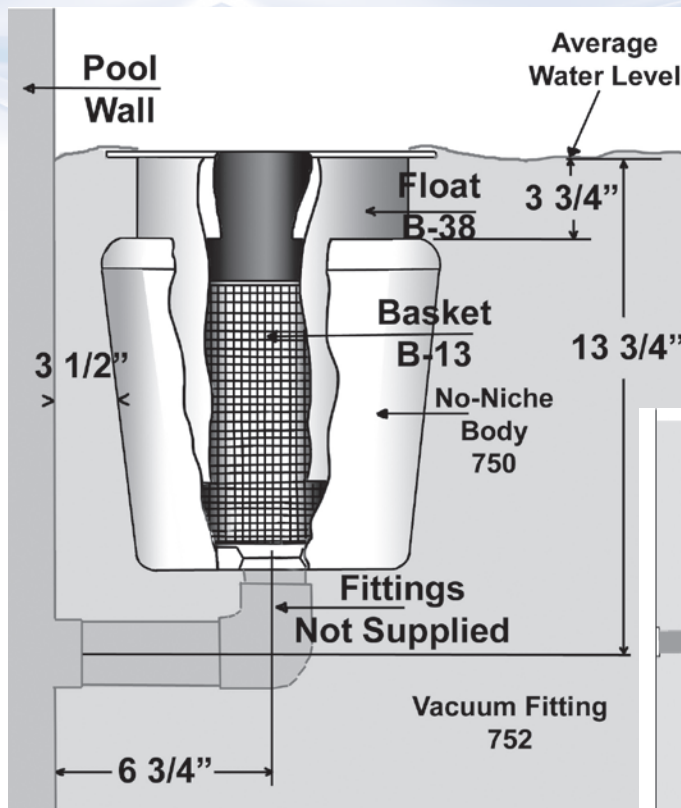

The Skimmer That Operates Without A Niche

NO-NICHE® is no ordinary skimmer. It replaces the need for a niche - the weakest point in a pool's construction. Constructing a niche can substantially increase the cost of a pool. Operating in a confined niche, conventional skimmers often don't do an adequate job of keeping a pool clean.

NO-NICHE® is efficient. With 360° skimmer actions, NO-NICHE® has sufficient skimming power to allow opening of the main drain. Water filters faster, keeping the pool cleaner. NO-NICHE® works on a floatation system that automatically adjusts to average water level changes.

NO-NICHE® is compact. It does a big job while remaining unobstructive and almost invisible. NO-NICHE® utilizes an exceptionally large skimmer basket considering its compact size to filter more debris without clogging. It can be used in new pool construction, with existing VAC outlets, or in place of an inefficient skimmer.

NO-NICHE® is constructed from HIPS plastic for strength and durability. It comes complete with a vacuum fitting (No. 752). With the basket and float removed, the hose fitting attaches to the hose and the bottom of the skimmer without threading.

No.750

NOTE: AMERICAN VAC PLATE WORKS ON NO-NICHE®. (No. 920)

- **No. 750** Complete Assembly
- **No. 751** Top and Main Housing
- **No. 752** Vacuum Fitting
- **No. B-13** Basket Only
- **No. B-38** Skimmer Weir

**Also available in
Black HIPS for KOI ponds. (No. 750B)**