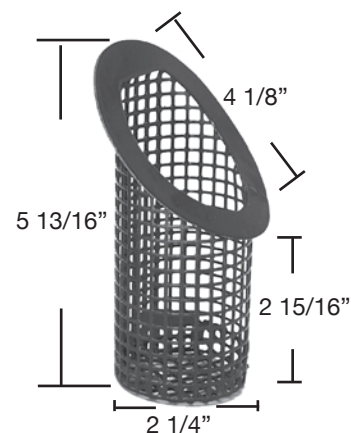

B - 77
Paddock 1 1/4"
(Powder Coated)