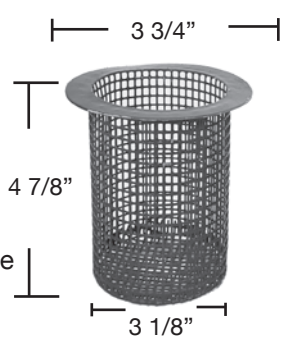

Baskets

B - 78

Marlow "H" Line
(Powder Coated)

B - 79

Marlow "K" & "L" Line
(Powder Coated)