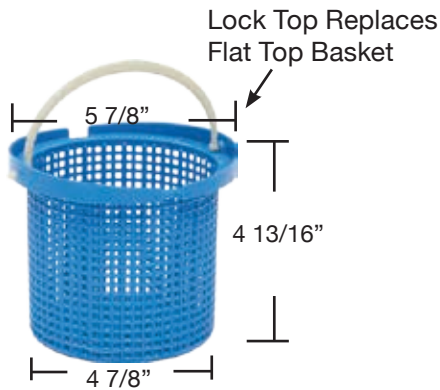

B-34/107
Aqua-Flo
Sta-Rite® 6"
Premier 6" & Commercial P-5
(Plastic)