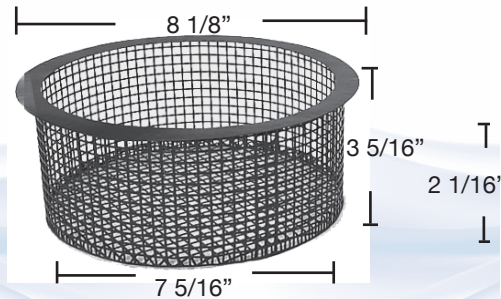

B - 62
Landon 1723-2
[4" Cast Iron]
(Powder Coated)

B - 63
Landon 1724-2
[6" Cast Iron]
(Powder Coated)

B - 64
Landon 1725-2 [8" Cast Iron]
Paddock 8"
(Powder Coated)

B - 65
Landon 2711-7 Over Flow - New
(Powder Coated)