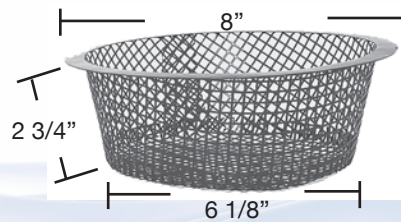

B - 146
Pool Quip Basket 1400-5
(Powder Coated)

B - 147
National U-12 Skimmer Basket
(Powder Coated)

B - 148
International Old Style
10951-15
(Powder Coated)

B - 149
Purex PA-29 P-01931
(Powder Coated)

B - 150
Purex C-29 11 in. S-01200
Purex 'C' Series
(Powder Coated)