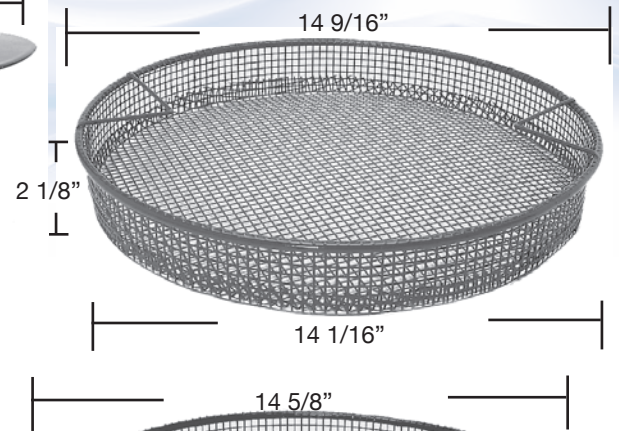

B - 80

American SP Skimmer
(Powder Coated)

B - 81

12" Paddock 8"
(Powder Coated)

B - 82

Monarch 6" [Tapered]
(Powder Coated)

B - 83

Swimquip™ Skimmer Strainer
(Powder Coated)