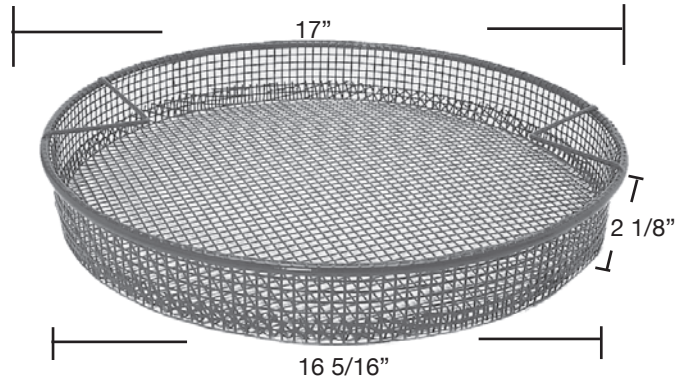

B - 96
National Pool Skimmer
(Powder Coated)