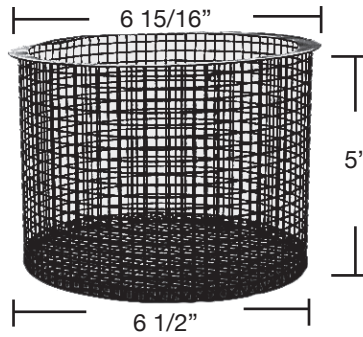

B - 116
Hayward® SPX1082C
(Powder Coated)
See B-152 for Plastic