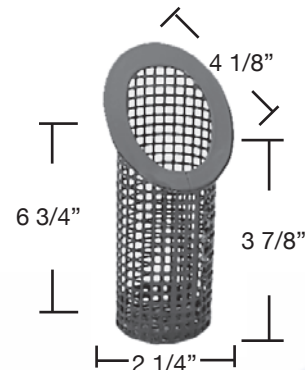

B - 11

Swimquip™ P-61 Pump
(Plastic)
See B-162 for Powered Coated

B - 12

Luitweiler 2" Std.
Landon 1721-2 [2"]
(Powder Coated)

*For the same basket with Locating Hole in Bottom, See B - 51

B - 13

(Plastic)
ALADDIN NO-NICHE® Skimmer
Same As B-206
See B-185 For Metal-
Powder Coated