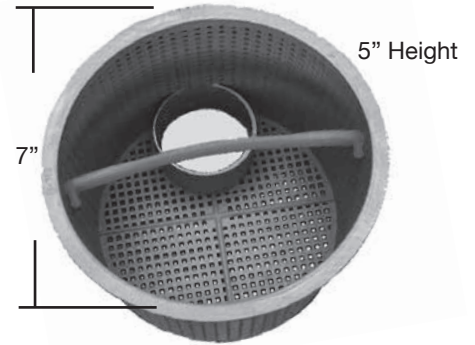

B - 117
Hayward® SPX1080E
(Plastic)