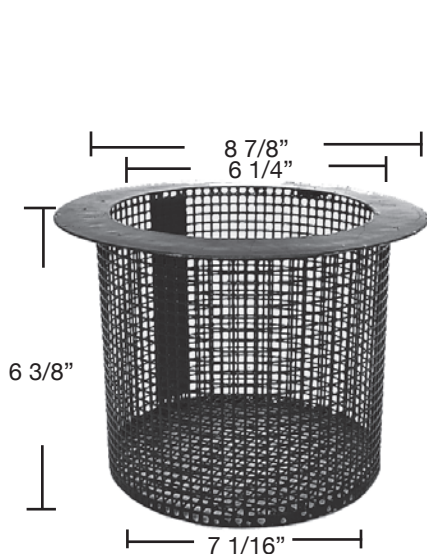

B - 69
Paddock 18-3850 Skimmer
will accept B-38 Float
(Powder Coated)