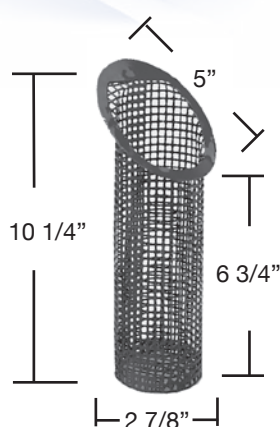

B - 16

Paddock 3"
(Powder Coated)