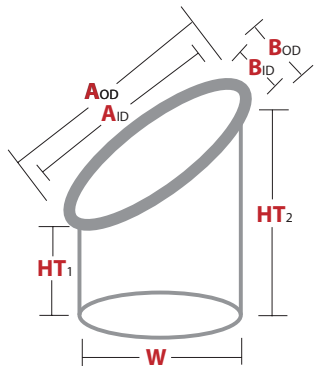

Special Order Basket

This form available on our website @ www.aladdin1950.com/documents. Our facility and equipment are geared to produce professional quality baskets. If you have a basket need, and the item is not listed as a standard item, send us the specifications and we will manufacture a basket to fit your requirements.

Metal Mesh Basket

Metal mesh baskets are powder coated and have 1/4" square holes. Please allow 4-6 weeks for delivery.

Stainless Steel Basket

Stainless steel baskets have 3/16" round holes. Please allow 1-2 weeks for delivery.

SPECIAL BASKET ORDER FORM

A_{OD} _____
A_{ID} _____
B_{OD} _____
B_{ID} _____
HT₁ _____
HT₂ _____
W _____