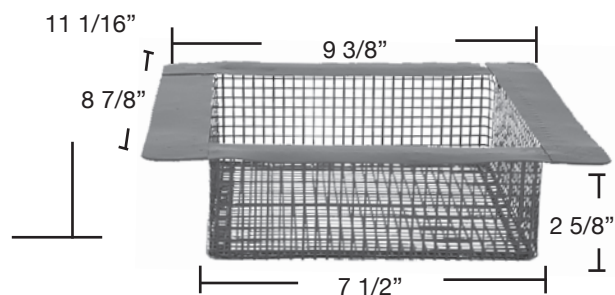

B - 70/20
Swimquip™ 13400
(Powder Coated)

B - 71
Fiesta 9x9 Skimmer Basket
(Powder Coated)
See B-42 for Plastic