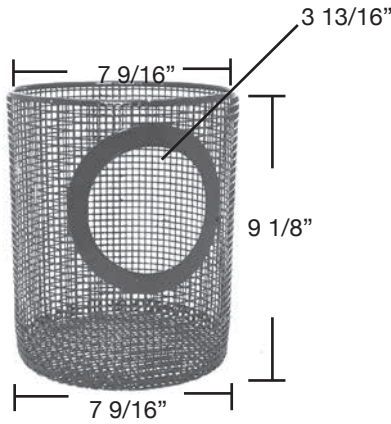

B - 134
Marlow 28049-00
(Powder Coated)