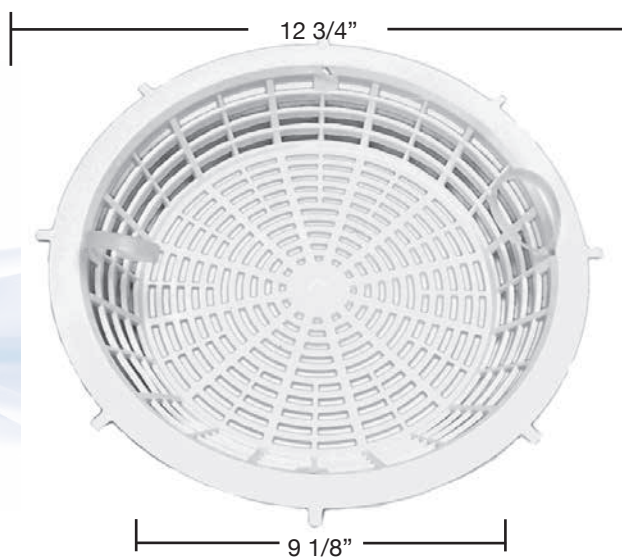

B - 40
Landon Skimmer
(Plastic)
Use 0-11 Trimmer Lid Gasket