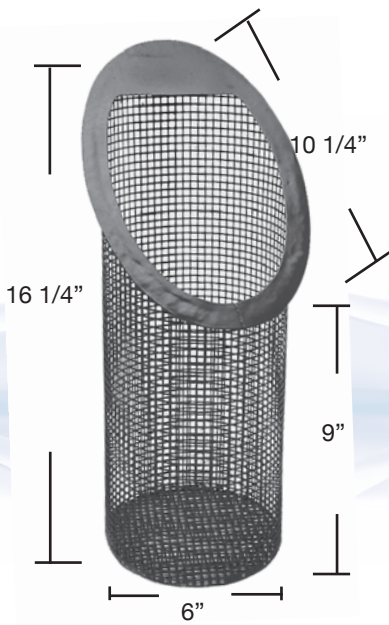

B - 181
Swimquip™ 13562-3
for 6" I.P.S. Flanged
(Powder Coated)