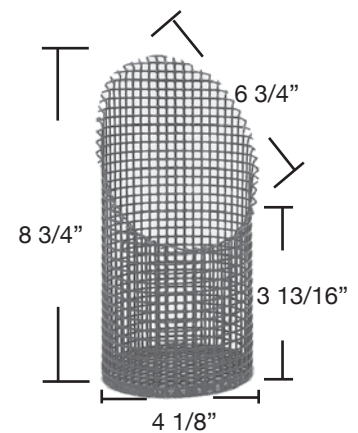

B - 159
4" Mueller
(Powder Coated)