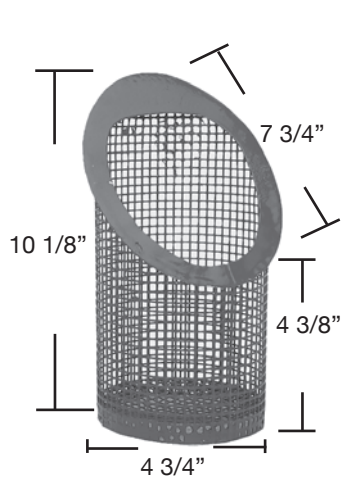

B - 160
5" Mueller
(Powder Coated)