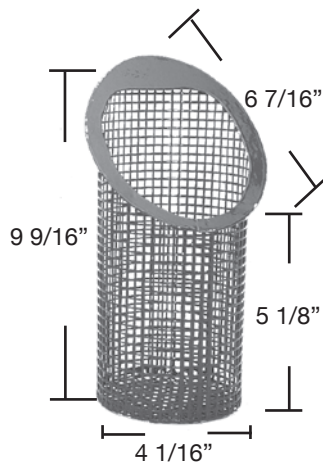

B - 174
Marlow Noryl® 40584
(Plastic)

B - 175
Marlow 38075
Jacuzzi® 16-0240-02-R
(Plastic)

B - 176
Marlow 25774-00
(Plastic)

B - 177
American Products® 39300400
Noryl® Basket (Plastic)

B - 178
Swimquip™ 13382-3
for 2 1/2" I.P.S. Screwed
(Powder Coated)