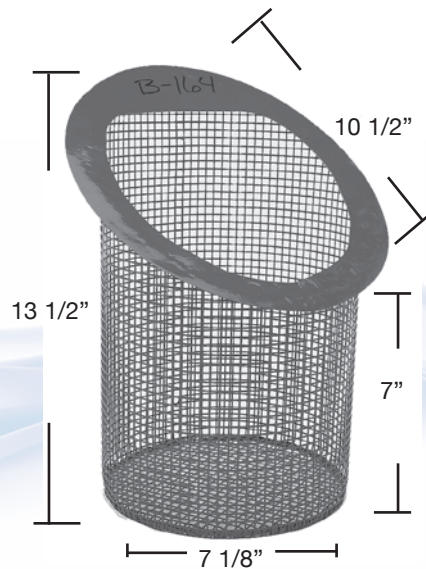

B - 164
(Powder Coated)