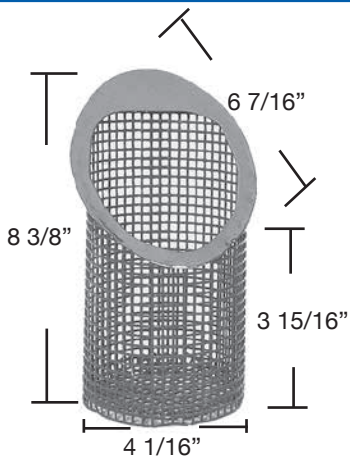

B - 174
Marlow Noryl® 40584
(Plastic)

B - 175
Marlow 38075
Jacuzzi® 16-0240-02-R
(Plastic)

B - 176
Marlow 25774-00
(Plastic)

B - 177
American Products® 39300400
Noryl® Basket (Plastic)

B - 178
Swimquip™ 13382-3
for 2 1/2" I.P.S. Screwed
(Powder Coated)