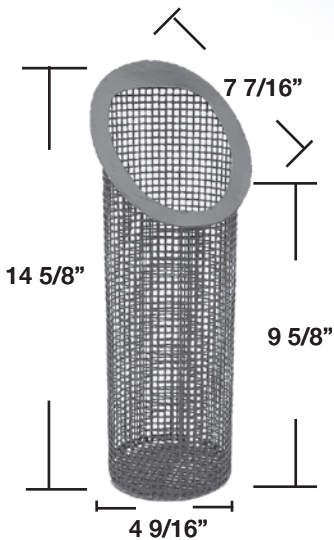

B - 45/188

HydroPump® 708-1
Model 700P2L
(Plastic)
See B-188 (Plastic)

B - 46

Monarch Pump P-4M
(Plastic)

B - 47 Swimquip™ 8695 (Powder Coated)

B - 48

Paddock Conv. AB0961
Skimmer
(Powder Coated)

B - 49