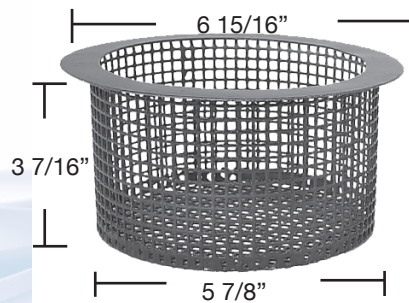

B - 90
Swimquip™ 8698 & 13402-3
(Powder Coated)