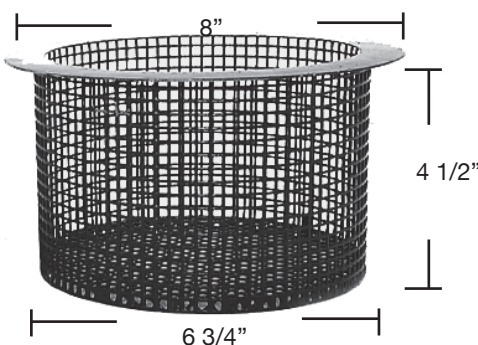

B - 113
Jacuzzi® 43-0507-07-R
(Powder Coated)
See B-183 for Plastic