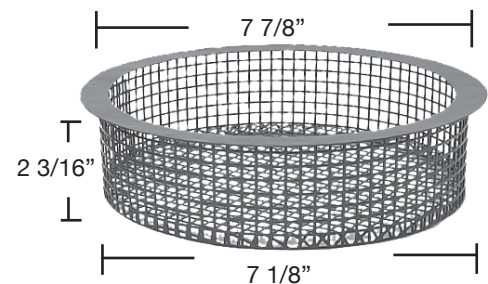

B - 94
Demott Skimmer [Swimrite]
Swimrite 70-000-100
(Powder Coated)