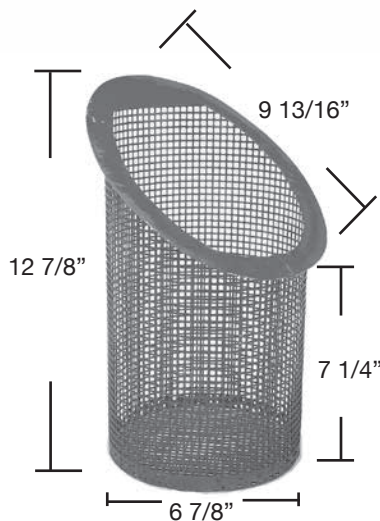

Baskets

B - 151
Purex L29 S-01400
and AB-29 S-01100
(Powder Coated)

B - 152
Hayward® SPX1082CA
(Plastic)
See B-116 for Powder Coated

B - 153
(Powder Coated)

B - 154
(Powder Coated)

B - 155
(Powder Coated)

B - 156
Pac Fab 513151 Commercial
See B-43C for Plastic
(Powder Coated)