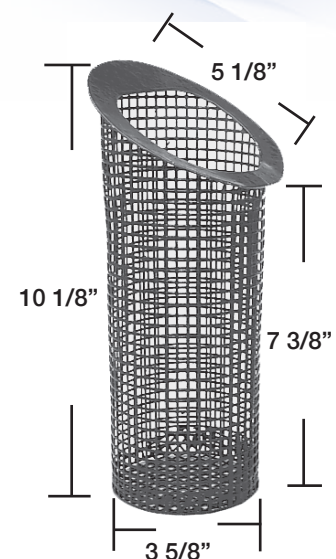

B - 57
Jacuzzi® 16-0354-00-R
Jacuzzi® 16-0470-03-R
(Powder Coated)

B - 60
Landon 1732-2
[3" Brass] (Powder Coated)