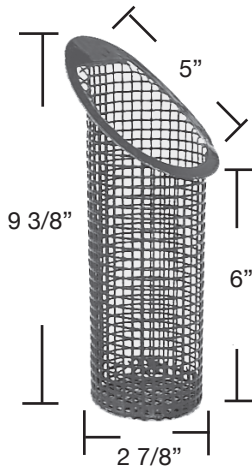

Baskets

B - 61
Landon 1722-2
[3" Cast Iron]
(Powder Coated)