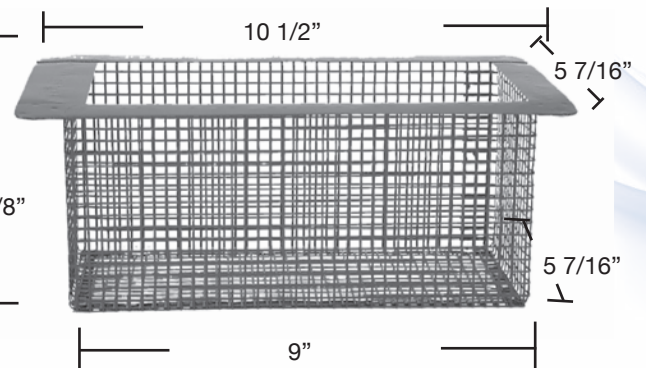

B - 24
International 8492-40
(Powder Coated)