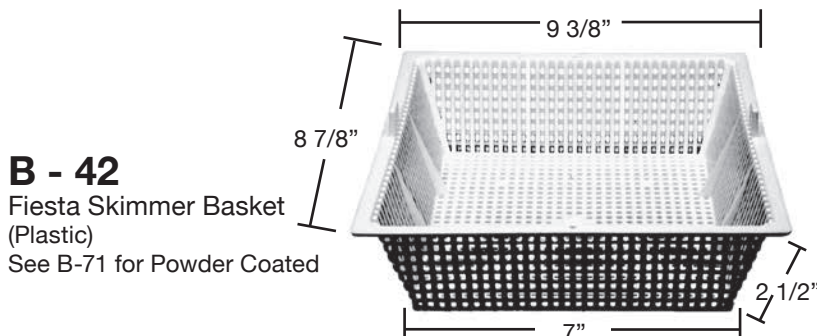

B - 38
American Concrete Skimmer
85001200 - S-10 Skimmer Weir
(Plastic)

B - 39
Anthony Pool 7x7 Skimmer
(Plastic)
See B-1 for Powder Coated

B - 40
Landon Skimmer
(Plastic)
Use 0-11 Trimmer Lid Gasket

B - 41
Paddock Skimmer
(Plastic)