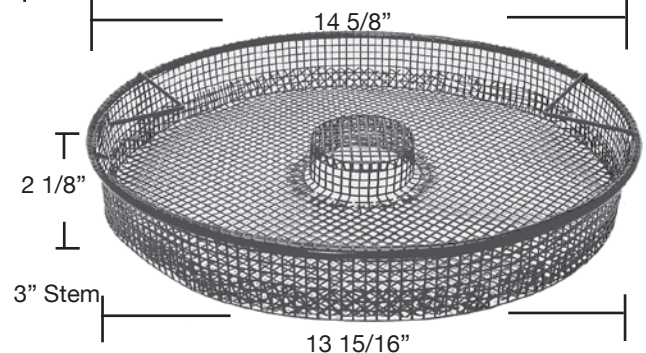

B - 85

Swimquip™ Skimmer Strainer
(Powder Coated)