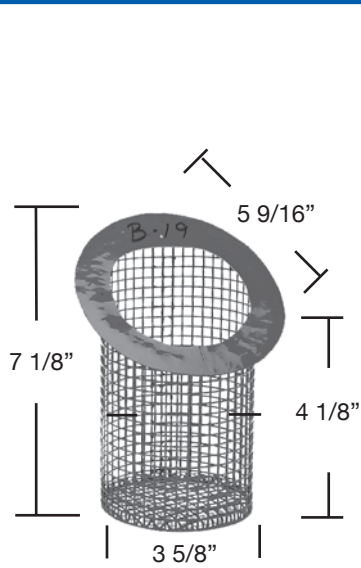

B - 19
Swimquip™ 13300A
(Powder Coated)