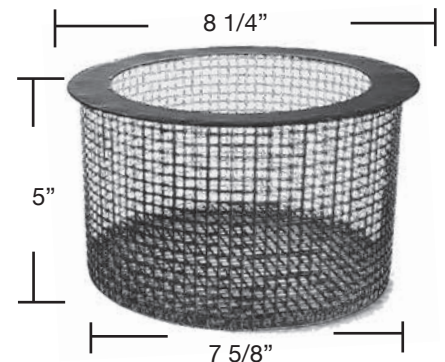

B - 88
Modern Heat and Pool Skimmer
(Powder Coated)