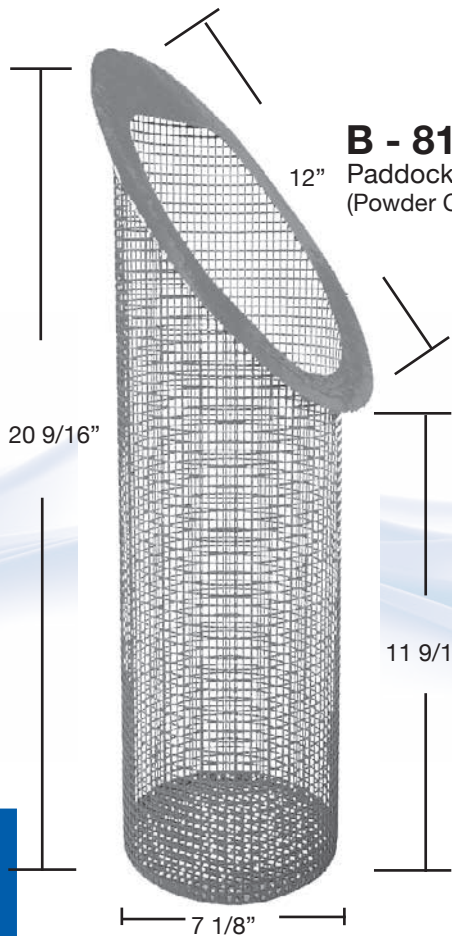

B - 81

12" Paddock 8"
(Powder Coated)