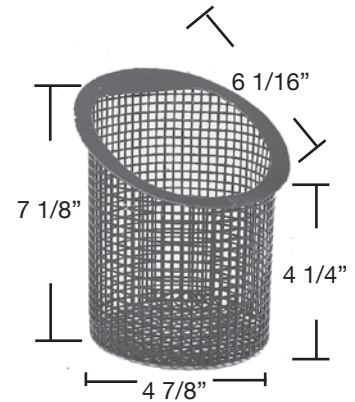

B - 153
(Powder Coated)