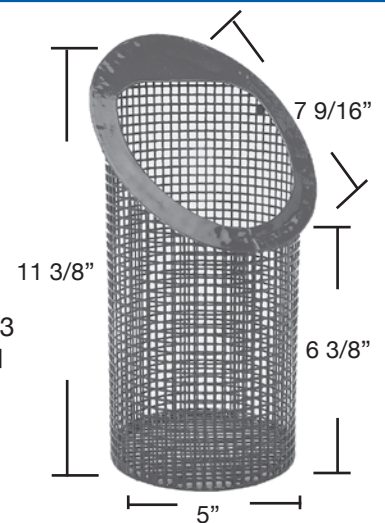

B - 179
Swimquip™ 13402-3
for 3" I.P.S. Flanged
(Powder Coated)

B - 180
Swimquip™ 13442-3
for 4" I.P.S. Flanged
(Powder Coated)