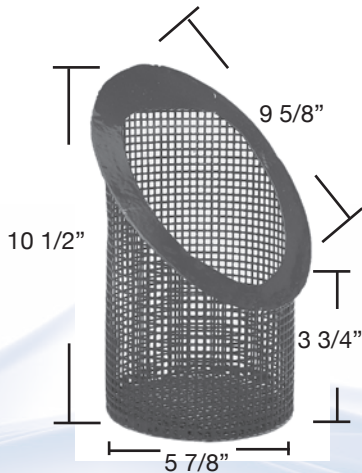

Baskets

B - 151
Purex L29 S-01400
and AB-29 S-01100
(Powder Coated)

B - 152
Hayward® SPX1082CA
(Plastic)
See B-116 for Powder Coated

B - 153
(Powder Coated)

B - 154
(Powder Coated)

B - 155
(Powder Coated)

B - 156
Pac Fab 513151 Commercial
See B-43C for Plastic
(Powder Coated)