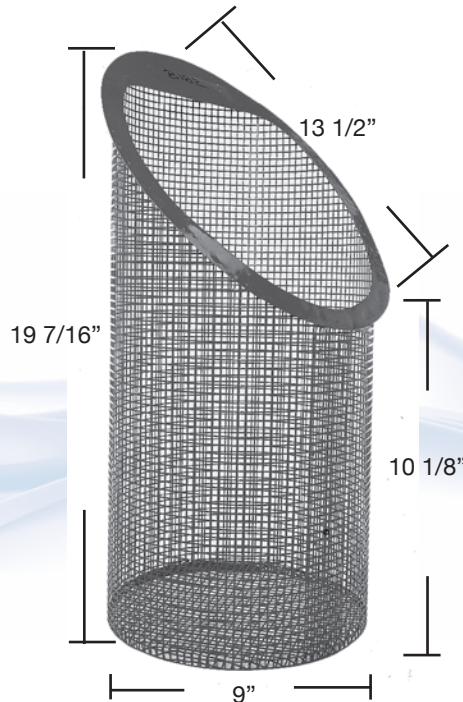

B - 182
Swimquip™ 13582-3
for 8" I.P.S. Flanged
(Powder Coated)