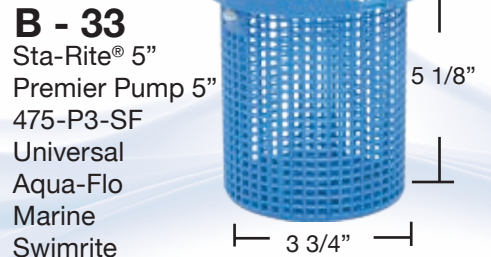

Baskets

B - 30
Nor-Cal Eagle Skimmer
(Powder Coated)

Lock Top Replaces
Flat Top
Basket

Baskets