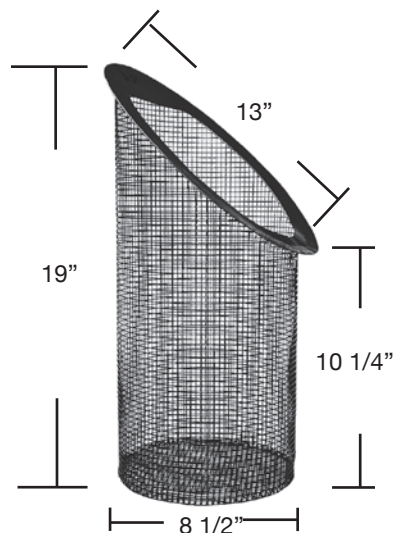

B - 68
Paddock 8" Commercial
(Powder Coated)