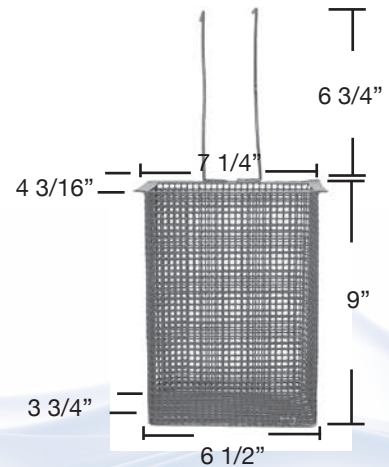

B - 189

Clayton-Lambert
Skimmer Basket
(Powder Coated)

B - 190

Marine Skimmer Basket 850106
(Powder Coated)

B - 191

(Plastic)
Buster Crabbe Aqua Genie
Doughboy® 340-1139

B - 191M

(Powder Coated)