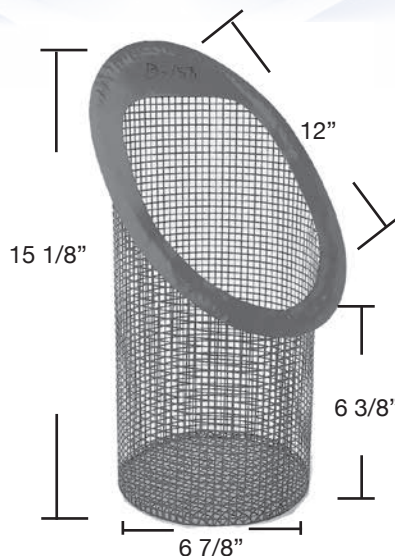

B - 158
(Powder Coated)