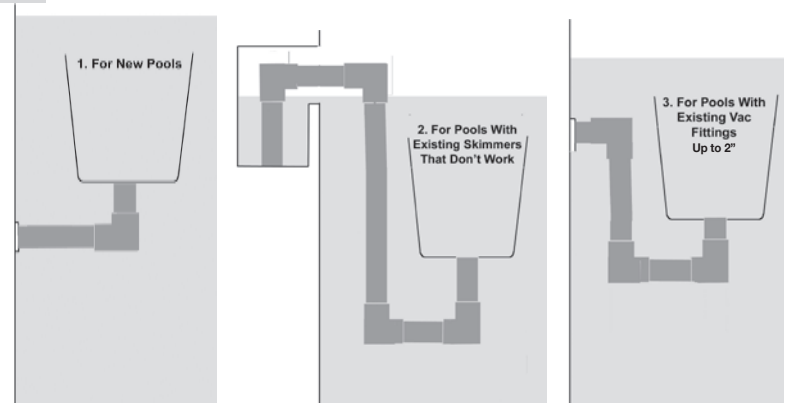

The Skimmer That Operates Without A Niche

NO-NICHE® is no ordinary skimmer. It replaces the need for a niche - the weakest point in a pool's construction. Constructing a niche can substantially increase the cost of a pool. Operating in a confined niche, conventional skimmers often don't do an adequate job of keeping a pool clean.

NO-NICHE® is efficient. With 360° skimmer actions, NO-NICHE® has sufficient skimming power to allow opening of the main drain. Water filters faster, keeping the pool cleaner. NO-NICHE® works on a floatation system that automatically adjusts to average water level changes.

NO-NICHE® is compact. It does a big job while remaining unobstructive and almost invisible. NO-NICHE® utilizes an exceptionally large skimmer basket considering its compact size to filter more debris without clogging. It can be used in new pool construction, with existing VAC outlets, or in place of an inefficient skimmer.

NO-NICHE® is constructed from HIPS plastic for strength and durability. It comes complete with a vacuum fitting (No. 752). With the basket and float removed, the hose fitting attaches to the hose and the bottom of the skimmer without threading.

No.750

NOTE: AMERICAN VAC PLATE WORKS ON NO-NICHE®. (No. 920)

- **No. 750** Complete Assembly
- **No. 751** Top and Main Housing
- **No. 752** Vacuum Fitting
- **No. B-13** Basket Only
- **No. B-38** Skimmer Weir

**Also available in
Black HIPS for KOI ponds. (No. 750B)**