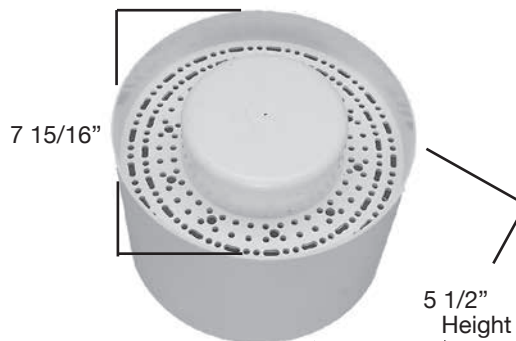

B - 103
Jacuzzi® 16-0470-00-R
P-21 [Tapered]
(Plastic)

B - 104
Aladdin Wizard
(interchangeable with existing Lilly
Pad skimmer installations) (Plastic)