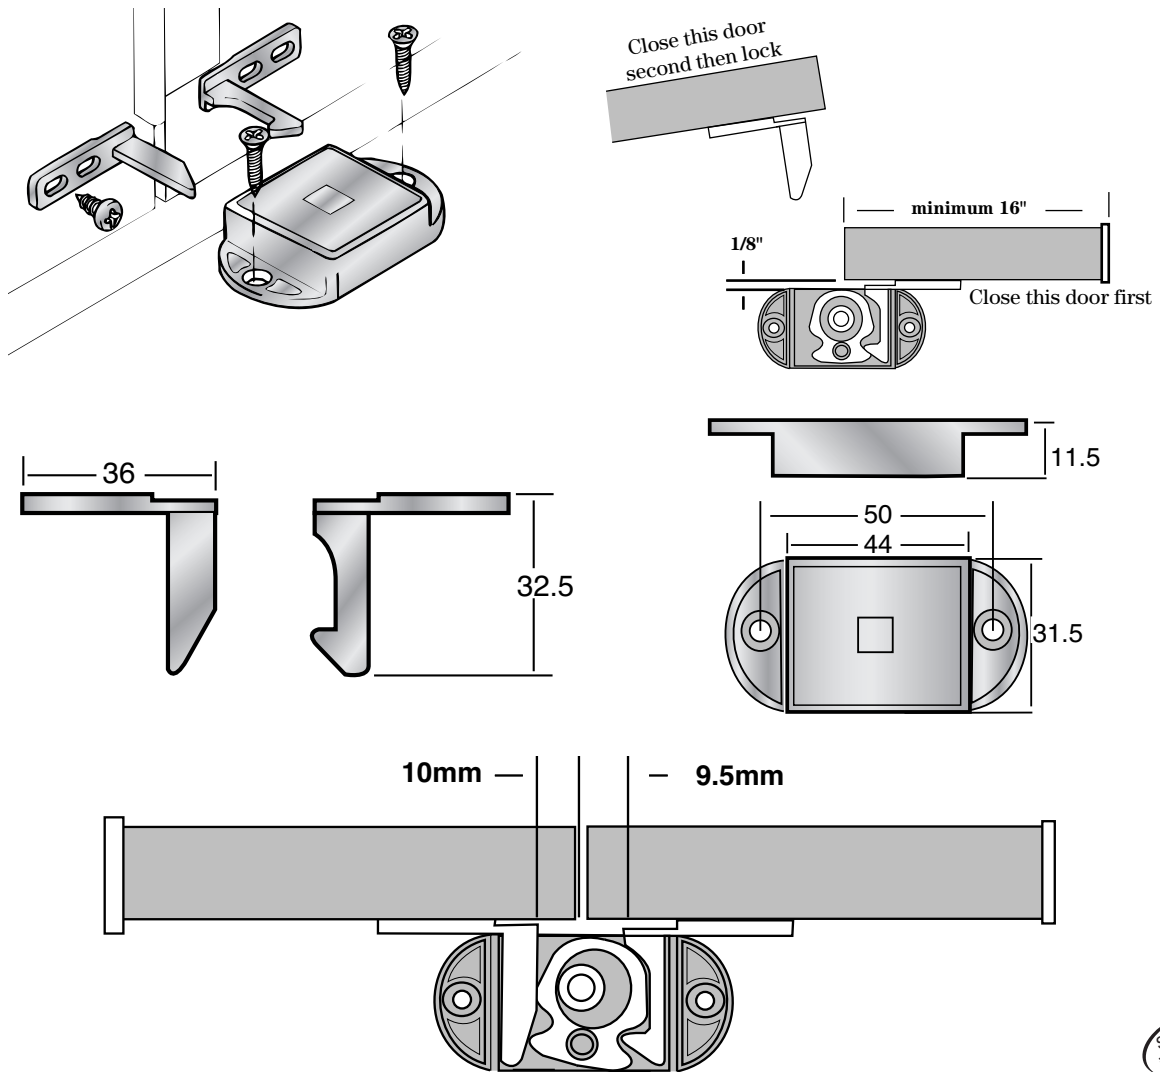

# Automatic Door Bolt

***Use when one lock is locking two doors.***

Cam mechanism in automatic door bolt, in conjunction with a lock, will secure both doors. Locks sold separately. See pages 326-338.

**H245.58.754** Nickel Plated