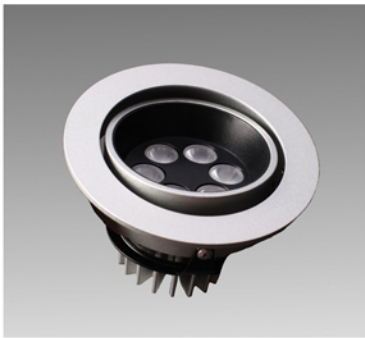

Big6/2-LED

NEW LED LIGHTING

What you'll need to buy:

Spotlights Big6/2-LED

Warm White

Finish	Code No.
Stainless Steel	BIG6/2/SS/WW
White	BIG6/2/WH/WW

Cool White

Color	Code No.
Stainless Steel	BIG6/2/SS/CW
White	BIG6/2/WH/CW

LED Power Supply

Description	Code No.
Constant Current Driver 9 W	PSLED/A
Constant Current Driver 18W	PSLED/18
Dimmable Constant Current Driver 18 W	PSLED/DIM
LED Dimmer Controller	DIMCONTROL

Cables

Description	Code No.
Connecting Cable 36"	LEDCC36
Connecting Cable 72"	LEDCC72