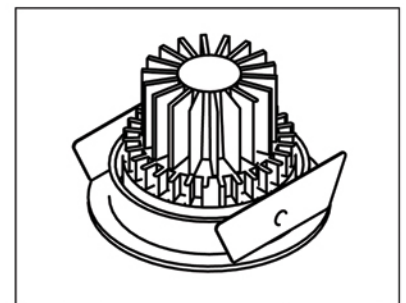

Product Features:

- 360 swivel
- Recess depth 3"
- Energy Efficient, uses only 7.2W
- Available with cool white or warm white LEDs
- Stainless steel or white finish available
- Attached 79" connecting cable with plug in connector
- To be used with 350 mA constant current DC converter
- Dimmable using the PSLED/DIM