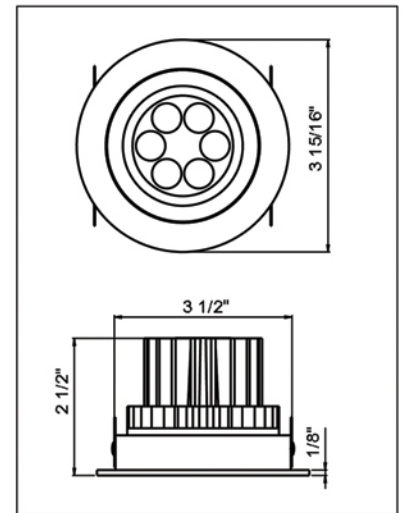

## Recessed Swivel LED Spotlight with High Power LEDs

The Big6/2 is a new and improved version of our popular Big6-LED. It was especially developed for applications where high light levels of light are necessary or desired. The integrated high-power LEDs provide an extremely high light output using only 7.2W. The Big6/2-LED is perfect for larger display cases and even for installation in soffits.

- New and Improved:**
- Smaller Mounting Hole Diameter
  - Improved Swivel
  - Higher Power, 7.2W
  - Dimmable using PSLED/Dim
  - Reduced Glare Factor

## Product Features:

- 360 swivel
- Recess depth 3"
- Energy Efficient, uses only 7.2W
- Available with cool white or warm white LEDs
- Stainless steel or white finish available
- Attached 79" connecting cable with plug in connector
- To be used with 350 mA constant current DC converter
- Dimmable using the PSLED/DIM