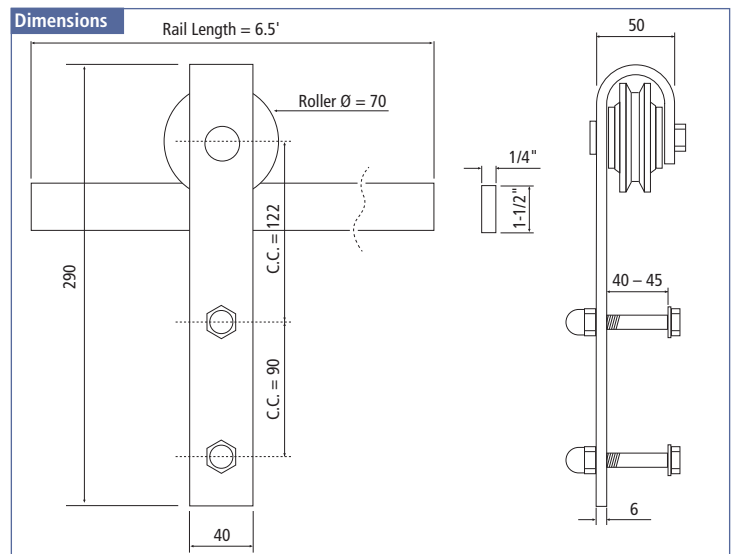

Flat Rail Barn Door Hardware – Surface Mounting

Features

- ▶ Carbon Steel with powder coating or brushed Stainless Steel
- ▶ Max. Door Weight: 350 lbs (160 kg)
- ▶ Suitable for door thickness of 1-1/4 – 1-3/4" (35 – 45 mm)

Item Number	Material/Finish
77214 51 005	Carbon Steel Matte Black Powdered
77214 53 007	Carbon Steel Oil Rubbed Bronze Powdered
77214 56 006	Brushed Stainless Steel

Set includes
5 Clamps for Fixing Track
2 Door Stoppers
1 Rail, Length 6.5'
2 Anti Jump Blocks
2 Sliding Door Rollers
1 Floor Guide
Screws and Allen Key