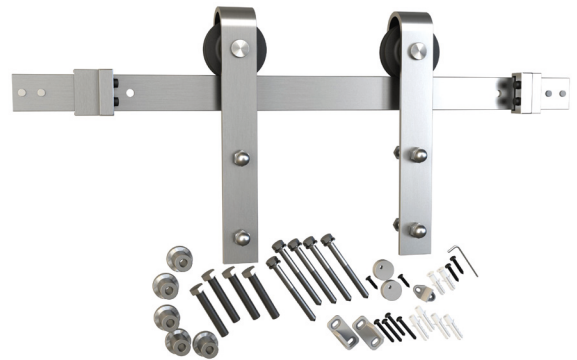

Flat Rail Barn Door Hardware – Surface Mounting

Features

- ▶ Carbon Steel with powder coating or brushed Stainless Steel
- ▶ Max. Door Weight: 350 lbs (160 kg)
- ▶ Suitable for door thickness of 1-1/4 – 1-3/4" (35 – 45 mm)

Item Number	Material/Finish
77214 51 005	Carbon Steel Matte Black Powdered
77214 53 007	Carbon Steel Oil Rubbed Bronze Powdered
77214 56 006	Brushed Stainless Steel

Set includes
5 Clamps for Fixing Track
2 Door Stoppers
1 Rail, Length 6.5'
2 Anti Jump Blocks
2 Sliding Door Rollers
1 Floor Guide
Screws and Allen Key