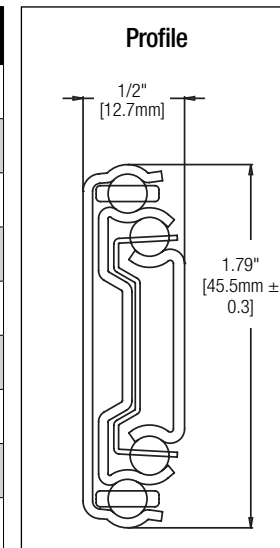

Part Number	Size	Slide Length	Slide Travel	A	B	C	D	E	F	G
GS4270 12	12"	300mm [11.8"]	213mm [8.39"]	—	—	—	156mm [6.14"]	—	—	—
GS4270 14	14"	350mm [13.78"]	303mm [11.93"]	—	—	—	200mm [7.87"]	—	—	—
GS4270 16	16"	400mm [15.75"]	404mm [15.90"]	96mm [3.78"]	—	—	256mm [10.08"]	208mm [8.19"]	—	—
GS4270 18	18"	450mm [17.72"]	455mm [17.91"]	128mm [5.04"]	—	—	294mm [11.57"]	256mm [10.08"]	—	—
GS4270 20	20"	500mm [19.69"]	505mm [19.88"]	96mm [3.78"]	160mm [6.29"]	—	344mm [13.54"]	304mm [11.97"]	—	—
GS4270 22	22"	550mm [21.65"]	555mm [21.85"]	96mm [3.78"]	160mm [6.29"]	—	394mm [15.51"]	224mm [8.82"]	352mm [13.86"]	—
GS4270 24	24"	600mm [23.62"]	605mm [23.82"]	128mm [5.04"]	192mm [7.56"]	—	444mm [17.48"]	224mm [8.82"]	352mm [13.86"]	—
GS4270 26	26"	650mm [25.59"]	655mm [25.79"]	128mm [5.04"]	224mm [8.82"]	416mm [16.38"]	494mm [19.45"]	224mm [8.82"]	352mm [13.86"]	448mm [17.64"]
GS4270 28	28"	700mm [27.56"]	705mm [27.76"]	128mm [5.04"]	224mm [8.82"]	480mm [18.90"]	544mm [21.42"]	224mm [8.82"]	352mm [13.86"]	496mm [19.53"]

Product: GS4270 Soft-Close Drawer Slide
Mounting: Side
Clearance: 1/2" [12.7mm +.8mm minus 0]
Load: 100 lb.
Height: 1.79" [45.5mm (±0.3)]

Finish: Zinc Plated
Action: Full Extension (Sizes 16" - 28")
Sizes: 12" [300mm], 14" [350mm], 16" [400mm], 18" [450mm], 20" [500mm], 22" [550mm], 24" [600mm], 26" [650mm], 28" [700mm]

Max. Recommended Drawer Width: 24"
Packaging: 10 Pair and 1 set of instructions per box
 Mounting hardware not included
 Slides are unhandled
Optional Brackets: GS4340 RB Metal Rear Bracket
 Packed 200 pieces per Box