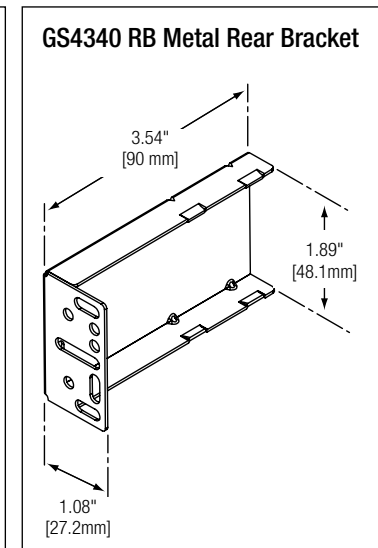

Part Number	Size	Slide Length	Slide Travel	A	B	C	D	E	F	G
GS4270 12	12"	300mm [11.8"]	213mm [8.39"]	—	—	—	156mm [6.14"]	—	—	—
GS4270 14	14"	350mm [13.78"]	303mm [11.93"]	—	—	—	200mm [7.87"]	—	—	—
GS4270 16	16"	400mm [15.75"]	404mm [15.90"]	96mm [3.78"]	—	—	256mm [10.08"]	208mm [8.19"]	—	—
GS4270 18	18"	450mm [17.72"]	455mm [17.91"]	128mm [5.04"]	—	—	294mm [11.57"]	256mm [10.08"]	—	—
GS4270 20	20"	500mm [19.69"]	505mm [19.88"]	96mm [3.78"]	160mm [6.29"]	—	344mm [13.54"]	304mm [11.97"]	—	—
GS4270 22	22"	550mm [21.65"]	555mm [21.85"]	96mm [3.78"]	160mm [6.29"]	—	394mm [15.51"]	224mm [8.82"]	352mm [13.86"]	—
GS4270 24	24"	600mm [23.62"]	605mm [23.82"]	128mm [5.04"]	192mm [7.56"]	—	444mm [17.48"]	224mm [8.82"]	352mm [13.86"]	—
GS4270 26	26"	650mm [25.59"]	655mm [25.79"]	128mm [5.04"]	224mm [8.82"]	416mm [16.38"]	494mm [19.45"]	224mm [8.82"]	352mm [13.86"]	448mm [17.64"]
GS4270 28	28"	700mm [27.56"]	705mm [27.76"]	128mm [5.04"]	224mm [8.82"]	480mm [18.90"]	544mm [21.42"]	224mm [8.82"]	352mm [13.86"]	496mm [19.53"]

Product: GS4270 Soft-Close Drawer Slide
Mounting: Side
Clearance: 1/2" [12.7mm +.8mm minus 0]
Load: 100 lb.
Height: 1.79" [45.5mm (±0.3)]

Finish: Zinc Plated
Action: Full Extension (Sizes 16" - 28")
Sizes: 12" [300mm], 14" [350mm], 16" [400mm], 18" [450mm], 20" [500mm], 22" [550mm], 24" [600mm], 26" [650mm], 28" [700mm]

Max. Recommended Drawer Width: 24"
Packaging: 10 Pair and 1 set of instructions per box
 Mounting hardware not included
 Slides are unhandled
Optional Brackets: GS4340 RB Metal Rear Bracket
 Packed 200 pieces per Box