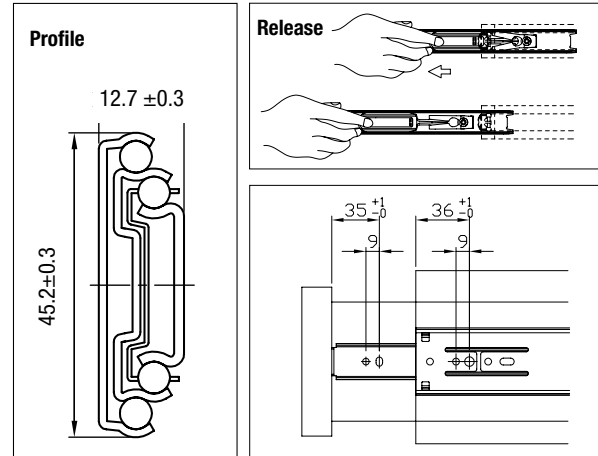

6400 Stainless Steel Drawer Slide

SKU Number	Slide Size inch/mm	Length inch/mm	Travel inch/mm	A1 inch/mm	A inch/mm	B inch/mm	C inch/mm	D inch/mm	E inch/mm	F inch/mm	G Inch/mm	H Inch/mm
6400P SS 10	10" [250mm]	9.84" [250mm]	10" [254mm]	-	-	-	-	-	7.56" [192mm]	-	-	-
6400P SS 12	12" [300mm]	11.81" [300mm]	12" [305mm]	-	-	-	-	-	9.53" [242mm]	8.82" [224mm]	-	-
6400P SS 14	14" [350mm]	13.78" [350mm]	14" [356mm]	-	-	-	-	-	11.50" [292mm]	8.82" [224mm]	-	-
6400P SS 16	16" [400mm]	15.75" [400mm]	16" [406mm]	-	-	12.60" [320mm]	-	-	13.46" [342mm]	8.82" [224mm]	12.60" [320mm]	-
6400P SS 18	18" [450mm]	17.72" [450mm]	18" [457mm]	5.04" [128mm]	-	12.60" [320mm]	-	-	15.43" [392mm]	8.82" [224mm]	13.86" [352mm]	-
6400P SS 20	20" [500mm]	19.69" [500mm]	20" [508mm]	5.04" [128mm]	-	13.86" [352mm]	-	-	17.40" [442mm]	8.82" [224mm]	16.38" [416mm]	-
6400P SS 22	22" [550mm]	21.65" [550mm]	22" [559mm]	5.04" [128mm]	-	-	-	16.38" [416mm]	19.37" [492mm]	8.82" [224mm]	13.86" [352mm]	17.64" [448mm]
6400P SS 24	24" [600mm]	23.62" [600mm]	24" [610mm]	5.04" [128mm]	-	-	-	16.38" [416mm]	21.34" [542mm]	8.82" [224mm]	13.86" [352mm]	18.90" [480mm]
6400P SS 26	26" [650mm]	25.59" [650mm]	26" [660mm]	5.04" [128mm]	8.82" [224mm]	-	-	16.38" [416mm]	21.42" [544mm]	8.82" [224mm]	13.86" [352mm]	21.42" [544mm]
6400P SS 28	28" [700mm]	27.56" [700mm]	28" [711mm]	5.04" [128mm]	8.82" [224mm]	-	-	17.64" [448mm]	21.42" [544mm]	8.82" [224mm]	13.86" [352mm]	21.42" [544mm]

- **Number:** 6400 Stainless Steel Drawer Slide
- **Mounting:** Side
- **Clearance:** .50" [12.7mm]
- **Grease:** USDA H-1 Rating
- **Height:** 1.78 [45.2mm] (±0.3)
- **Load Rating:** 100-Pound class
- **Materials:** Stainless Steel (Type 304)
- **Travel:** Full Extension
- **Action:** Telescopic
- **Drawer Removal:** Lever Disconnect
- **Hardware:** Mounting hardware included.
  16 - #8 x 1/2" Stainless Steel Pan Head screws included.
- **Sizes:** 10", 12", 14", 16", 18", 20", 22", 24", 26", 28"
- **Packaged:** Poly pack (6400P): All sizes...10 sets per box mounting hardware included.