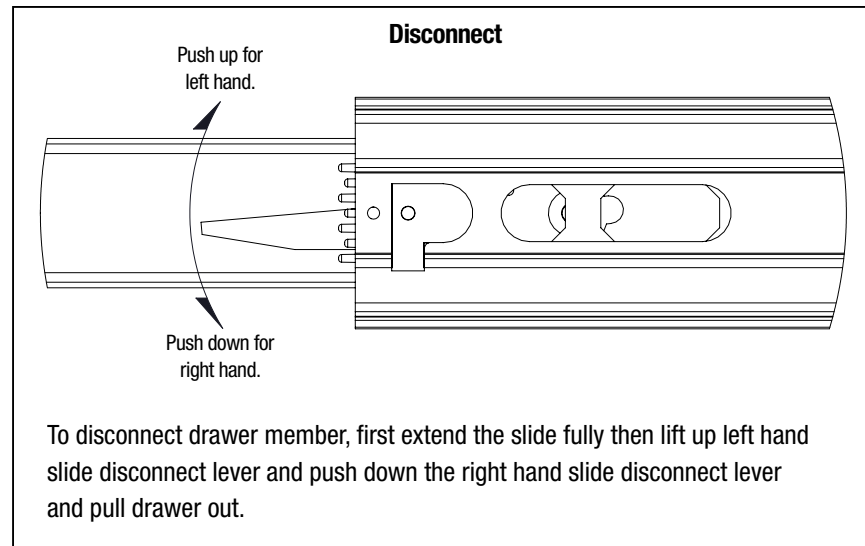

6500 Full Extension Lever Disconnect Drawer Slide

KNAPE & VOGT

2700 Oak Industrial Drive NE Grand Rapids, MI 49505
800.253.1561 • 616.459.3311 • fax 616.459.3290 www.kv.com