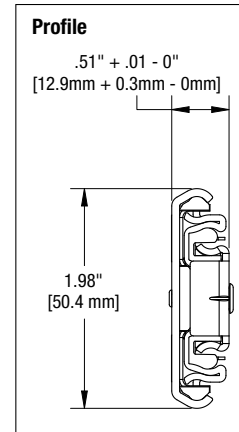

8605 Over Travel Ball-Bearing Heavy-Duty Drawer Slide

SKU Number	Slide Size inch/mm	Length inch/mm	Travel inch/mm	A inch/mm	B inch/mm	C inch/mm	D inch/mm	E inch/mm	F inch/mm	G Inch/mm	H Inch/mm	I Inch/mm
8605B 12	12" [300mm]	11.81" [300mm]	13" [330mm]	-	-	-	-	8.82" [224mm]	5.04" [128mm]	8.82" [224mm]	-	-
8605B 14	14" [350mm]	13.78" [350mm]	15" [381mm]	5.04" [128mm]	-	-	-	10.08" [256mm]	5.04" [128mm]	8.82" [224mm]	-	-
8605B 16	16" [400mm]	15.75" [400mm]	17" [432mm]	5.04" [128mm]	-	-	-	11.34" [288mm]	5.04" [128mm]	8.82" [224mm]	12.60" [320mm]	-
8605B 18	18" [450mm]	17.72" [450mm]	19" [483mm]	5.04" [128mm]	-	-	-	12.60" [320mm]	5.04" [128mm]	8.82" [224mm]	13.86" [352mm]	-
8605B 20	20" [500mm]	19.69" [500mm]	21" [533mm]	5.04" [128mm]	12.60" [320mm]	-	-	16.38" [416mm]	5.04" [128mm]	8.82" [224mm]	13.86" [352mm]	-
8605B 22	22" [550mm]	21.65" [550mm]	23" [584mm]	5.04" [128mm]	8.82" [224mm]	-	-	16.38" [416mm]	5.04" [128mm]	8.82" [224mm]	13.86" [352mm]	17.64" [448mm]
8605B 24	24" [600mm]	23.62" [600mm]	25" [635mm]	5.04" [128mm]	8.82" [224mm]	16.38" [416mm]	-	20.16" [512mm]	5.04" [128mm]	8.82" [224mm]	13.86" [352mm]	18.90" [480mm]
8605B 26	26" [650mm]	25.59" [650mm]	27" [686mm]	5.04" [128mm]	8.82" [224mm]	16.38" [416mm]	-	20.16" [512mm]	5.04" [128mm]	8.82" [224mm]	13.86" [352mm]	21.42" [544mm]
8605B 28	28" [700mm]	27.56" [700mm]	29" [737mm]	5.04" [128mm]	8.82" [224mm]	16.38" [416mm]	20.16" [512mm]	23.94" [608mm]	5.04" [128mm]	8.82" [224mm]	13.86" [352mm]	21.42" [544mm]

Model: 8605 Over Travel Drawer Slide
Mounting: Side
Disconnect: Butterfly Lever
Hole Pattern: 32mm and Traditional
Face Frame Mounting: Yes
Type: Ball-Bearing
Travel: Over Travel
Finish: Zinc
Length: 12", 14", 16", 18", 20", 22", 24", 26", 28"
Clearance: .51" + .01" - .0" on each side
Height: 1.98" [50.4mm]
Packaging: Bulk Pack (8605B): all sizes - 5 pair per carton
Action: Telescopic
Slide Configuration: Unhanded
Load Rating: 140 lb.