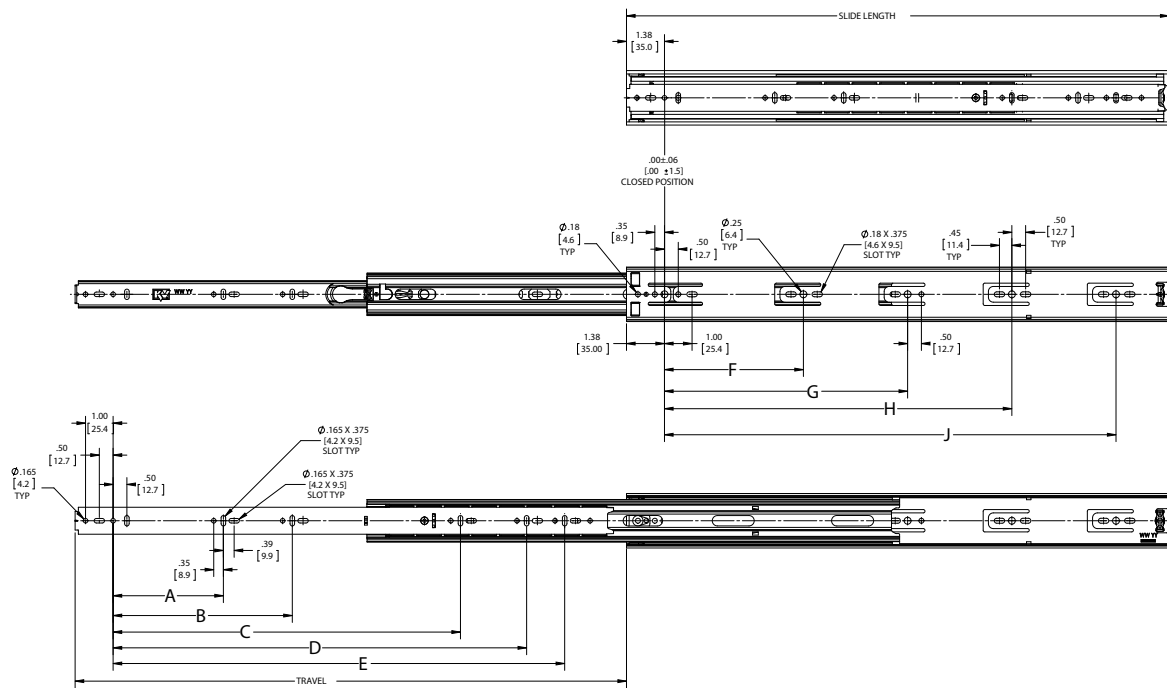

8605 Over Travel Ball-Bearing Heavy-Duty Drawer Slide

SKU Number	Slide Size inch/mm	Length inch/mm	Travel inch/mm	A inch/mm	B inch/mm	C inch/mm	D inch/mm	E inch/mm	F inch/mm	G Inch/mm	H Inch/mm	I Inch/mm
8605B 12	12" [300mm]	11.81" [300mm]	13" [330mm]	-	-	-	-	8.82" [224mm]	5.04" [128mm]	8.82" [224mm]	-	-
8605B 14	14" [350mm]	13.78" [350mm]	15" [381mm]	5.04" [128mm]	-	-	-	10.08" [256mm]	5.04" [128mm]	8.82" [224mm]	-	-
8605B 16	16" [400mm]	15.75" [400mm]	17" [432mm]	5.04" [128mm]	-	-	-	11.34" [288mm]	5.04" [128mm]	8.82" [224mm]	12.60" [320mm]	-
8605B 18	18" [450mm]	17.72" [450mm]	19" [483mm]	5.04" [128mm]	-	-	-	12.60" [320mm]	5.04" [128mm]	8.82" [224mm]	13.86" [352mm]	-
8605B 20	20" [500mm]	19.69" [500mm]	21" [533mm]	5.04" [128mm]	12.60" [320mm]	-	-	16.38" [416mm]	5.04" [128mm]	8.82" [224mm]	13.86" [352mm]	-
8605B 22	22" [550mm]	21.65" [550mm]	23" [584mm]	5.04" [128mm]	8.82" [224mm]	-	-	16.38" [416mm]	5.04" [128mm]	8.82" [224mm]	13.86" [352mm]	17.64" [448mm]
8605B 24	24" [600mm]	23.62" [600mm]	25" [635mm]	5.04" [128mm]	8.82" [224mm]	16.38" [416mm]	-	20.16" [512mm]	5.04" [128mm]	8.82" [224mm]	13.86" [352mm]	18.90" [480mm]
8605B 26	26" [650mm]	25.59" [650mm]	27" [686mm]	5.04" [128mm]	8.82" [224mm]	16.38" [416mm]	-	20.16" [512mm]	5.04" [128mm]	8.82" [224mm]	13.86" [352mm]	21.42" [544mm]
8605B 28	28" [700mm]	27.56" [700mm]	29" [737mm]	5.04" [128mm]	8.82" [224mm]	16.38" [416mm]	20.16" [512mm]	23.94" [608mm]	5.04" [128mm]	8.82" [224mm]	13.86" [352mm]	21.42" [544mm]

Model: 8605 Over Travel Drawer Slide
Mounting: Side
Disconnect: Butterfly Lever
Hole Pattern: 32mm and Traditional
Face Frame Mounting: Yes
Type: Ball-Bearing
Travel: Over Travel
Finish: Zinc
Length: 12", 14", 16", 18", 20", 22", 24", 26", 28"
Clearance: .51" + .01" - .0" on each side
Height: 1.98" [50.4mm]
Packaging: Bulk Pack (8605B): all sizes - 5 pair per carton
Action: Telescopic
Slide Configuration: Unhanded
Load Rating: 140 lb.