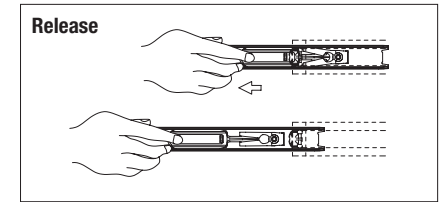

# 8650FM Heavy-Duty Soft-Close Full Extension Drawer Slide

SKU Number	Length inch/mm	Travel inch/mm	A inch/mm	B inch/mm	C inch/mm	D inch/mm	E inch/mm	F inch/mm	G inch/mm	H inch/mm
8650FMB 14	13.8" [350mm]	11" [279mm]	-	-	4.82" [122mm]	-	5.04" [128mm]	-	-	-
8650FMB 16	15.8" [400mm]	15" [381mm]	5.04" [128mm]	-	6.85" [174mm]	-	5.04" [128mm]	7.56" [192mm]	-	-
8650FMB 18	17.7" [450mm]	18" [457mm]	5.04" [128mm]	-	8.88" [226mm]	-	5.04" [128mm]	8.82" [224mm]	-	-
8650FMB 20	19.7" [500mm]	20" [508mm]	5.04" [128mm]	-	9.92" [252mm]	-	5.04" [128mm]	8.82" [224mm]	11.34" [288mm]	-
8650FMB 22	21.7" [550mm]	22" [559mm]	5.04" [128mm]	-	10.95" [278mm]	15" [381mm]	5.04" [128mm]	8.82" [224mm]	12.60" [320mm]	-
8650FMB 24	23.6" [600mm]	24" [610mm]	5.04" [128mm]	8.82" [224mm]	11.98" [304mm]	16.38" [416mm]	5.04" [128mm]	8.82" [224mm]	13.86" [352mm]	-
8650FMB 26	25.6" [650mm]	26" [660mm]	5.04" [128mm]	8.82" [224mm]	13.01" [331mm]	19" [482mm]	5.04" [128mm]	8.82" [224mm]	13.86" [352mm]	16.38" [416mm]
8650FMB 28	27.6" [700mm]	28" [711mm]	5.04" [128mm]	8.82" [224mm]	14.04" [357mm]	20.16" [512mm]	5.04" [128mm]	8.82" [224mm]	13.86" [352mm]	18.90" [480mm]

**Model:** 8650FM Soft-Close Full Extension Drawer Slide  
**Mounting:** Side  
**Load Class:** 150 lbs.  
**Disconnect:** Butterfly Lever  
**Hole Pattern:** 32mm and Traditional  
**Face Frame Mounting:** Requires slide to be blocked out. See Face Frame diagram.  
**Type:** Ball-Bearing  
**Travel:** Full Extension: 18" - 28"  
 Less than Full Extension: 14" = 11"; 16" = 15"  
**Finish:** Zinc  
**Length:** 14", 16", 18", 20", 22", 24", 26", 28"  
**Clearance:** .51" + .01" - .0" on each side  
**Height:** 1.98" [50.4mm]  
**Packaging:** Bulk Pack (8650B): all sizes - 5 pair per carton  
**Action:** Telescopic