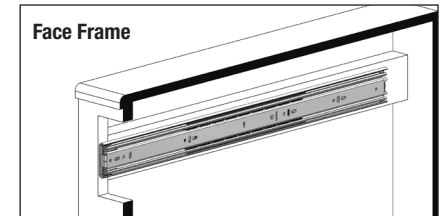

# 8650FM Heavy-Duty Soft-Close Full Extension Drawer Slide

SKU Number	Length inch/mm	Travel inch/mm	A inch/mm	B inch/mm	C inch/mm	D inch/mm	E inch/mm	F inch/mm	G inch/mm	H inch/mm
8650FMB 14	13.8" [350mm]	11" [279mm]	-	-	4.82" [122mm]	-	5.04" [128mm]	-	-	-
8650FMB 16	15.8" [400mm]	15" [381mm]	5.04" [128mm]	-	6.85" [174mm]	-	5.04" [128mm]	7.56" [192mm]	-	-
8650FMB 18	17.7" [450mm]	18" [457mm]	5.04" [128mm]	-	8.88" [226mm]	-	5.04" [128mm]	8.82" [224mm]	-	-
8650FMB 20	19.7" [500mm]	20" [508mm]	5.04" [128mm]	-	9.92" [252mm]	-	5.04" [128mm]	8.82" [224mm]	11.34" [288mm]	-
8650FMB 22	21.7" [550mm]	22" [559mm]	5.04" [128mm]	-	10.95" [278mm]	15" [381mm]	5.04" [128mm]	8.82" [224mm]	12.60" [320mm]	-
8650FMB 24	23.6" [600mm]	24" [610mm]	5.04" [128mm]	8.82" [224mm]	11.98" [304mm]	16.38" [416mm]	5.04" [128mm]	8.82" [224mm]	13.86" [352mm]	-
8650FMB 26	25.6" [650mm]	26" [660mm]	5.04" [128mm]	8.82" [224mm]	13.01" [331mm]	19" [482mm]	5.04" [128mm]	8.82" [224mm]	13.86" [352mm]	16.38" [416mm]
8650FMB 28	27.6" [700mm]	28" [711mm]	5.04" [128mm]	8.82" [224mm]	14.04" [357mm]	20.16" [512mm]	5.04" [128mm]	8.82" [224mm]	13.86" [352mm]	18.90" [480mm]

**Model:** 8650FM Soft-Close Full Extension Drawer Slide  
**Mounting:** Side  
**Load Class:** 150 lbs.  
**Disconnect:** Butterfly Lever  
**Hole Pattern:** 32mm and Traditional  
**Face Frame Mounting:** Requires slide to be blocked out. See Face Frame diagram.  
**Type:** Ball-Bearing  
**Travel:** Full Extension: 18" - 28"  
 Less than Full Extension: 14" = 11"; 16" = 15"  
**Finish:** Zinc  
**Length:** 14", 16", 18", 20", 22", 24", 26", 28"  
**Clearance:** .51" + .01" - .0" on each side  
**Height:** 1.98" [50.4mm]  
**Packaging:** Bulk Pack (8650B): all sizes - 5 pair per carton  
**Action:** Telescopic