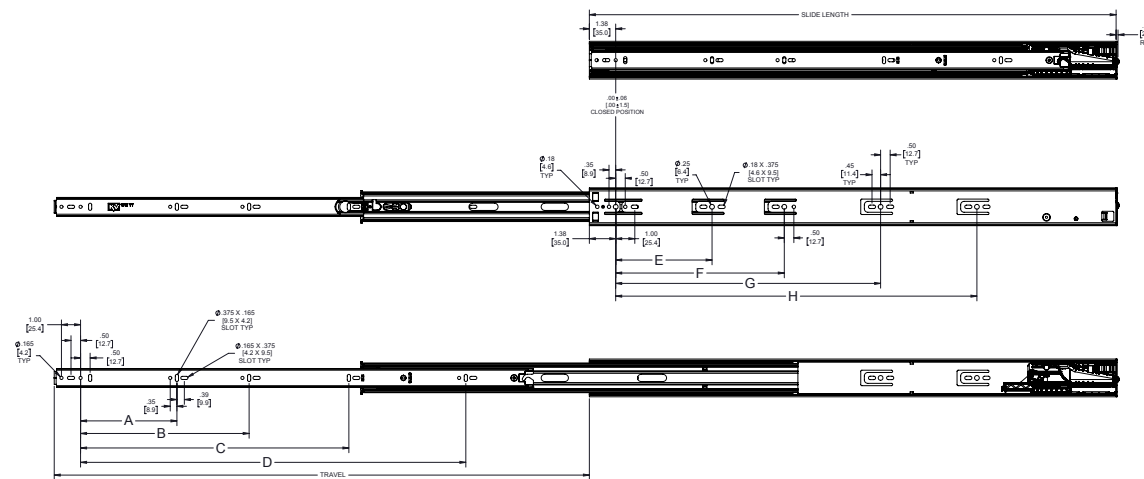

# 8650FM Heavy-Duty Soft-Close Full Extension Drawer Slide

SKU Number	Length inch/mm	Travel inch/mm	A inch/mm	B inch/mm	C inch/mm	D inch/mm	E inch/mm	F inch/mm	G inch/mm	H inch/mm
8650FMB 14	13.8" [350mm]	11" [279mm]	-	-	4.82" [122mm]	-	5.04" [128mm]	-	-	-
8650FMB 16	15.8" [400mm]	15" [381mm]	5.04" [128mm]	-	6.85" [174mm]	-	5.04" [128mm]	7.56" [192mm]	-	-
8650FMB 18	17.7" [450mm]	18" [457mm]	5.04" [128mm]	-	8.88" [226mm]	-	5.04" [128mm]	8.82" [224mm]	-	-
8650FMB 20	19.7" [500mm]	20" [508mm]	5.04" [128mm]	-	9.92" [252mm]	-	5.04" [128mm]	8.82" [224mm]	11.34" [288mm]	-
8650FMB 22	21.7" [550mm]	22" [559mm]	5.04" [128mm]	-	10.95" [278mm]	15" [381mm]	5.04" [128mm]	8.82" [224mm]	12.60" [320mm]	-
8650FMB 24	23.6" [600mm]	24" [610mm]	5.04" [128mm]	8.82" [224mm]	11.98" [304mm]	16.38" [416mm]	5.04" [128mm]	8.82" [224mm]	13.86" [352mm]	-
8650FMB 26	25.6" [650mm]	26" [660mm]	5.04" [128mm]	8.82" [224mm]	13.01" [331mm]	19" [482mm]	5.04" [128mm]	8.82" [224mm]	13.86" [352mm]	16.38" [416mm]
8650FMB 28	27.6" [700mm]	28" [711mm]	5.04" [128mm]	8.82" [224mm]	14.04" [357mm]	20.16" [512mm]	5.04" [128mm]	8.82" [224mm]	13.86" [352mm]	18.90" [480mm]

**Model:** 8650FM Soft-Close Full Extension Drawer Slide  
**Mounting:** Side  
**Load Class:** 150 lbs.  
**Disconnect:** Butterfly Lever  
**Hole Pattern:** 32mm and Traditional  
**Face Frame Mounting:** Requires slide to be blocked out. See Face Frame diagram.  
**Type:** Ball-Bearing  
**Travel:** Full Extension: 18" - 28"  
 Less than Full Extension: 14" = 11"; 16" = 15"  
**Finish:** Zinc  
**Length:** 14", 16", 18", 20", 22", 24", 26", 28"  
**Clearance:** .51" + .01" - .0" on each side  
**Height:** 1.98" [50.4mm]  
**Packaging:** Bulk Pack (8650B): all sizes - 5 pair per carton  
**Action:** Telescopic