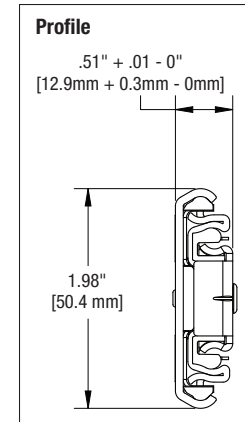

# 8650FM Heavy-Duty Soft-Close Full Extension Drawer Slide

SKU Number	Length inch/mm	Travel inch/mm	A inch/mm	B inch/mm	C inch/mm	D inch/mm	E inch/mm	F inch/mm	G inch/mm	H inch/mm
8650FMB 14	13.8" [350mm]	11" [279mm]	-	-	4.82" [122mm]	-	5.04" [128mm]	-	-	-
8650FMB 16	15.8" [400mm]	15" [381mm]	5.04" [128mm]	-	6.85" [174mm]	-	5.04" [128mm]	7.56" [192mm]	-	-
8650FMB 18	17.7" [450mm]	18" [457mm]	5.04" [128mm]	-	8.88" [226mm]	-	5.04" [128mm]	8.82" [224mm]	-	-
8650FMB 20	19.7" [500mm]	20" [508mm]	5.04" [128mm]	-	9.92" [252mm]	-	5.04" [128mm]	8.82" [224mm]	11.34" [288mm]	-
8650FMB 22	21.7" [550mm]	22" [559mm]	5.04" [128mm]	-	10.95" [278mm]	15" [381mm]	5.04" [128mm]	8.82" [224mm]	12.60" [320mm]	-
8650FMB 24	23.6" [600mm]	24" [610mm]	5.04" [128mm]	8.82" [224mm]	11.98" [304mm]	16.38" [416mm]	5.04" [128mm]	8.82" [224mm]	13.86" [352mm]	-
8650FMB 26	25.6" [650mm]	26" [660mm]	5.04" [128mm]	8.82" [224mm]	13.01" [331mm]	19" [482mm]	5.04" [128mm]	8.82" [224mm]	13.86" [352mm]	16.38" [416mm]
8650FMB 28	27.6" [700mm]	28" [711mm]	5.04" [128mm]	8.82" [224mm]	14.04" [357mm]	20.16" [512mm]	5.04" [128mm]	8.82" [224mm]	13.86" [352mm]	18.90" [480mm]

**Model:** 8650FM Soft-Close Full Extension Drawer Slide  
**Mounting:** Side  
**Load Class:** 150 lbs.  
**Disconnect:** Butterfly Lever  
**Hole Pattern:** 32mm and Traditional  
**Face Frame Mounting:** Requires slide to be blocked out. See Face Frame diagram.  
**Type:** Ball-Bearing  
**Travel:** Full Extension: 18" - 28"  
 Less than Full Extension: 14" = 11"; 16" = 15"  
**Finish:** Zinc  
**Length:** 14", 16", 18", 20", 22", 24", 26", 28"  
**Clearance:** .51" + .01" - .0" on each side  
**Height:** 1.98" [50.4mm]  
**Packaging:** Bulk Pack (8650B): all sizes - 5 pair per carton  
**Action:** Telescopic