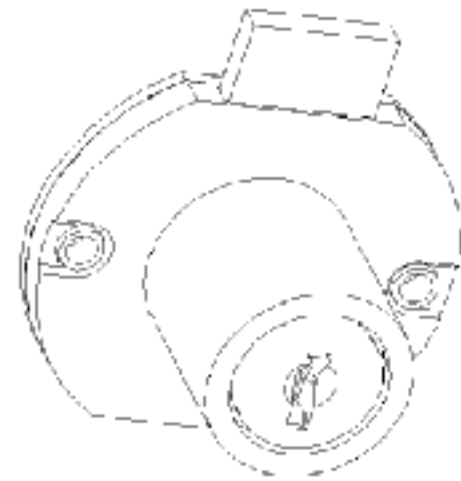

**STOCK
LOCKS**

Manufactured by

**NATIONAL
CABINET LOCK**

C8703/C8705 DISC TUMBLER DRAWER LOCK

LOCK	A
C8703	.900"
C8705	1.200"