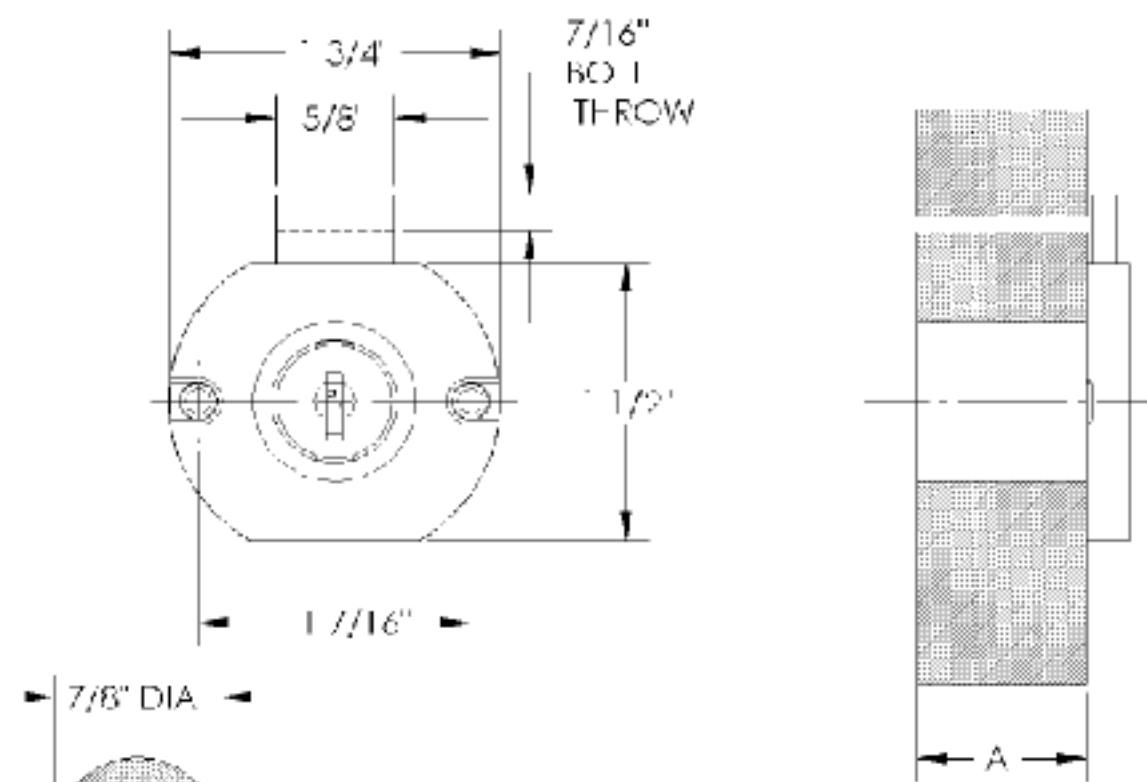

**STOCK
LOCKS**

Manufactured by

**NATIONAL
CABINET LOCK**

C8703/C8705 DISC TUMBLER DRAWER LOCK

LOCK	A
C8703	.900"
C8705	1.200"