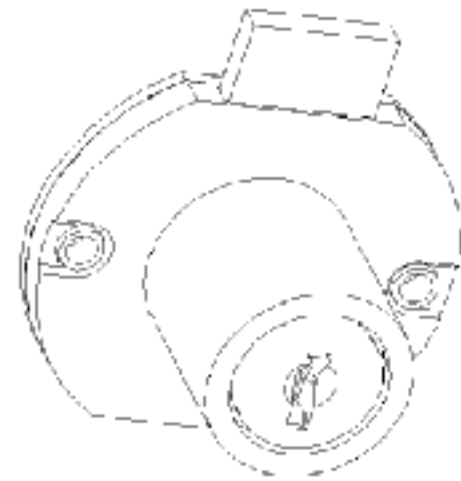

**STOCK  
LOCKS**

Manufactured by

**NATIONAL  
CABINET LOCK**

**C8703/C8705 DISC TUMBLER DRAWER LOCK**

LOCK	A
C8703	.900"
C8705	1.200"