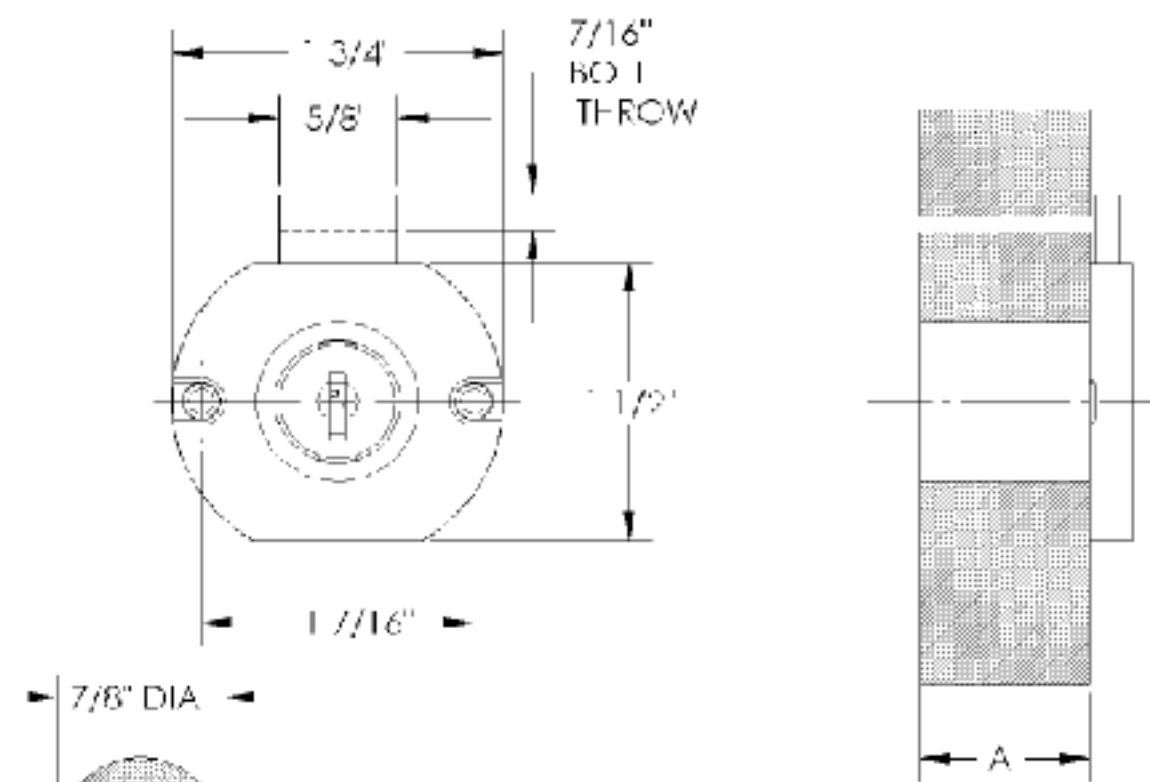

**STOCK  
LOCKS**

Manufactured by

**NATIONAL  
CABINET LOCK**

**C8703/C8705 DISC TUMBLER DRAWER LOCK**

LOCK	A
C8703	.900"
C8705	1.200"