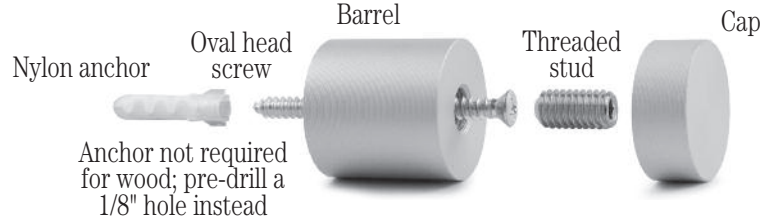

# SIMPLY *Standoffs*

- Sold in sets of 4 standoffs - caps, barrels and fasteners
- 3/8" cap height
- Available in 3 popular sizes and 4 colors. Satin Black, Satin Brass, Satin Aluminum, Bright Aluminum
- Installation hardware and instructions included

## Standoff Sets

Bright Aluminum Anodized

**GYOEMK050 BAA**

**GYOEMK075 BAA**

**GYOEMK100 BAA**

Diameter

Barrel Length

Panel Thickness