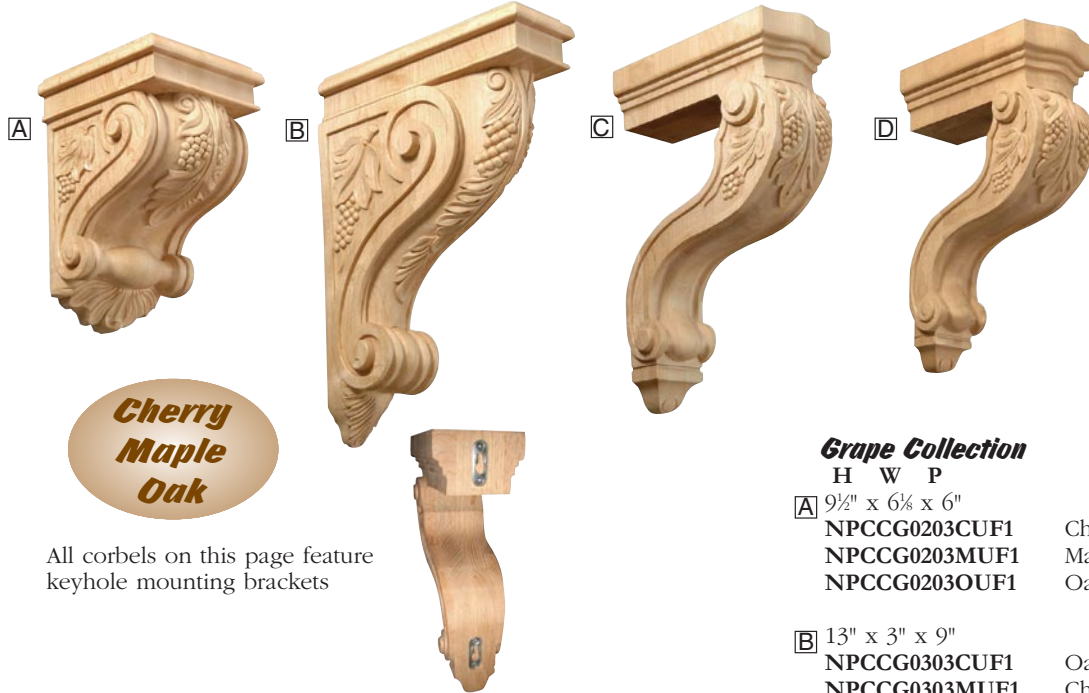

Omega National
PRODUCTS

Carved Corbels with Keyhole Mounting

Bring beauty and elegance to your custom woodworking with decorative solid wood carved corbels.

Signature Series - Grape Collection

**Cherry
Maple
Oak**

All corbels on this page feature keyhole mounting brackets

Grape Collection

H W P

- A** 9½" x 6¼" x 6"
NPCCG0203CUF1 Cherry
NPCCG0203MUF1 Maple
NPCCG0203OUF1 Oak
- B** 13" x 3" x 9"
NPCCG0303CUF1 Oak
NPCCG0303MUF1 Cherry
NPCCG0303OUF1 Maple

Signature Series - Scroll Collection

- C** 13" x 3¾" x 8"
NPCCG0503CUF1 Cherry
NPCCG0503MUF1 Maple
NPCCG0503OUF1 Oak
- D** 11" x 3½" x 7"
NPCCG0603CUF1 Cherry
NPCCG0603MUF1 Maple
NPCCG0603OUF1 Oak

Scroll Collection