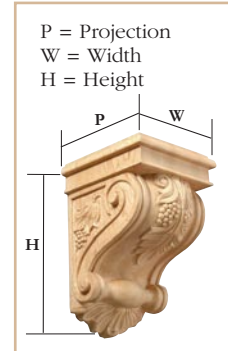

Omega National
PRODUCTS

Carved Corbels with Keyhole Mounting

Bring beauty and elegance to your custom woodworking with decorative solid wood carved corbels.

Signature Series - Grape Collection

**Cherry
Maple
Oak**

All corbels on this page feature keyhole mounting brackets

Grape Collection

H W P

- A** 9½" x 6¼" x 6"
NPCCG0203CUF1 Cherry
NPCCG0203MUF1 Maple
NPCCG0203OUF1 Oak
- B** 13" x 3" x 9"
NPCCG0303CUF1 Oak
NPCCG0303MUF1 Cherry
NPCCG0303OUF1 Maple