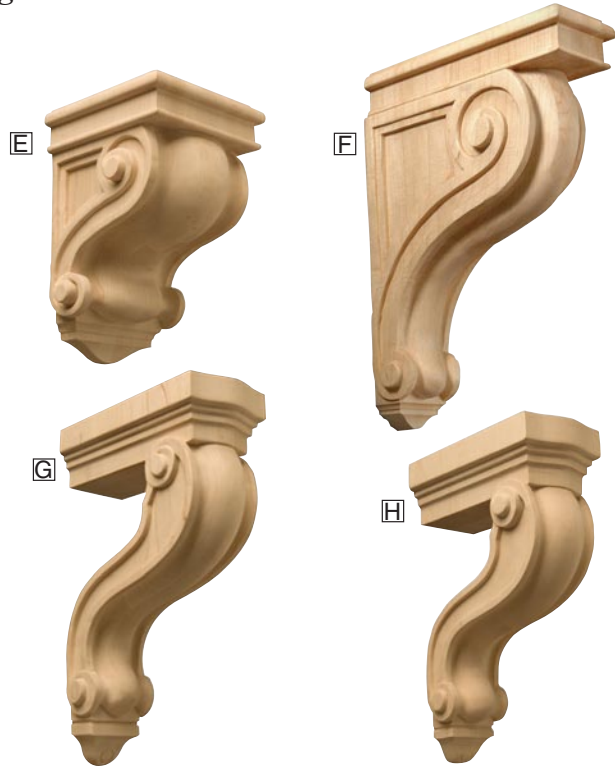

Omega National
PRODUCTS

Carved Corbels with Keyhole Mounting

Bring beauty and elegance to your custom woodworking with decorative solid wood carved corbels.

Signature Series - Grape Collection

**Cherry
Maple
Oak**

All corbels on this page feature keyhole mounting brackets

Grape Collection

H W P

- A** 9½" x 6¼" x 6"
NPCCG0203CUF1 Cherry
NPCCG0203MUF1 Maple
NPCCG0203OUF1 Oak
- B** 13" x 3" x 9"
NPCCG0303CUF1 Oak
NPCCG0303MUF1 Cherry
NPCCG0303OUF1 Maple

Signature Series - Scroll Collection

- C** 13" x 3¾" x 8"
NPCCG0503CUF1 Cherry
NPCCG0503MUF1 Maple
NPCCG0503OUF1 Oak
- D** 11" x 3½" x 7"
NPCCG0603CUF1 Cherry
NPCCG0603MUF1 Maple
NPCCG0603OUF1 Oak

Scroll Collection