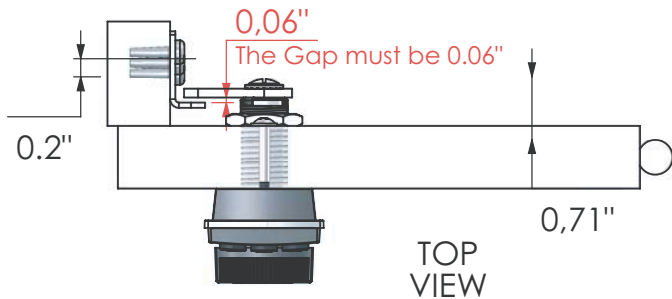

Combi-Cam E

miniK 10 RIGHT HANDED DOOR INSTALLATION

| Door Thickness | Screw Length |
|----------------|--------------|
| 0 - 0.2 in | 0.31 in |
| 0.39 - 0.47 in | 0.63 in |
| 0.63 - 0.71 in | 0.94 in |

Measure of 0.2" is for 0.71" door thickness

MOUNTING HOLES for 0.91" AXLE