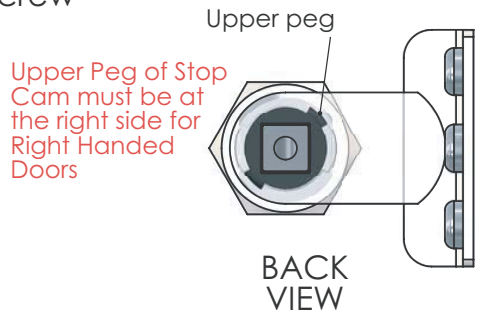

Combi-Cam E

miniK 10 RIGHT HANDED DOOR INSTALLATION

| Door Thickness | Screw Length |
|----------------|--------------|
| 0 - 0.2 in | 0.31 in |
| 0.39 - 0.47 in | 0.63 in |
| 0.63 - 0.71 in | 0.94 in |

Measure of 0.2" is for 0.71" door thickness

MOUNTING HOLES for 0.91" AXLE