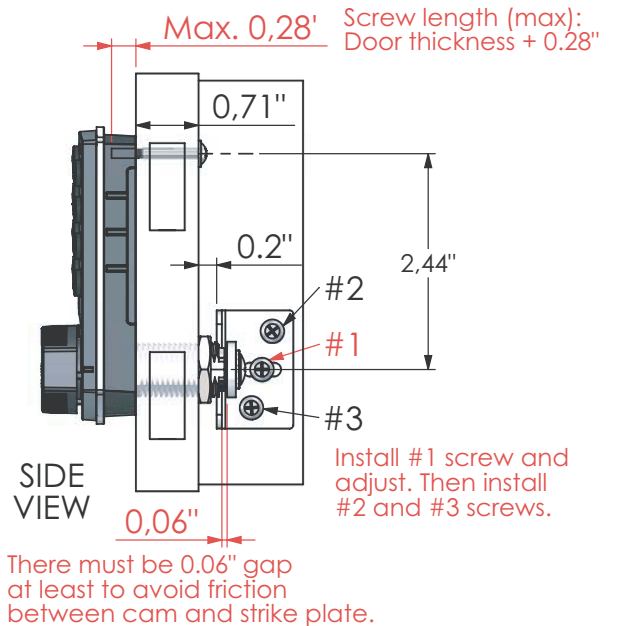

Combi-Cam E

miniK 10 RIGHT HANDED DOOR INSTALLATION

| Door Thickness | Screw Length |
|----------------|--------------|
| 0 - 0.2 in | 0.31 in |
| 0.39 - 0.47 in | 0.63 in |
| 0.63 - 0.71 in | 0.94 in |

Measure of 0.2" is for 0.71" door thickness

MOUNTING HOLES for 0.91" AXLE