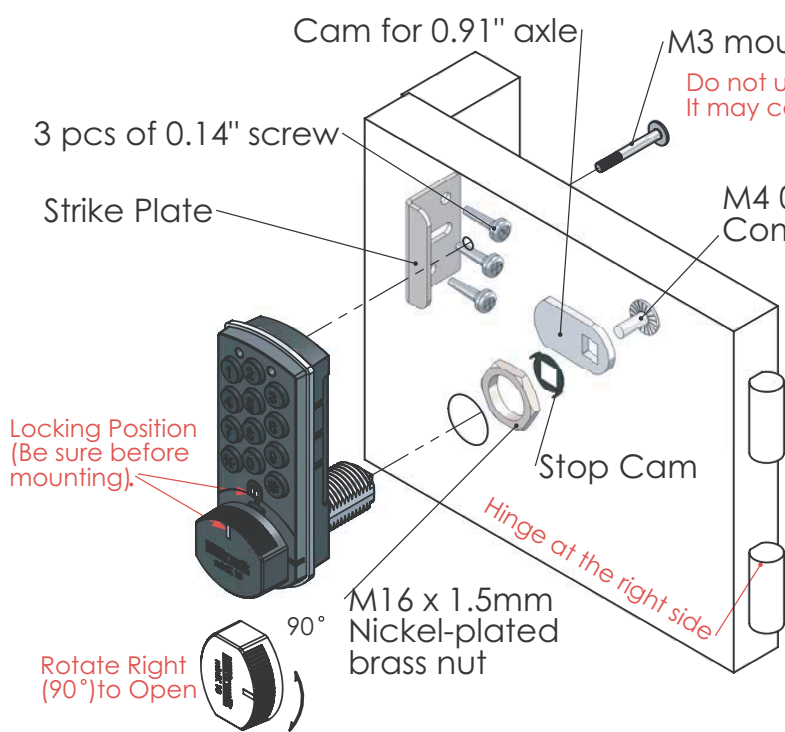

Combi-Cam E

miniK 10 RIGHT HANDED DOOR INSTALLATION

| Door Thickness | Screw Length |
|----------------|--------------|
| 0 - 0.2 in | 0.31 in |
| 0.39 - 0.47 in | 0.63 in |
| 0.63 - 0.71 in | 0.94 in |

Measure of 0.2" is for 0.71" door thickness

MOUNTING HOLES for 0.91" AXLE