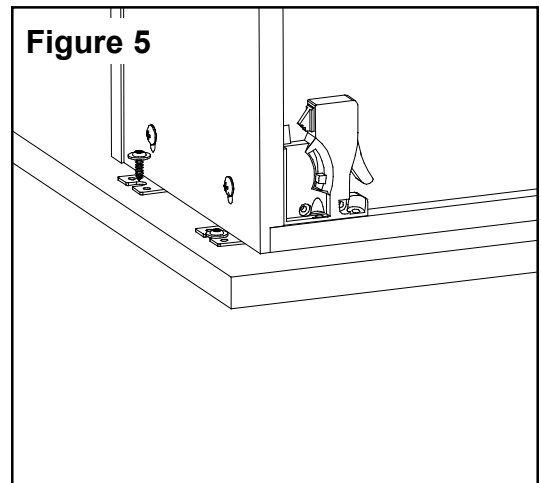

Assembly Instructions

Step 1: Install undermount slide according to manufacturer's instruction (see Figure 1).

Step 2: Install 4 mounting brackets through the slots in the drawer, push them in all the way and snug the screws on the side (see Figure 2).

Step 3: Fasten the undermount slide to the cabinet so that the Waste and Recycle unit is centered in the cabinet with the front even with the front of the cabinet face frame (see Figure 3).

Step 4: Remove the Waste and Recycle unit from the cabinet and place on the cabinet door. Center on the door side to side and measure for the appropriate position vertically.

Step 5: Mark the location of the slots and pre-drill a 1/16" hole and fasten to the door using 4 6 x 1/2" Washer Head Screws (see Figure 05). Some adjustment of the door position can be made by slightly loosening these screws. Once the unit and door are satisfactorily aligned proceed to Step 6.