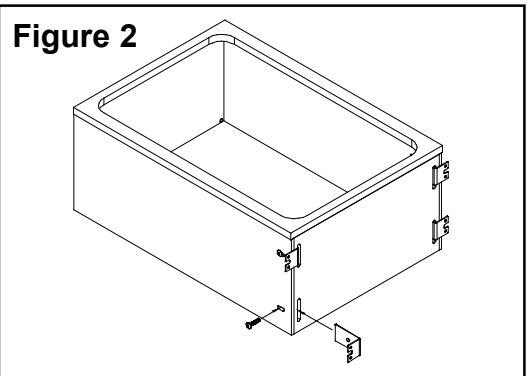

Omega National
P R O D U C T S

KitchenMate™ Waste & Recycle Pullouts **WR3015DNL1, WR3018DNL1, WR3021DNL1**

Important Notes

- Always read the instructions completely and carefully before beginning assembly.
- Remove and check contents for damage and/or missing parts. Keep the original cartons and packing materials, which are required for any authorized adjustment by our dealers.
- These instructions are for reference only. Make sure installation procedures comply with all applicable building codes in your area.

Assembly Instructions

Step 1: Install undermount slide according to manufacturer's instruction (see Figure 1).

Step 2: Install 4 mounting brackets through the slots in the drawer, push them in all the way and snug the screws on the side (see Figure 2).

Step 3: Fasten the undermount slide to the cabinet so that the Waste and Recycle unit is centered in the cabinet with the front even with the front of the cabinet face frame (see Figure 3).

Step 4: Remove the Waste and Recycle unit from the cabinet and place on the cabinet door. Center on the door side to side and measure for the appropriate position vertically.

Step 5: Mark the location of the slots and pre-drill a 1/16" hole and fasten to the door using 4 6 x 1/2" Washer Head Screws (see Figure 05). Some adjustment of the door position can be made by slightly loosening these screws. Once the unit and door are satisfactorily aligned proceed to Step 6.