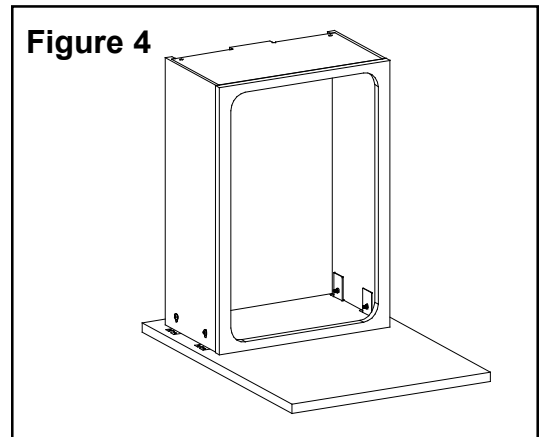

Assembly Instructions

Step 1: Install undermount slide according to manufacturer's instruction (see Figure 1).

Step 2: Install 4 mounting brackets through the slots in the drawer, push them in all the way and snug the screws on the side (see Figure 2).

Step 3: Fasten the undermount slide to the cabinet so that the Waste and Recycle unit is centered in the cabinet with the front even with the front of the cabinet face frame (see Figure 3).

Step 4: Remove the Waste and Recycle unit from the cabinet and place on the cabinet door. Center on the door side to side and measure for the appropriate position vertically.