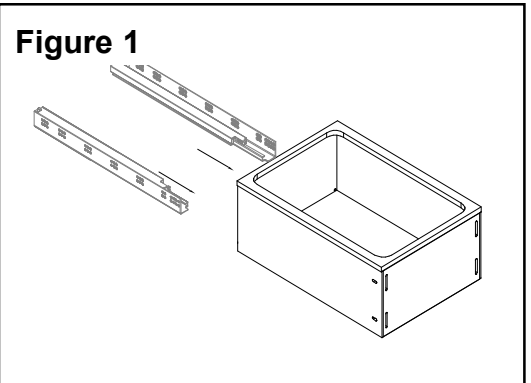

Omega National
P R O D U C T S

KitchenMate™ Waste & Recycle Pullouts **WR3015DNL1, WR3018DNL1, WR3021DNL1**

Important Notes

- Always read the instructions completely and carefully before beginning assembly.
- Remove and check contents for damage and/or missing parts. Keep the original cartons and packing materials, which are required for any authorized adjustment by our dealers.
- These instructions are for reference only. Make sure installation procedures comply with all applicable building codes in your area.

Assembly Instructions

Step 1: Install undermount slide according to manufacturer's instruction (see Figure 1).

Step 2: Install 4 mounting brackets through the slots in the drawer, push them in all the way and snug the screws on the side (see Figure 2).

Step 5: Mark the location of the slots and pre-drill a 1/16" hole and fasten to the door using 4 6 x 1/2" Washer Head Screws (see Figure 05). Some adjustment of the door position can be made by slightly loosening these screws. Once the unit and door are satisfactorily aligned proceed to Step 6.