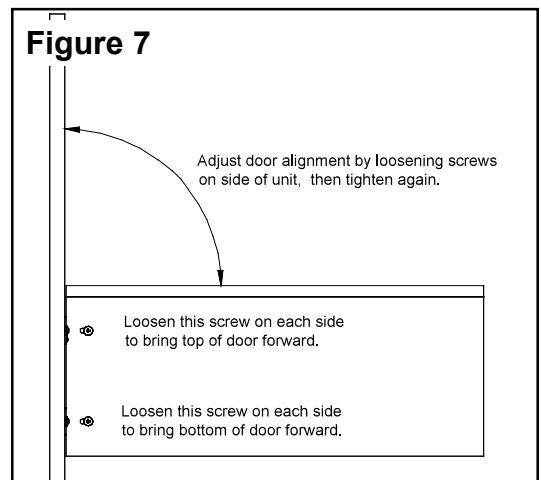

Omega National Products
1010 Rowe St.
Elkhart, IN. 46516 USA
www.omeganationalproducts.com