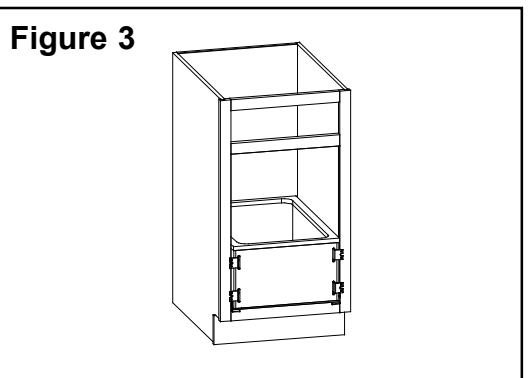

Assembly Instructions

Step 1: Install undermount slide according to manufacturer's instruction (see Figure 1).

Step 2: Install 4 mounting brackets through the slots in the drawer, push them in all the way and snug the screws on the side (see Figure 2).

Step 3: Fasten the undermount slide to the cabinet so that the Waste and Recycle unit is centered in the cabinet with the front even with the front of the cabinet face frame (see Figure 3).

Step 4: Remove the Waste and Recycle unit from the cabinet and place on the cabinet door. Center on the door side to side and measure for the appropriate position vertically.