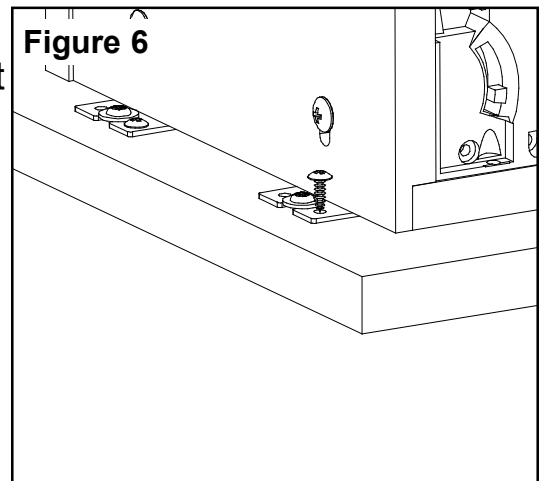

Assembly Instructions

Step 1: Install undermount slide according to manufacturer's instruction (see Figure 1).

Step 2: Install 4 mounting brackets through the slots in the drawer, push them in all the way and snug the screws on the side (see Figure 2).

Step 3: Fasten the undermount slide to the cabinet so that the Waste and Recycle unit is centered in the cabinet with the front even with the front of the cabinet face frame (see Figure 3).

Step 4: Remove the Waste and Recycle unit from the cabinet and place on the cabinet door. Center on the door side to side and measure for the appropriate position vertically.

Step 5: Mark the location of the slots and pre-drill a 1/16" hole and fasten to the door using 4 6 x 1/2" Washer Head Screws (see Figure 05). Some adjustment of the door position can be made by slightly loosening these screws. Once the unit and door are satisfactorily aligned proceed to Step 6.

Step 6: When the door has been satisfactorily aligned tighten the 4 washer head screws and insert at least 1, 6 x 1/2" Truss Head Screw into each mounting bracket to lock the position (see Figure 06).