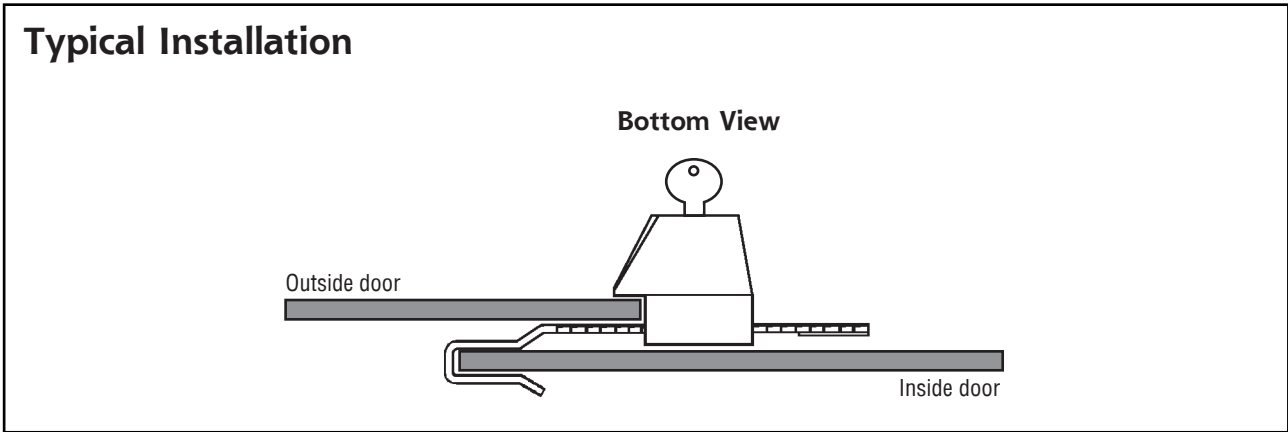

Installation Instructions

329R

Title Installation instructions for 329R series sliding door ratchet lock				
Series 329R	Barrel Length n/a	Bolt type Ratchet	Mounting Surface	Revision Date 03/2009