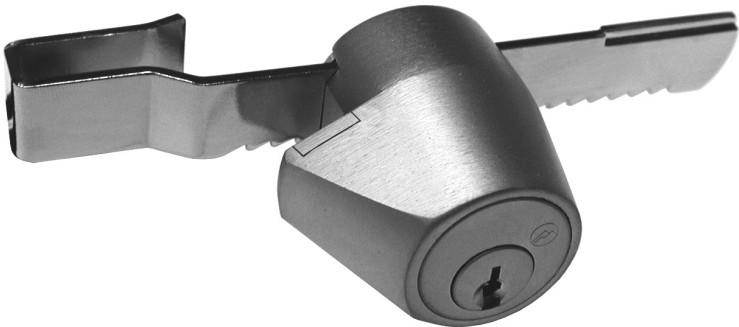

Installation Instructions

329R

Title Installation instructions for 329R series sliding door ratchet lock				
Series 329R	Barrel Length n/a	Bolt type Ratchet	Mounting Surface	Revision Date 03/2009