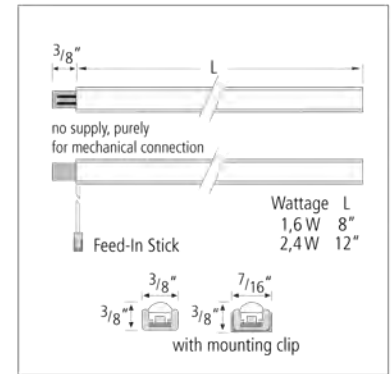

Stick2-LED

NEW

Miniature Linear LED Lighting With Integrated Connecting System

Stick2-LED is Hera's latest linear LED lighting solution. These ultracompact strips of LED lighting feature a very high and even light output and an integrated connecting system. Stick2-LEDs are perfect for furniture, cabinets and displays. They are also the ideal lighting solution for cooler and freezer cases.

- New and improved**
- No dark zones.
 - Unlimited runs with new Feed-In Stick.

Product-Features

- Aluminum and plexiglas housing
- Extremely small dimensions: width: 3/8", height: 5/16"
- Light fixture can be recessed (flush with board) or surface mounted
- Available in two different sizes: 8" (1.6 W) and 12" (2.4 W)
- Available with cool white and warm white LEDs, as well as special color for meat cases
- Extremely high, even light output
- 50,000 hours useable life
- For unlimited runs order one Feed-In Stick for every 8'
- LED connecting cables are available in 1 3/16", 12" and 39" lengths
- Power supply cable 98" to be ordered separately
- To be used with 24 V DC LED driver
- Dimmable with optional accessories

Feed-In Stick

What you'll need to buy

Light Fixtures

Stick2-LED

Warm White

Length	Code No.
8"	STICK2LED8WW
12"	STICK2LED12WW
12" Feed-In Stick	STICK2/WPC/WW

Cool White

Length	Code No.
8"	STICK2LED8CW
12"	STICK2LED12CW
12" Feed-In Stick	STICK2/WPC/CW