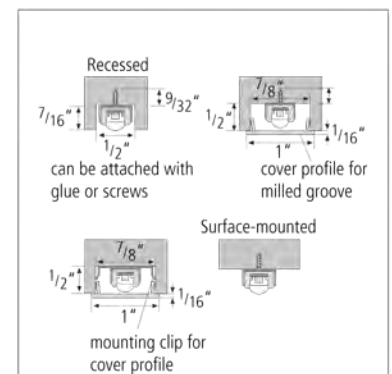

Stick2-LED

NEW

Miniature Linear LED Lighting With Integrated Connecting System

Stick2-LED is Hera's latest linear LED lighting solution. These ultracompact strips of LED lighting feature a very high and even light output and an integrated connecting system. Stick2-LEDs are perfect for furniture, cabinets and displays. They are also the ideal lighting solution for cooler and freezer cases.

- New and improved**
- No dark zones.
 - Unlimited runs with new Feed-In Stick.

Product-Features

- Aluminum and plexiglas housing
- Extremely small dimensions: width: 3/8", height: 5/16"
- Light fixture can be recessed (flush with board) or surface mounted
- Available in two different sizes: 8" (1.6 W) and 12" (2.4 W)
- Available with cool white and warm white LEDs, as well as special color for meat cases
- Extremely high, even light output
- 50,000 hours useable life
- For unlimited runs order one Feed-In Stick for every 8'
- LED connecting cables are available in 1 3/16", 12" and 39" lengths
- Power supply cable 98" to be ordered separately
- To be used with 24 V DC LED driver
- Dimmable with optional accessories

Feed-In Stick

What you'll need to buy

Light Fixtures

Stick2-LED

Warm White

Length	Code No.
8"	STICK2LED8WW
12"	STICK2LED12WW
12" Feed-In Stick	STICK2/WPC/WW

Cool White

Length	Code No.
8"	STICK2LED8CW
12"	STICK2LED12CW
12" Feed-In Stick	STICK2/WPC/CW