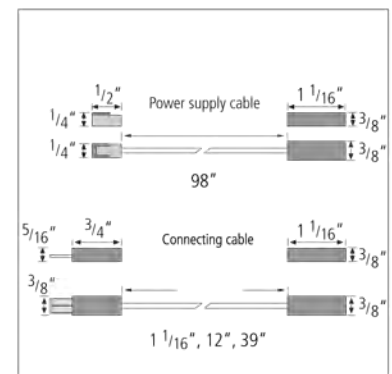

Stick2-LED

NEW

Miniature Linear LED Lighting With Integrated Connecting System

Stick2-LED is Hera's latest linear LED lighting solution. These ultracompact strips of LED lighting feature a very high and even light output and an integrated connecting system. Stick2-LEDs are perfect for furniture, cabinets and displays. They are also the ideal lighting solution for cooler and freezer cases.

- New and improved**
- No dark zones.
 - Unlimited runs with new Feed-In Stick.

Product-Features

- Aluminum and plexiglas housing
- Extremely small dimensions: width: 3/8", height: 5/16"
- Light fixture can be recessed (flush with board) or surface mounted
- Available in two different sizes: 8" (1.6 W) and 12" (2.4 W)
- Available with cool white and warm white LEDs, as well as special color for meat cases
- Extremely high, even light output
- 50,000 hours useable life
- For unlimited runs order one Feed-In Stick for every 8'
- LED connecting cables are available in 1 3/16", 12" and 39" lengths
- Power supply cable 98" to be ordered separately
- To be used with 24 V DC LED driver
- Dimmable with optional accessories

Feed-In Stick

What you'll need to buy

Light Fixtures

Stick2-LED

Warm White

Length	Code No.
8"	STICK2LED8WW
12"	STICK2LED12WW
12" Feed-In Stick	STICK2/WPC/WW

Cool White

Length	Code No.
8"	STICK2LED8CW
12"	STICK2LED12CW
12" Feed-In Stick	STICK2/WPC/CW