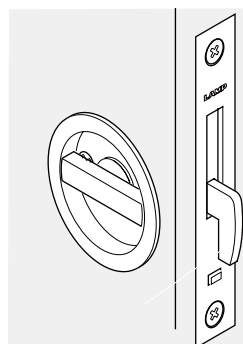

LAMP

Sliding Door Latch, Model HC-30, Model HC-30H (with indicator) Model HC-30R (double-sided thumb turn type)

Installation Instruction

Please read this instruction sheet carefully for proper installation and operation. This instruction sheet should be kept after installation.

Parts composition

Check that the package contains items shown below.

Note 1, 2: Door thickness, screw length and spindle length

Door thickness	Screw length	Spindle length	Remarks
28~31	12	23	
32~36	17	27	
37~40	22	32	
41~44	25	35	HC-30R only
45~48	27	39	
49~52	32	43	

Door jamb and door preparation

Refer the below drawings for your notch working correctly.

Mounting frame and Mounting plate (Door jamb)

Latch body (Sliding door side)

■ Installing procedures

①

②

③

④

■ Checking the operation of Latch

“Unlatched”

Blue

“Latched”

Red

■ EMERGENCY OPENING

Sugatsune is not liable for any damage or injury caused by improper installation or operation.