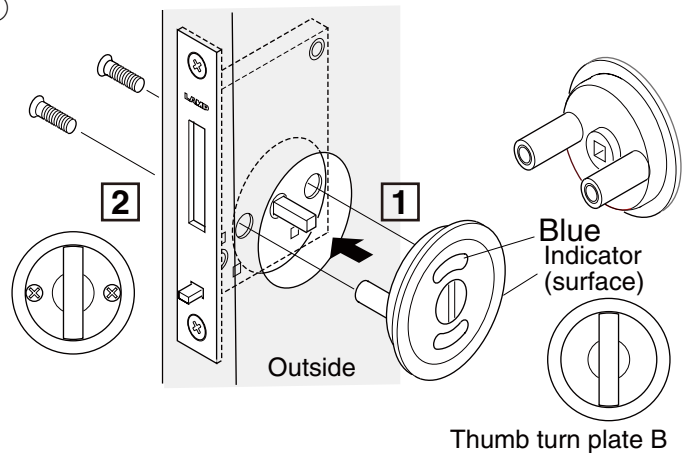

LAMP

Sliding Door Latch, Model HC-30, Model HC-30H (with indicator) Model HC-30R (double-sided thumb turn type)

Installation Instruction

Please read this instruction sheet carefully for proper installation and operation. This instruction sheet should be kept after installation.

Parts composition

Check that the package contains items shown below.

Note 1, 2: Door thickness, screw length and spindle length

Door thickness	Screw length	Spindle length	Remarks
28~31	12	23	
32~36	17	27	
37~40	22	32	
41~44	25	35	HC-30R only
45~48	27	39	
49~52	32	43	

Door jamb and door preparation

Refer the below drawings for your notch working correctly.

Mounting frame and Mounting plate (Door jamb)

Latch body (Sliding door side)

■ Installing procedures

①

②

③