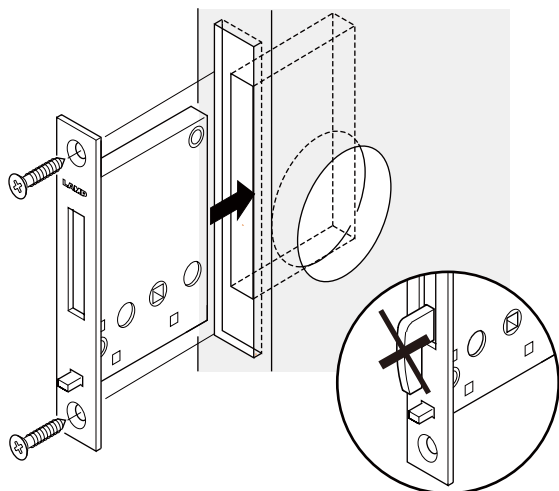

LAMP

Sliding Door Latch, Model HC-30, Model HC-30H (with indicator) Model HC-30R (double-sided thumb turn type)

Installation Instruction

Please read this instruction sheet carefully for proper installation and operation. This instruction sheet should be kept after installation.

Parts composition

Check that the package contains items shown below.

Note 1, 2: Door thickness, screw length and spindle length

Door thickness	Screw length	Spindle length	Remarks
28~31	12	23	
32~36	17	27	
37~40	22	32	
41~44	25	35	HC-30R only
45~48	27	39	
49~52	32	43	

Door jamb and door preparation

Refer the below drawings for your notch working correctly.

Mounting frame and Mounting plate (Door jamb)

Latch body (Sliding door side)

■ Installing procedures

①

②

③