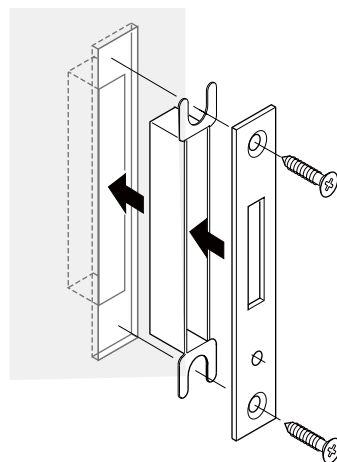

■ Installing procedures

①

②

③

④

■ Checking the operation of Latch

“Unlatched”

Blue

“Latched”

Red

■ EMERGENCY OPENING

Sugatsune is not liable for any damage or injury caused by improper installation or operation.

SUGATSUNE KOGYO CO.,LTD.
Phone: +81 3 3866 2260
F a x : +81 3 3866 4447
E-mail: export@sugatsune.co.jp
Website: www.sugatsune-intl.com

SUGATSUNE KOGYO (UK) LTD.
Phone: +44 118 9272 955
F a x : +44 118 9272 871
E-mail: sales@sugatsune.co.uk
Website: www.sugatsune.co.uk

SUGATSUNE AMERICA, INC.
Phone: +1 310 329 6373
F a x : +1 310 329 0819
E-mail: sales@sugatsune.com
Website: www.sugatsune.com

SUGATSUNE SHANGHAI CO., LTD.
Phone: +86 21 3632 1858
F a x : +86 21 3632 1868
E-mail: lamp@sugatsune.com.cn
Website: www.sugatsune.com.cn