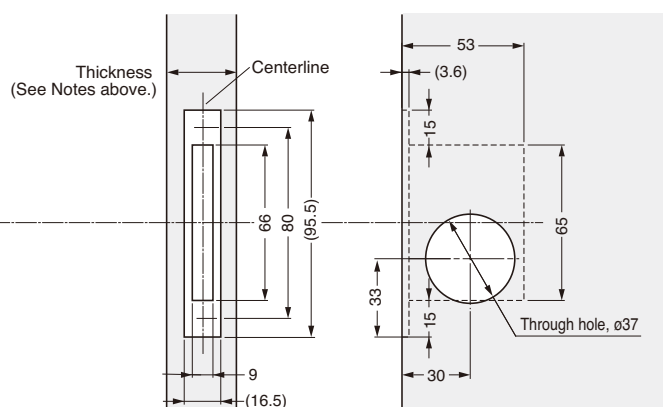

LAMP

Sliding Door Latch, Model HC-30, Model HC-30H (with indicator) Model HC-30R (double-sided thumb turn type)

Installation Instruction

Please read this instruction sheet carefully for proper installation and operation. This instruction sheet should be kept after installation.

Parts composition

Check that the package contains items shown below.

Note 1, 2: Door thickness, screw length and spindle length

Door thickness	Screw length	Spindle length	Remarks
28~31	12	23	
32~36	17	27	
37~40	22	32	
41~44	25	35	HC-30R only
45~48	27	39	
49~52	32	43	

Door jamb and door preparation

Refer the below drawings for your notch working correctly.

Mounting frame and Mounting plate (Door jamb)

Latch body (Sliding door side)

■ Installing procedures

①

②

③