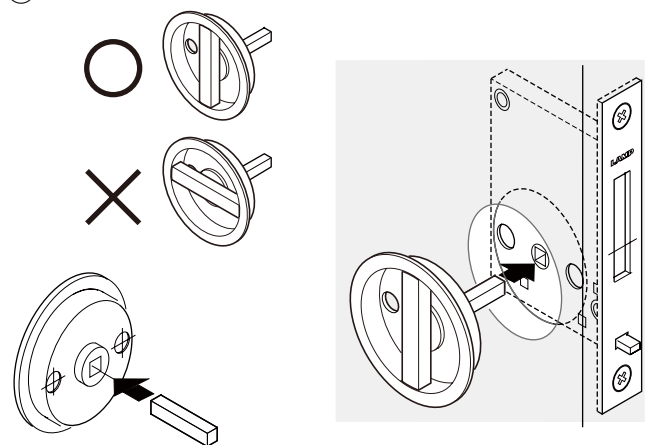

LAMP

Sliding Door Latch, Model HC-30, Model HC-30H (with indicator) Model HC-30R (double-sided thumb turn type)

Installation Instruction

Please read this instruction sheet carefully for proper installation and operation. This instruction sheet should be kept after installation.

Parts composition

Check that the package contains items shown below.

Note 1, 2: Door thickness, screw length and spindle length

Door thickness	Screw length	Spindle length	Remarks
28~31	12	23	
32~36	17	27	
37~40	22	32	
41~44	25	35	HC-30R only
45~48	27	39	
49~52	32	43	

Door jamb and door preparation

Refer the below drawings for your notch working correctly.

Mounting frame and Mounting plate (Door jamb)

Latch body (Sliding door side)

■ Installing procedures

①

②

③

④

■ Checking the operation of Latch

“Unlatched”

Blue

“Latched”

Red

■ EMERGENCY OPENING

Sugatsune is not liable for any damage or injury caused by improper installation or operation.