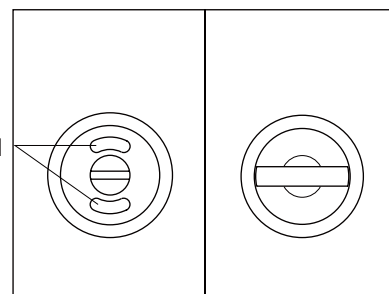

“Latched”

Red