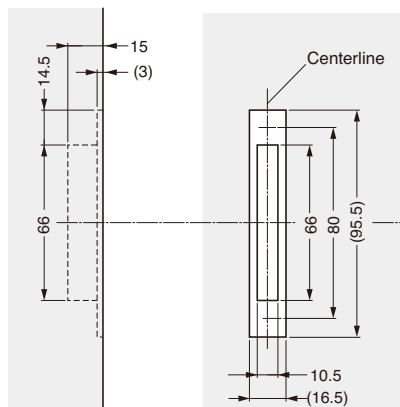

LAMP

Sliding Door Latch, Model HC-30, Model HC-30H (with indicator) Model HC-30R (double-sided thumb turn type)

Installation Instruction

Please read this instruction sheet carefully for proper installation and operation. This instruction sheet should be kept after installation.

Parts composition

Check that the package contains items shown below.

Note 1, 2: Door thickness, screw length and spindle length

Door thickness	Screw length	Spindle length	Remarks
28~31	12	23	
32~36	17	27	
37~40	22	32	
41~44	25	35	HC-30R only
45~48	27	39	
49~52	32	43	

Door jamb and door preparation

Refer the below drawings for your notch working correctly.

Mounting frame and Mounting plate (Door jamb)

Latch body (Sliding door side)

■ Installing procedures

①

②

③