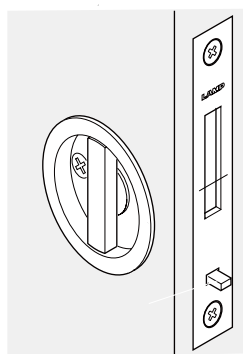

LAMP

Sliding Door Latch, Model HC-30, Model HC-30H (with indicator) Model HC-30R (double-sided thumb turn type)

Installation Instruction

Please read this instruction sheet carefully for proper installation and operation. This instruction sheet should be kept after installation.

Parts composition

Check that the package contains items shown below.

Note 1, 2: Door thickness, screw length and spindle length

Door thickness	Screw length	Spindle length	Remarks
28~31	12	23	
32~36	17	27	
37~40	22	32	
41~44	25	35	HC-30R only
45~48	27	39	
49~52	32	43	

Door jamb and door preparation

Refer the below drawings for your notch working correctly.

Mounting frame and Mounting plate (Door jamb)

Latch body (Sliding door side)

■ Installing procedures

①

②

③

④

■ Checking the operation of Latch

“Unlatched”

Blue

“Latched”

Red

■ EMERGENCY OPENING

Sugatsune is not liable for any damage or injury caused by improper installation or operation.