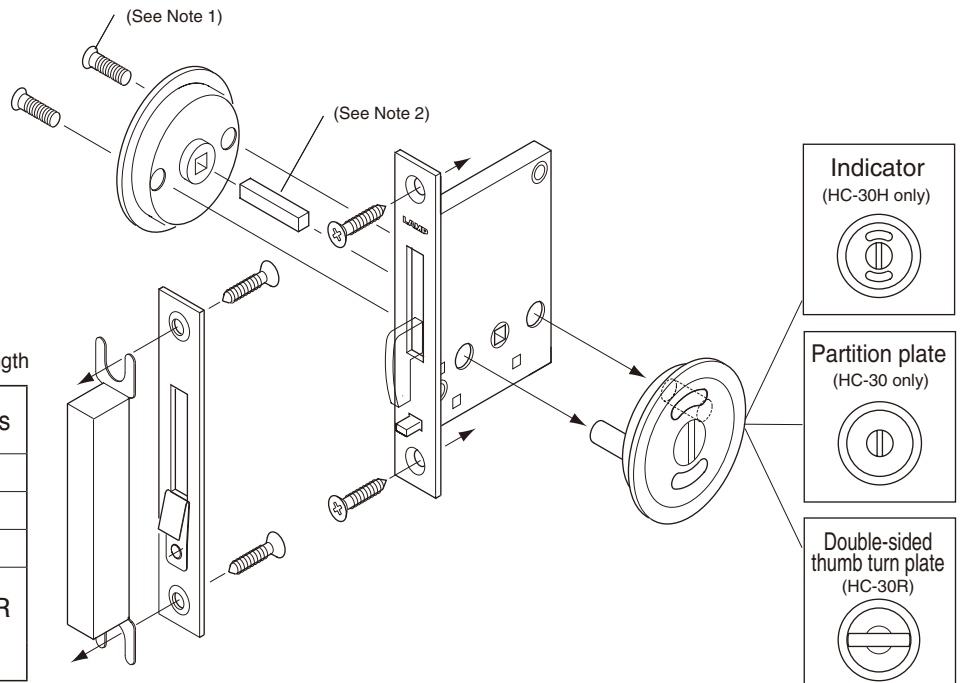

LAMP

Sliding Door Latch, Model HC-30, Model HC-30H (with indicator) Model HC-30R (double-sided thumb turn type)

Installation Instruction

Please read this instruction sheet carefully for proper installation and operation. This instruction sheet should be kept after installation.

Parts composition

Check that the package contains items shown below.

Note 1, 2: Door thickness, screw length and spindle length

Door thickness	Screw length	Spindle length	Remarks
28~31	12	23	
32~36	17	27	
37~40	22	32	
41~44	25	35	HC-30R only
45~48	27	39	
49~52	32	43	

Door jamb and door preparation

Refer the below drawings for your notch working correctly.

Mounting frame and Mounting plate (Door jamb)

Latch body (Sliding door side)

■ Installing procedures

①

②

③