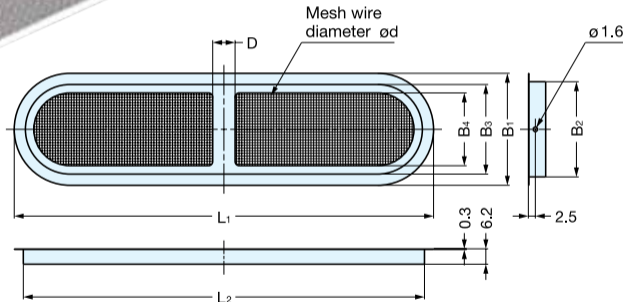

VENTILATOR

SAD

- 0.4 mm mesh wire diameter.

Installation

Material	Finish
304 Stainless Steel	Satin

Item No.	L ₁	B ₁	B ₃	B ₄	L ₂	B ₂	D	d	Weight (g)	Box (pcs)	Carton (pcs)
SAD-150	150 (5-29/32")	40 (1-37/64")	32	26	143.5	34	8	0.4	18.5	30	600
SAD-200	200.5 (7-57/64")	50 (1-31/32")	42	35	194	44	10		30		300