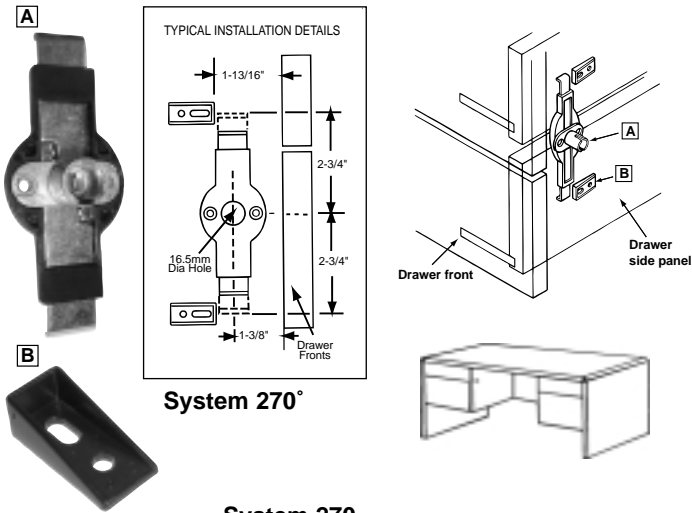

Side Mount - Two Drawer Lock

System 270

- A** TLCB 270 Cylinder body
- B** TLDC 500 Drawer clip

Screws included