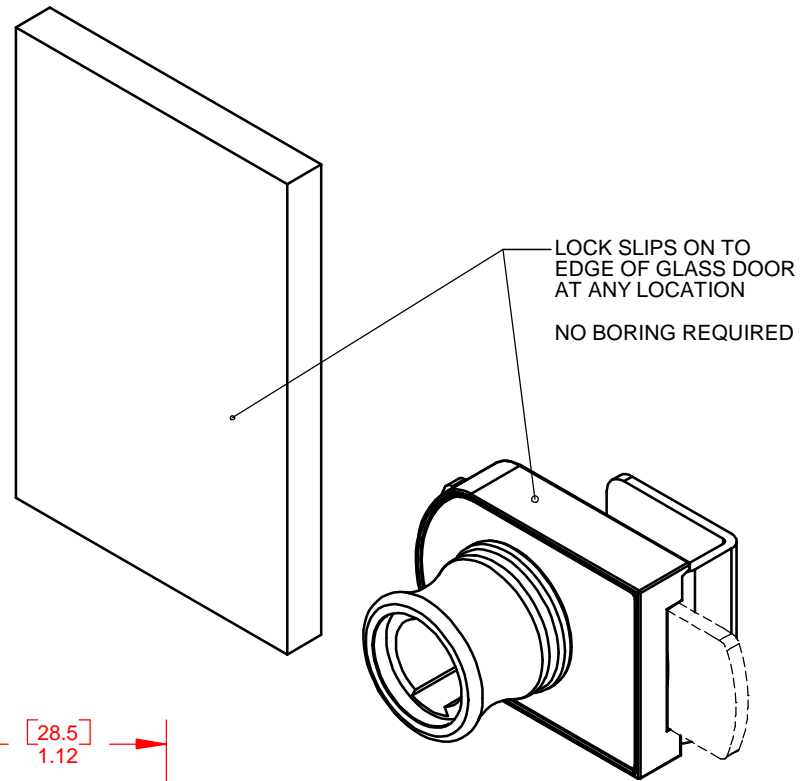

PART NUMBERS:

- CB-351 NICKEL FINISH
- CB-355 BRASS FINISH
- CB-357 SATIN NICKEL FINISH

SET SCREW  
TIGHTENS LOCK  
TO GLASS DOOR

CAM IN LOCKED POSITION

DATE	03/24/03	DRAWING#	CB-35X
------	----------	----------	--------

TYPE 350 GLASS DOOR DEADBOLT LOCK

**CompX**  
**TIMBERLINE**

915 Sherwood Drive Phone: 847-234-1864  
Lake Bluff, IL 60044 Fax: 847-234-7922