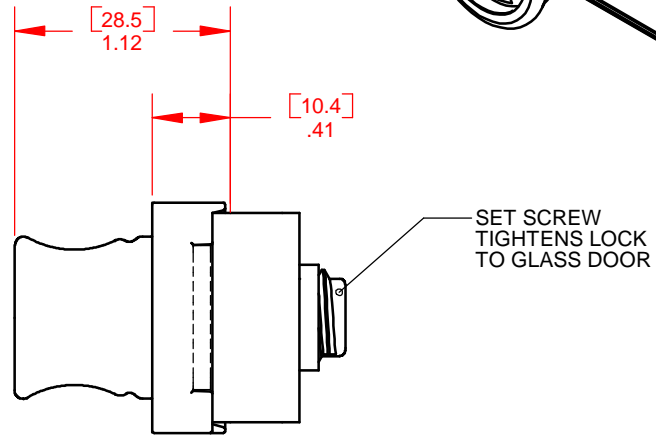

PART NUMBERS:

- CB-351 NICKEL FINISH
- CB-355 BRASS FINISH
- CB-357 SATIN NICKEL FINISH

SET SCREW  
TIGHTENS LOCK  
TO GLASS DOOR

CAM IN LOCKED POSITION

DATE	03/24/03	DRAWING#	CB-35X
------	----------	----------	--------

TYPE 350 GLASS DOOR DEADBOLT LOCK

**CompX**  
**TIMBERLINE**

915 Sherwood Drive Phone: 847-234-1864  
Lake Bluff, IL 60044 Fax: 847-234-7922