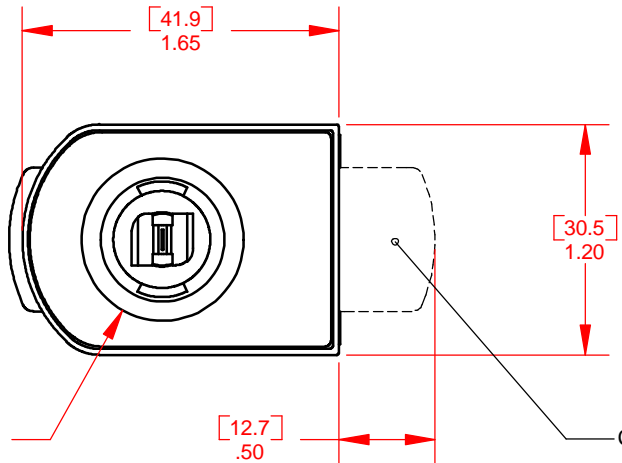

PART NUMBERS:

- CB-351 NICKEL FINISH
- CB-355 BRASS FINISH
- CB-357 SATIN NICKEL FINISH

SET SCREW  
TIGHTENS LOCK  
TO GLASS DOOR

CAM IN LOCKED POSITION

DATE	03/24/03	DRAWING#	CB-35X
------	----------	----------	--------

TYPE 350 GLASS DOOR DEADBOLT LOCK

**CompX**  
**TIMBERLINE**

915 Sherwood Drive Phone: 847-234-1864  
Lake Bluff, IL 60044 Fax: 847-234-7922