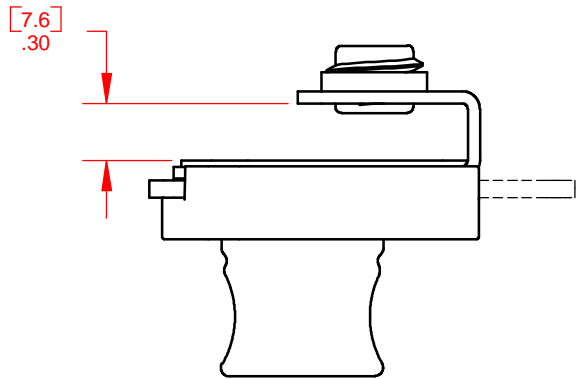

PART NUMBERS:

- CB-351 NICKEL FINISH
- CB-355 BRASS FINISH
- CB-357 SATIN NICKEL FINISH

SET SCREW  
TIGHTENS LOCK  
TO GLASS DOOR

CAM IN LOCKED POSITION

DATE	03/24/03	DRAWING#	CB-35X
------	----------	----------	--------

TYPE 350 GLASS DOOR DEADBOLT LOCK

**CompX**  
**TIMBERLINE**

915 Sherwood Drive Phone: 847-234-1864  
Lake Bluff, IL 60044 Fax: 847-234-7922