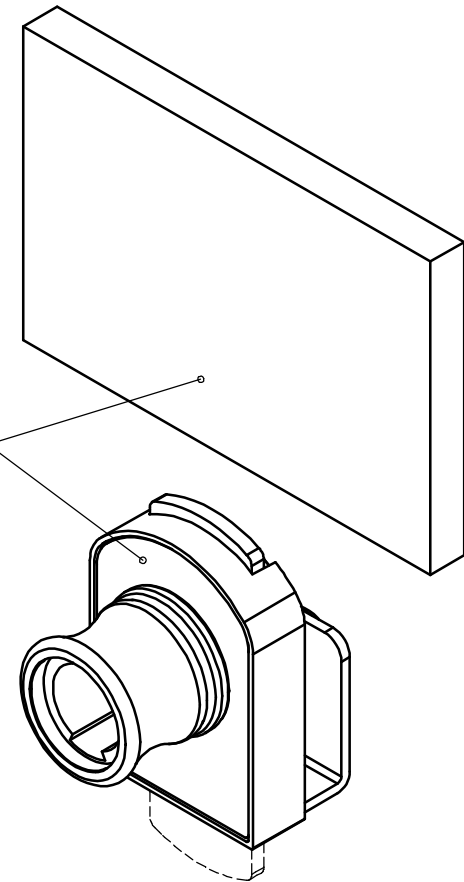

PART NUMBERS:

- CB-361 NICKEL FINISH
- CB-365 BRASS FINISH
- CB-367 SATIN NICKEL FINISH

LOCK SLIPS ON TO
EDGE OF GLASS DOOR
AT ANY LOCATION

NO BORING REQUIRED

SET SCREW
TIGHTENS LOCK
TO GLASS DOOR

DATE	03/24/03	DRAWING#	CB-36X
------	----------	----------	--------