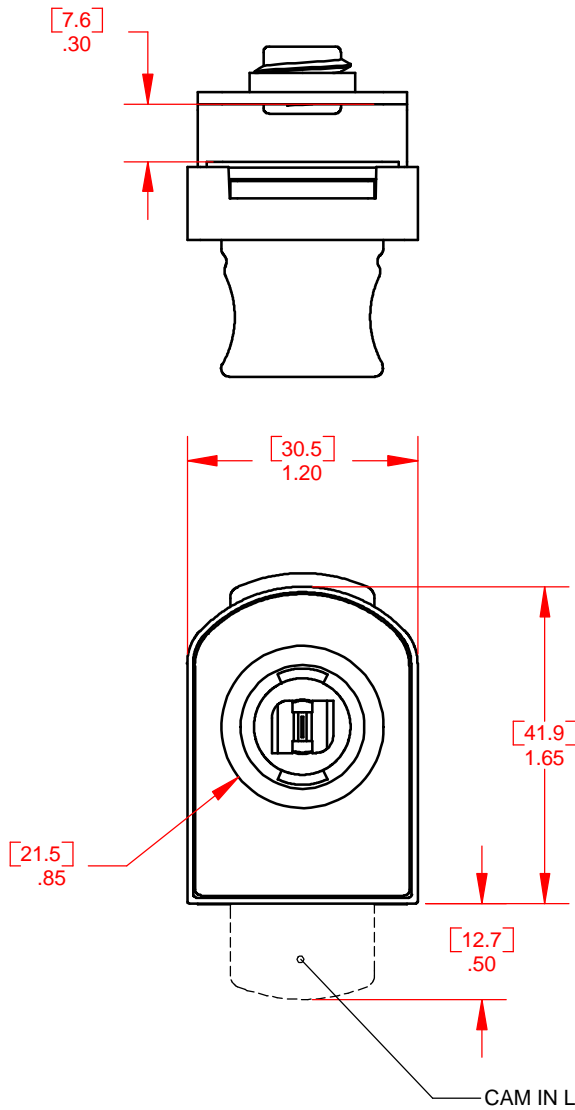

PART NUMBERS:

- CB-361 NICKEL FINISH
- CB-365 BRASS FINISH
- CB-367 SATIN NICKEL FINISH

LOCK SLIPS ON TO
EDGE OF GLASS DOOR
AT ANY LOCATION

NO BORING REQUIRED

SET SCREW
TIGHTENS LOCK
TO GLASS DOOR

DATE	03/24/03	DRAWING#	CB-36X
------	----------	----------	--------