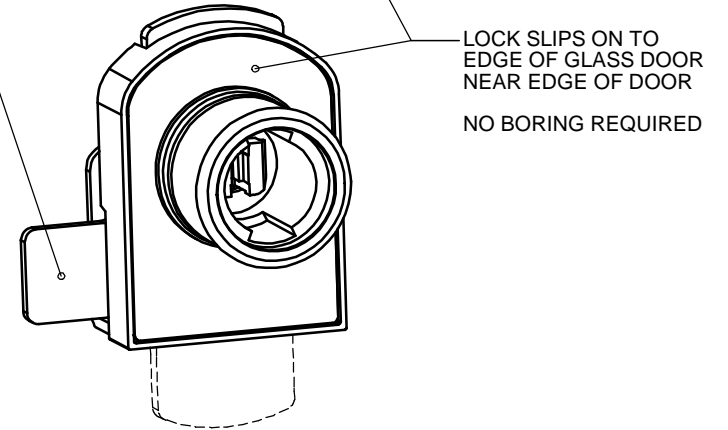

PART NUMBERS:

- CB-371 NICKEL FINISH
- CB-375 BRASS FINISH
- CB-377 SATIN NICKEL FINISH

SET SCREW TIGHTENS LOCK TO GLASS DOOR

CAM IN LOCKED POSITION

DATE	03/24/03	DRAWING#	CB-37X
------	----------	----------	--------