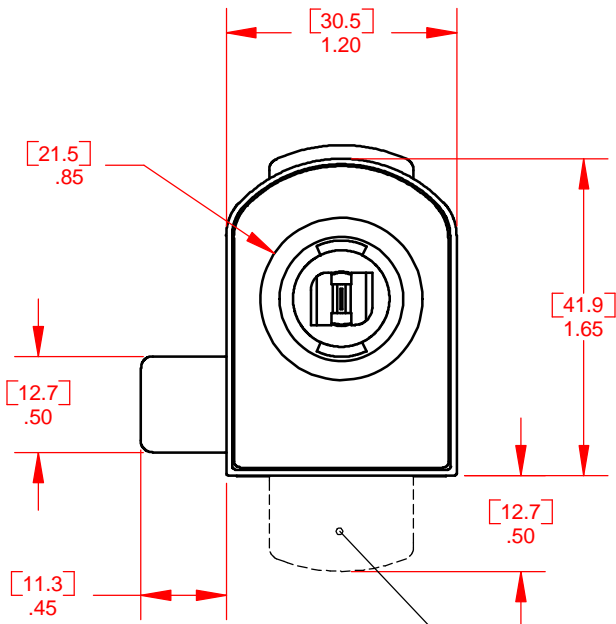

PART NUMBERS:

- CB-371 NICKEL FINISH
- CB-375 BRASS FINISH
- CB-377 SATIN NICKEL FINISH

SET SCREW TIGHTENS LOCK TO GLASS DOOR

CAM IN LOCKED POSITION

DATE	03/24/03	DRAWING#	CB-37X
------	----------	----------	--------