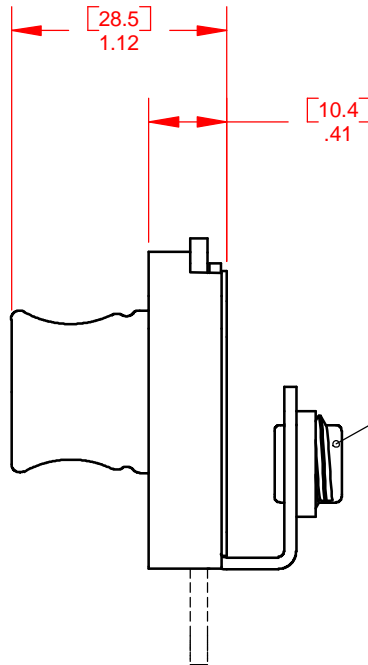

PART NUMBERS:

- CB-371 NICKEL FINISH
- CB-375 BRASS FINISH
- CB-377 SATIN NICKEL FINISH

SET SCREW TIGHTENS LOCK TO GLASS DOOR

CAM IN LOCKED POSITION

DATE	03/24/03	DRAWING#	CB-37X
------	----------	----------	--------

TYPE 370 GLASS DOOR DEADBOLT LOCK

CompX
TIMBERLINE

915 Sherwood Drive Phone: 847-234-1864
Lake Bluff, IL 60044 Fax: 847-234-7922