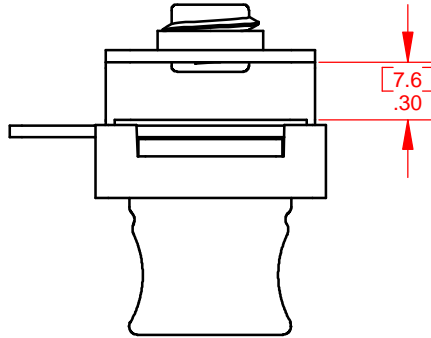

PART NUMBERS:

- CB-371 NICKEL FINISH
- CB-375 BRASS FINISH
- CB-377 SATIN NICKEL FINISH

SET SCREW TIGHTENS LOCK TO GLASS DOOR

CAM IN LOCKED POSITION

DATE	03/24/03	DRAWING#	CB-37X
------	----------	----------	--------