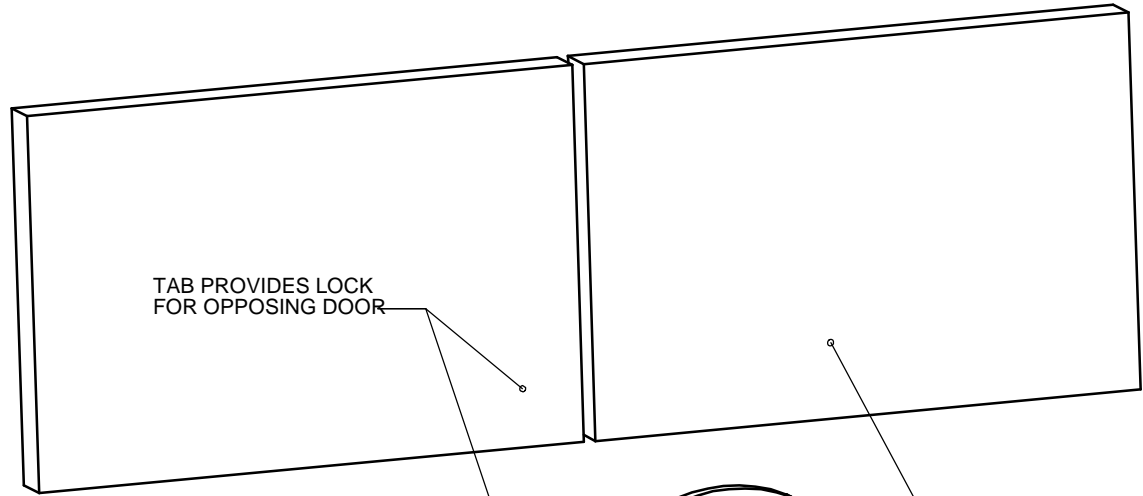

PART NUMBERS:

- CB-371 NICKEL FINISH
- CB-375 BRASS FINISH
- CB-377 SATIN NICKEL FINISH

SET SCREW TIGHTENS LOCK TO GLASS DOOR

CAM IN LOCKED POSITION

DATE	03/24/03	DRAWING#	CB-37X
------	----------	----------	--------