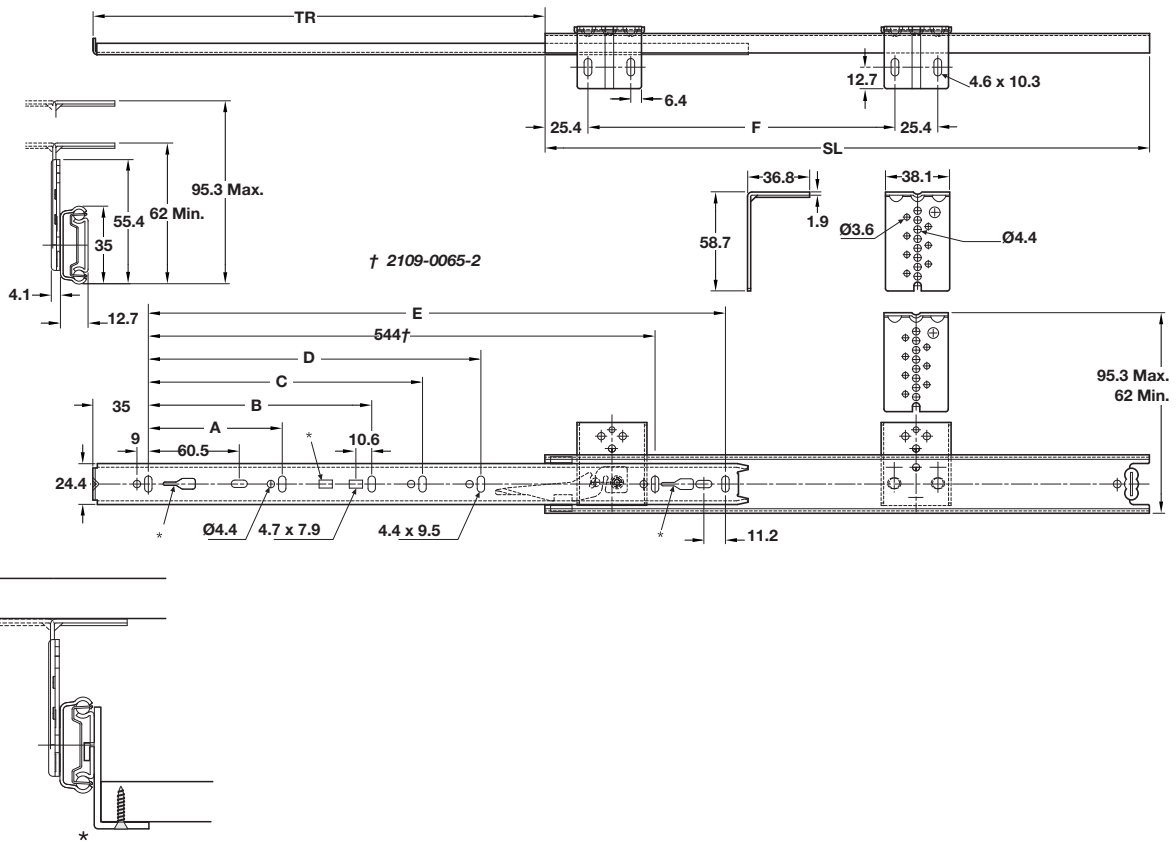

2109

- Load rating up to 35kg
- 75% extension
- Height adjustable brackets included
- Front disconnect
- Hold-in and hold-out
- Optional clip-on bracket for bottom mounting

2109	mm								kg	
	SL	TR	A	B	C	D	E	F	W	L
DZ2109-0030-2	300	205	96	-	-	-	242	215.9	0.83	35
**2109-0035-2	350	260	128	-	-	-	292	215.9	0.97	35
**2109-0040-2	400	281	128	-	-	-	342	215.9	1.10	30
DZ2109-0045-2	450	331	128	224	-	-	392	215.9	1.23	30
DZ2109-0050-2	500	376	128	224	-	-	442	292.1	1.36	25
DZ2109-0055-2	550	415	128	224	320	-	492	292.1	1.51	25
DZ2109-0060-2	600	451	128	224	320	-	542	292.1	1.65	25
DZ2109-0065-2	650	488	128	224	320	416	592	419.1	1.78	20
DZ2109-0070-2	700	526	128	224	288	416	642	419.1	1.93	20

Notes:

- Fixing hardware included
- *For optional clip-on brackets refer to page 61.
Not 2109-0030, 2109-0035
- ** Prefix DZ for bright zinc plate, DB for black zinc plate