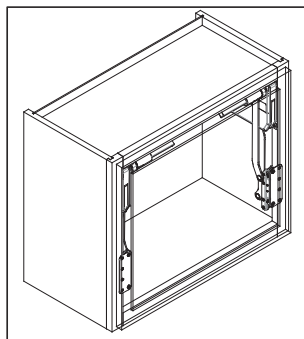

Mounting Instructions

HÄFELE

Item No.: 372.29.118

FREE UP OVERLAY CABINET BRACKET KIT

STEP 1:

Mount bracket to the frame with 010.71.966

STEP 2:

Attach fittings to the bracket with 020.47.004 screws

STEP 3:

Follow instructions for door mounting.

Note: It is important to account for the thickness of the cabinet brackets 2 mm on each side.

Appliance Garage

Closed

Appliance Garage

Open

Corner Appliance Garage