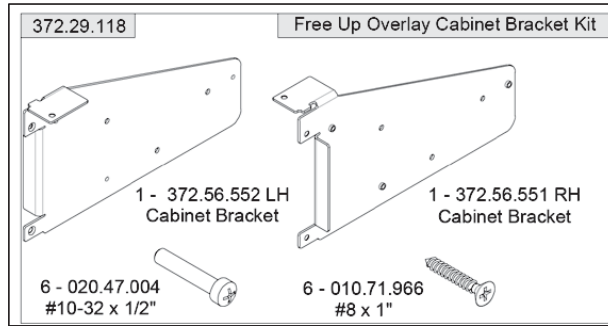

Mounting Instructions

HÄFELE

Item No.: 372.29.118

FREE UP OVERLAY CABINET BRACKET KIT

STEP 1:

Mount bracket to the frame with 010.71.966

STEP 2:

Attach fittings to the bracket with 020.47.004 screws

STEP 3:

Follow instructions for door mounting.

Note: It is important to account for the thickness of the cabinet brackets 2 mm on each side.

Appliance Garage

Closed

Appliance Garage

Open

Corner Appliance Garage