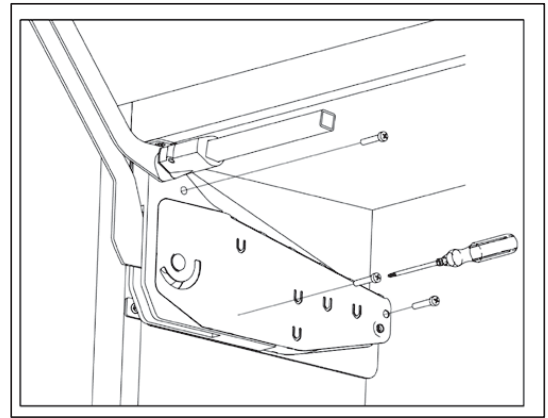

Mounting Instructions

HÄFELE

Item No.: 372.29.118

FREE UP OVERLAY CABINET BRACKET KIT

STEP 1:

Mount bracket to the frame with 010.71.966

STEP 2:

Attach fittings to the bracket with 020.47.004 screws

STEP 3:

Follow instructions for door mounting.

Note: It is important to account for the thickness of the cabinet brackets 2 mm on each side.

Appliance Garage

Closed

Appliance Garage

Open

Corner Appliance Garage