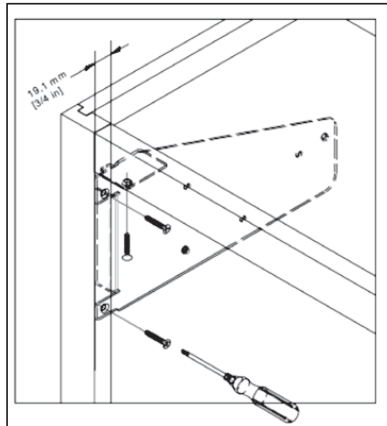

Mounting Instructions

HÄFELE

Item No.: 372.29.118

FREE UP OVERLAY CABINET BRACKET KIT

STEP 1:

Mount bracket to the frame with 010.71.966

STEP 2:

Attach fittings to the bracket with 020.47.004 screws

STEP 3:

Follow instructions for door mounting.

Note: It is important to account for the thickness of the cabinet brackets 2 mm on each side.

Appliance Garage

Closed

Appliance Garage

Open

Corner Appliance Garage