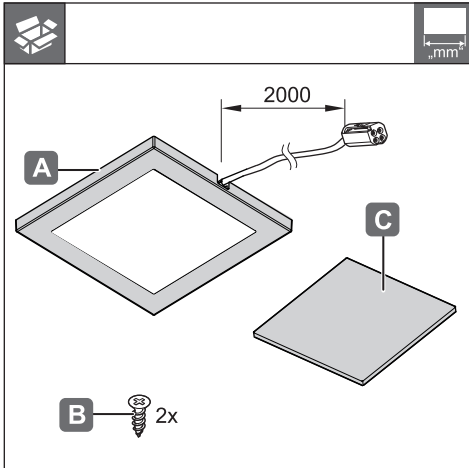

LED 2081
LED 3081

12 V System	24 V System	K	W		T_A	
833.74.127		RGB	0.7 W	65 x 65 x 6	-20 °C – +45 °C -4 °F – +113°F	Loox 12 V
833.77.230	Loox 24 V					

732.28.328