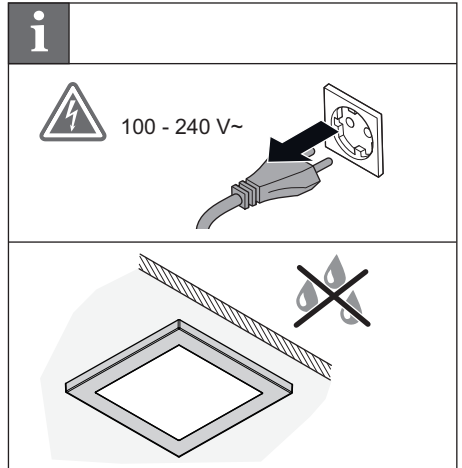

LED 2081
LED 3081

12 V System	24 V System	K	W		T_A	
833.74.127		RGB	0.7 W	65 x 65 x 6	-20 °C – +45 °C -4 °F – +113°F	Loox 12 V
833.77.230	Loox 24 V					

732.28.328