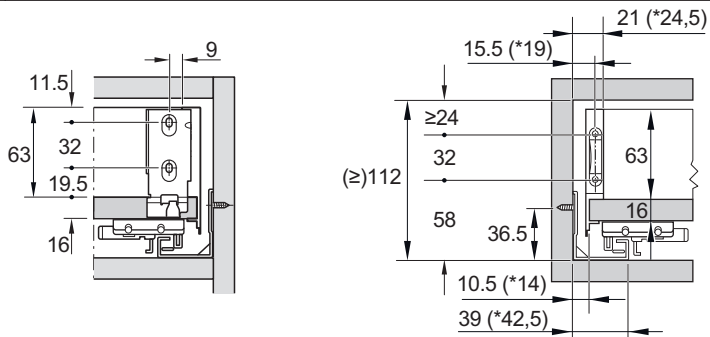

* for 19mm Matrix Runner UM A Version