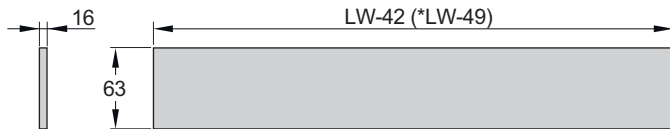

732.25.036

* for 19mm Matrix Runner UM A Version