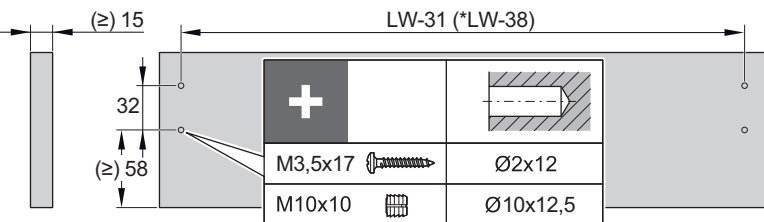

732.25.036

* for 19mm Matrix Runner UM A Version