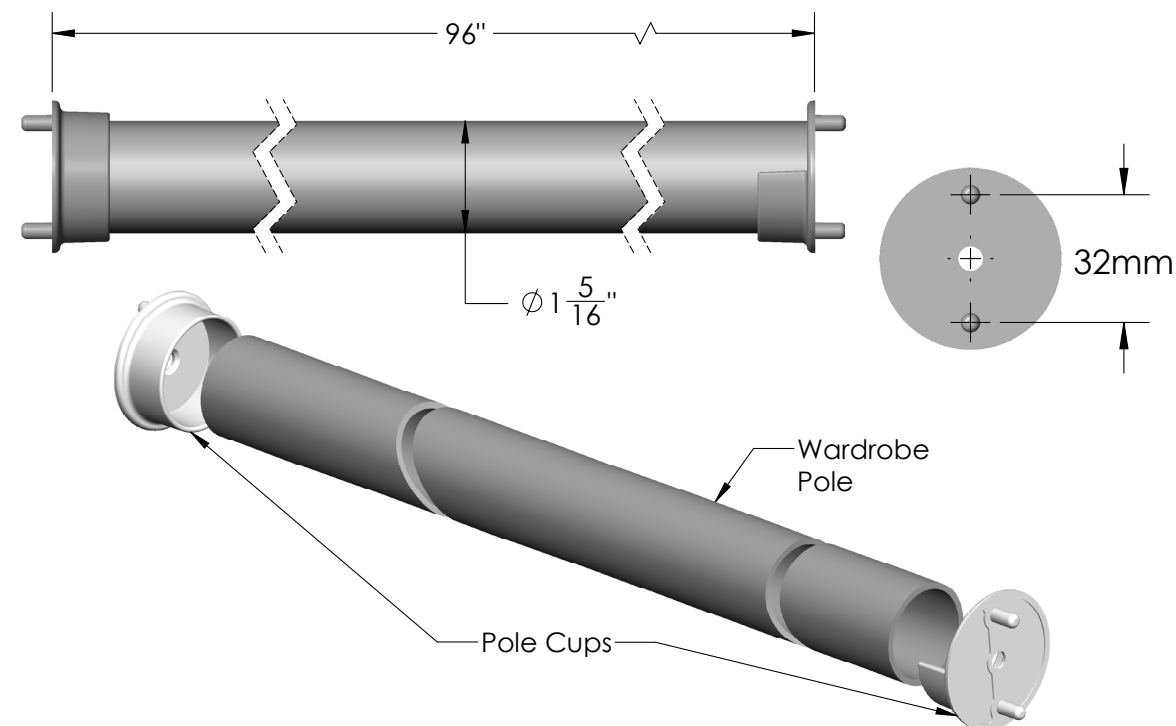

POLES & CUPS
closet pole + cups

POLE 300.3040.xxx
POLE CUP 300.3030.xxx

FEATURES

Pole and cup coordinates perfectly with other TAG accessories with color and quality

Features metal construction and a beautiful anodized finish

Mounts directly into the standard system holes and can be easily repositioned

DIMENSIONS

SPECS

<p>POLE</p>  <p>300.3040.^(FINISH)xxx</p>	+	<p>POLE CUP</p>  <p>300.3030.^(FINISH)xxx</p>
--	---	--

LENGTH:

96"