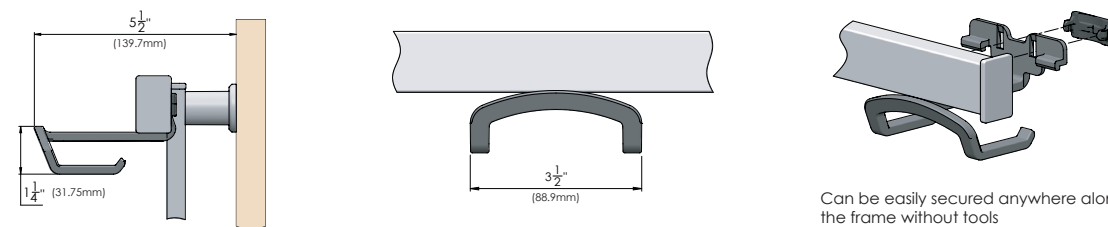

SYMPHONY

wall mount organizer hooks

310.8201.xxx/310.8215.xxx/
310.8218.05.xxx

FEATURES

Hooks can be placed anywhere along the organizer, providing a canvas where the designer or homeowner can be creative to meet personal preferences

- Easily reposition the hooks as storage needs change

- The hooks project only a short distance above the organizer, allowing it to fit behind doors or in other limited spaces

Triple Hook - 310.8201.05. xxx

Can be easily secured anywhere along the frame without tools

Coat Hook - 310.8215.xxx

Can be easily secured anywhere along the frame without tools

Shoe Hook - 310.8218.05.xxx

Can be easily secured anywhere along the frame without tools

DIMENSIONS

SPECS

TRIPLE HOOK

310.8201.05.^(FINISH)XXX

COAT HOOK

310.8215.^(FINISH)XXX

SHOE HOOK

310.8218.05.^(FINISH)XXX