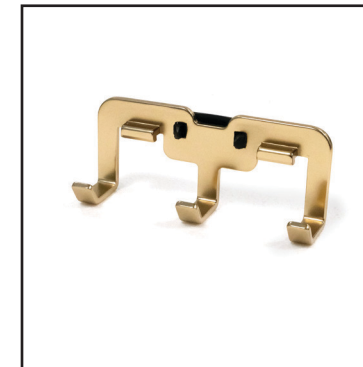

OPTIONS

FINISH:

LOAD CAPACITY - 10 LBS
310.8201.05.MG