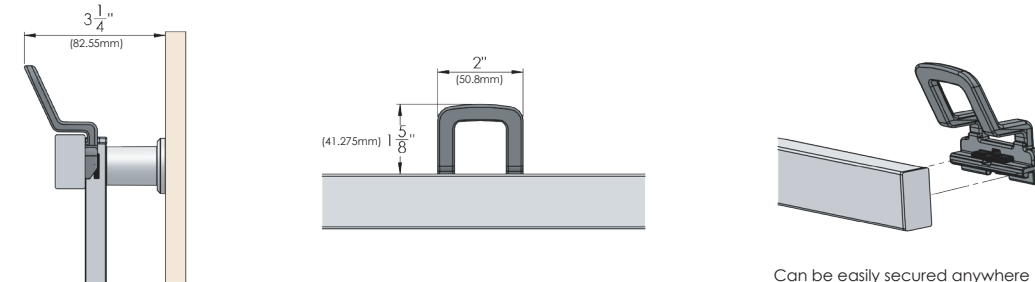

SYMPHONY

wall mount organizer hooks

310.8201.xxx/310.8215.xxx/
310.8218.05.xxx

FEATURES

Hooks can be placed anywhere along the organizer, providing a canvas where the designer or homeowner can be creative to meet personal preferences

- Easily reposition the hooks as storage needs change

- The hooks project only a short distance above the organizer, allowing it to fit behind doors or in other limited spaces

Triple Hook - 310.8201.05. xxx

Can be easily secured anywhere along the frame without tools

Coat Hook - 310.8215.xxx

Can be easily secured anywhere along the frame without tools

Shoe Hook - 310.8218.05.xxx

Can be easily secured anywhere along the frame without tools