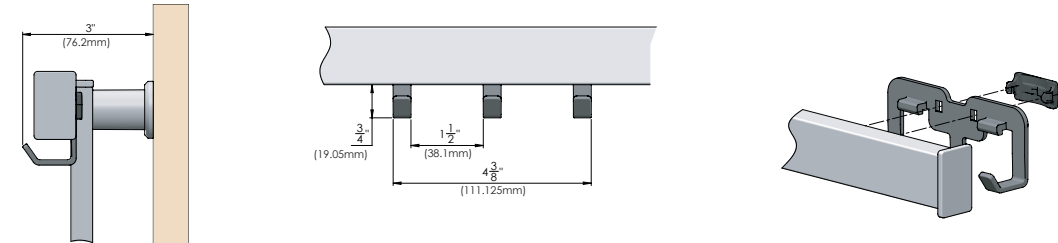

SYMPHONY

wall mount organizer hooks

310.8201.xxx/310.8215.xxx/
310.8218.05.xxx

FEATURES

Hooks can be placed anywhere along the organizer, providing a canvas where the designer or homeowner can be creative to meet personal preferences

- Easily reposition the hooks as storage needs change

- The hooks project only a short distance above the organizer, allowing it to fit behind doors or in other limited spaces

Triple Hook - 310.8201.05. xxx

Can be easily secured anywhere along the frame without tools

Coat Hook - 310.8215.xxx

Can be easily secured anywhere along the frame without tools

Shoe Hook - 310.8218.05.xxx

Can be easily secured anywhere along the frame without tools

DIMENSIONS

SPECS

TRIPLE HOOK

310.8201.05.^(FINISH)XXX

COAT HOOK

310.8215.^(FINISH)XXX

SHOE HOOK

310.8218.05.^(FINISH)XXX