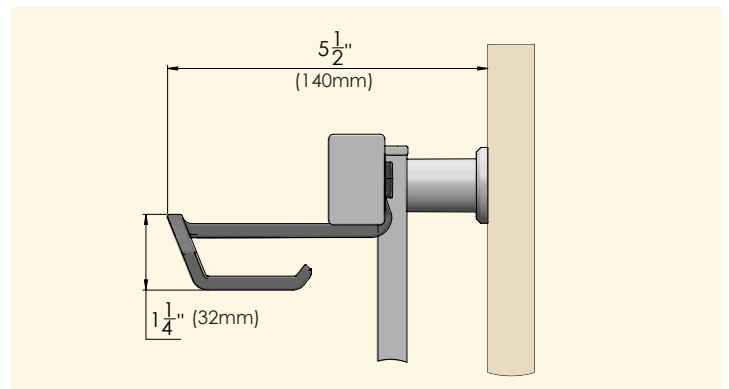

Product Innovation

Symphony Shoe Hook Redesign
310.8218.05.xxx

New

Extends out further allowing uniform hanging of small and large shoes

Removeable clip allows for easy repositioning on Symphony

Curved tip for sturdier anchoring

Deeper prongs to hold shoes more securely

Easy installation, no tools required

The Symphony Shoe Hook has been updated for better design and functionality. Similarly to the Coat Hook, this hook now has a clip that can be easily removed for repositioning. While attached to Symphony the hook can slide horizontally without removing the clip.

This hook is now a one-size-fits-all design. The improved shape and size of this hook eliminates the need for two different sizes, making it easier to design with.

Current

Small Shoe Hook

310.8219.xxx

Large Shoe Hook