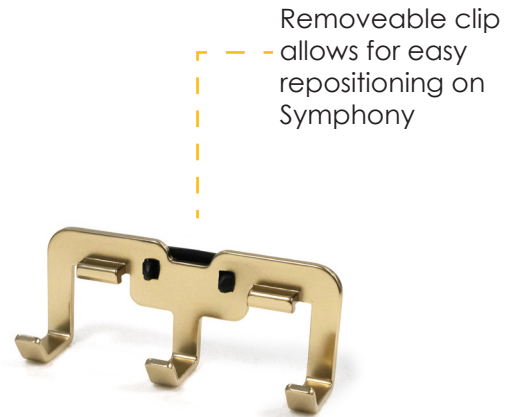

Product Innovation

Symphony Triple Hook Redesign
310.8201.05.xxx

New

[Easy installation, no tools required]

The Symphony Triple Hook has been updated for better functionality, keeping the same modern design.

Similarly to the Coat Hook, this hook now has a clip that can be easily removed for repositioning. While attached to Symphony the hook can slide horizontally without removing the clip.

Current