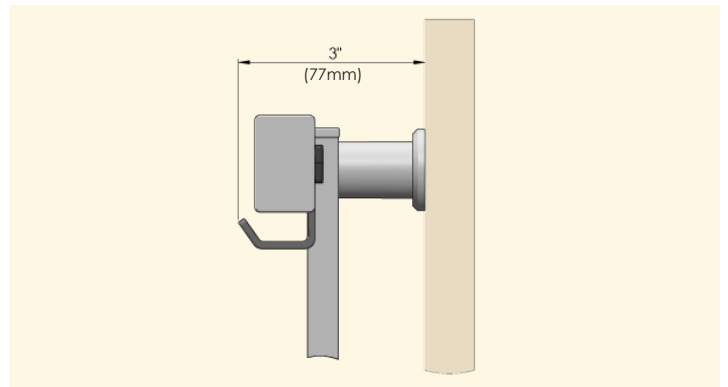

Deeper prongs to hold shoes more securely

Easy installation, no tools required

The Symphony Shoe Hook has been updated for better design and functionality. Similarly to the Coat Hook, this hook now has a clip that can be easily removed for repositioning. While attached to Symphony the hook can slide horizontally without removing the clip.

This hook is now a one-size-fits-all design. The improved shape and size of this hook eliminates the need for two different sizes, making it easier to design with.

Current

Small Shoe Hook

310.8219.xxx

Large Shoe Hook

310.8218.xxx

Product Innovation

Symphony Triple Hook Redesign
310.8201.05.xxx

New

[Easy installation, no tools required]

The Symphony Triple Hook has been updated for better functionality, keeping the same modern design.

Similarly to the Coat Hook, this hook now has a clip that can be easily removed for repositioning. While attached to Symphony the hook can slide horizontally without removing the clip.

Current