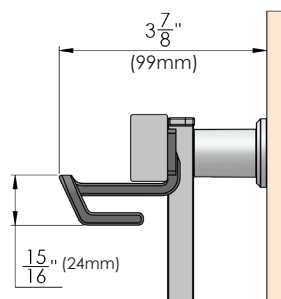

Deeper prongs to hold shoes more securely

Easy installation, no tools required

The Symphony Shoe Hook has been updated for better design and functionality. Similarly to the Coat Hook, this hook now has a clip that can be easily removed for repositioning. While attached to Symphony the hook can slide horizontally without removing the clip.

This hook is now a one-size-fits-all design. The improved shape and size of this hook eliminates the need for two different sizes, making it easier to design with.

Current

Small Shoe Hook

310.8219.xxx

Large Shoe Hook