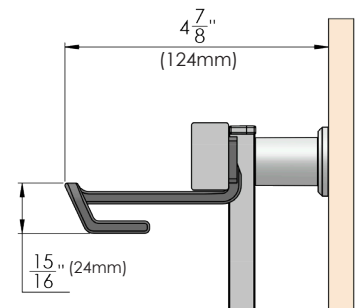

Deeper prongs to hold shoes more securely

Easy installation, no tools required

The Symphony Shoe Hook has been updated for better design and functionality. Similarly to the Coat Hook, this hook now has a clip that can be easily removed for repositioning. While attached to Symphony the hook can slide horizontally without removing the clip.

This hook is now a one-size-fits-all design. The improved shape and size of this hook eliminates the need for two different sizes, making it easier to design with.

Current

Small Shoe Hook

310.8219.xxx

Large Shoe Hook

310.8218.xxx

Product Innovation

Symphony Triple Hook Redesign
310.8201.05.xxx

New

[Easy installation, no tools required]

The Symphony Triple Hook has been updated for better functionality, keeping the same modern design.