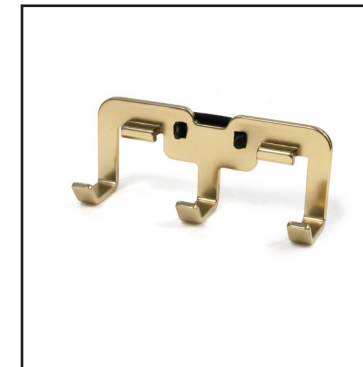

OPTIONS

FINISH:

LOAD CAPACITY - 10 LBS
310.8201.05.MG