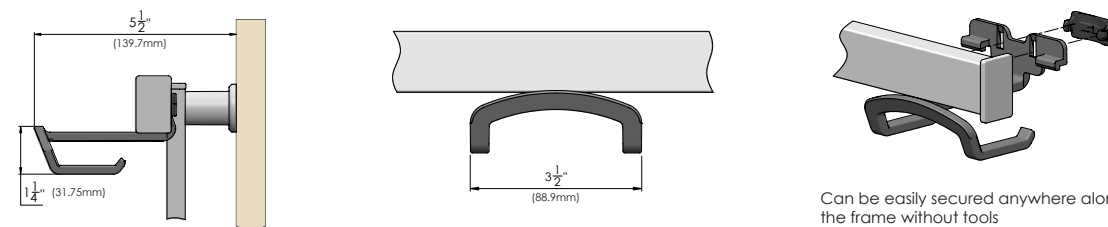

### FEATURES

Hooks can be placed anywhere along the organizer, providing a canvas where the designer or homeowner can be creative to meet personal preferences

- Easily reposition the hooks as storage needs change

- The hooks project only a short distance above the organizer, allowing it to fit behind doors or in other limited spaces

Triple Hook - 310.8201.05. xxx

Can be easily secured anywhere along the frame without tools

Coat Hook - 310.8215.xxx

Can be easily secured anywhere along the frame without tools

Shoe Hook - 310.8218.05.xxx

Can be easily secured anywhere along the frame without tools

### DIMENSIONS