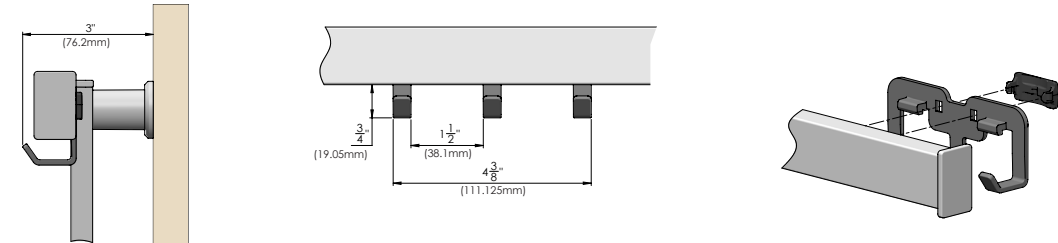

### FEATURES

Hooks can be placed anywhere along the organizer, providing a canvas where the designer or homeowner can be creative to meet personal preferences

- Easily reposition the hooks as storage needs change

- The hooks project only a short distance above the organizer, allowing it to fit behind doors or in other limited spaces

Triple Hook - 310.8201.05. xxx

Can be easily secured anywhere along the frame without tools

### DIMENSIONS