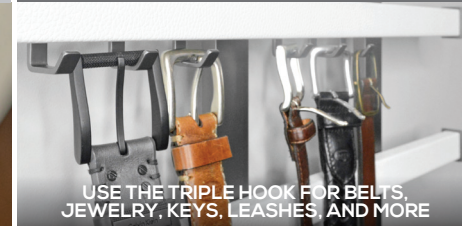

H'AFELE

SYMPHONY

WALL ORGANIZER

Select your size, finishes and accessory hooks. The smaller sizes of Symphony are perfect for vanities, jewelry, handbags, hats, ties, belts, and even coats, typically with about 4 to 12 hooks. The larger sizes are popular as a shoe rack, valet rack, or entryway coat rack for the whole family. The largest rack typically accommodates up to 25 hooks. Mix and match the adjustable multi-purpose hooks to suit your storage needs, and easily move the hooks when needs change.

+ SIZE ▶ SELECT **HEIGHT** (VERTICAL METAL BARS)
▶ SELECT **WIDTH** (HORIZONTAL LEATHER BARS)

+ FINISHES ▶ SELECT **METAL FINISH** (VERTICAL BARS + POSTS)
▶ SELECT **VEGAN LEATHER** (HORIZONTAL BARS)

+ ACCESSORIES ▶ SELECT FROM THESE MULTI-PURPOSE HOOKS

19"				
42"				
66"				
SELECT HEIGHT				
	13.5"	23"	35"	47" SELECT WIDTH

METAL: VERTICAL					LEATHER: HORIZONTAL		
MAL	MNL	MG	SG	BLK	WINTER	WIN	
MATTE ALUMINUM	MATTE NICKEL	MATTE GOLD	SLATE	BLACK	OYSTER	OYS	
					PEWTER	PWT