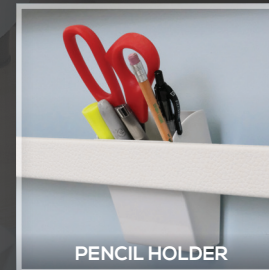

H'AFELE

SYMPHONY OFFICE ORGANIZER

Transform the home office or craft room into a calm, organized, and productive place to work, with the modern and elegant *Symphony Office Wall Organizer*. Keep the desk clutter-free while also keeping frequently used items at-hand. Select from an assortment of multi-purpose Symphony Office accessories to create your own system of organization.

PENCIL HOLDER

PAPER TRAY

TRAY + 3 CONTAINERS

TABLET STAND +
GLASS WHITEBOARD

TAG
HARDWARE

ONLINE & LIVECHAT: WWW.HAFELE.COM

T: 800-423-3531 | E: ORDERS@HAFELE.US

HÄFELE