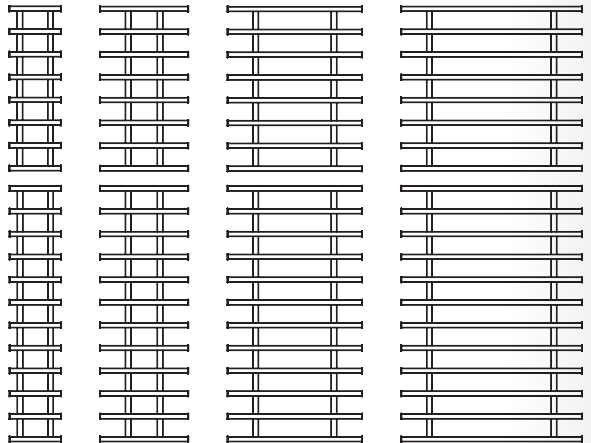

SYMPHONY OFFICE ORGANIZER

Available as either a Wall Mount or Surface Mount system, Symphony Office is ideal anywhere you need to clear the clutter and create elegant order.

Select your size, mounting system, finishes, and accessories. The most popular Wall-Mount size above the desk is 19" tall by 23" to 47" inches wide, but any size is available. The Surface Mount version is only available at 24" tall, with 4 bars of any of the four widths.

+ SIZE

- ▶ SELECT HEIGHT (VERTICAL METAL BARS)
- ▶ SELECT WIDTH (HORIZONTAL LEATHER BARS)

24" SURFACE MOUNT OPTION: 19" UNIT (ABOVE) PLUS BASE

13.5"

23"

35"

47"

SELECT WIDTH