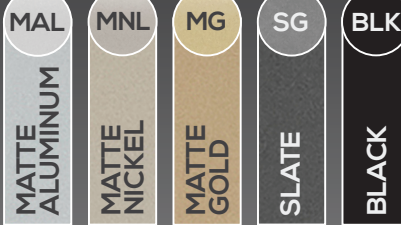

+ SIZE

- ▶ SELECT HEIGHT (VERTICAL METAL BARS)
- ▶ SELECT WIDTH (HORIZONTAL LEATHER BARS)

24" SURFACE MOUNT OPTION: 19" UNIT (ABOVE) PLUS BASE

13.5"

23"

35"

47"

SELECT WIDTH

+ FINISHES

- ▶ SELECT METAL FINISH (VERTICAL BARS + POSTS)
- ▶ SELECT VEGAN LEATHER (HORIZONTAL BARS)

METAL: VERTICAL

LEATHER: HORIZONTAL

+ MOUNT

- ▶ SELECT WALL MOUNT OR
- ▶ SELECT SURFACE MOUNT

DISTANCE TO WALL: 4 INCHES

+ ACCESSORIES

- ▶ SELECT FROM THESE MULTI-PURPOSE ATTACHMENTS

Symphony Office accessories are available in white.

WHITE

WH

OTHER ACCESSORIES

Add *Symphony Triple Hook* for extra functionality and complement the design with matching *Elite Handles* for desk drawers.