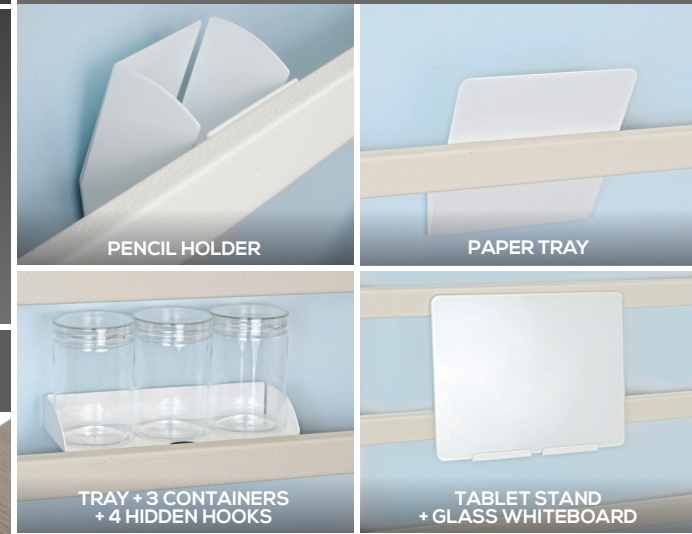

+ FINISHES

- ▶ SELECT METAL FINISH (VERTICAL BARS + POSTS)
- ▶ SELECT VEGAN LEATHER (HORIZONTAL BARS)

METAL: VERTICAL

LEATHER: HORIZONTAL

+ MOUNT

- ▶ SELECT WALL MOUNT OR
- ▶ SELECT SURFACE MOUNT

DISTANCE TO WALL: 4 INCHES

+ ACCESSORIES

- ▶ SELECT FROM THESE MULTI-PURPOSE ATTACHMENTS

Symphony Office accessories are available in white.

WHITE

WH

OTHER ACCESSORIES

Add *Symphony Triple Hook* for extra functionality and complement the design with matching *Elite Handles* for desk drawers.