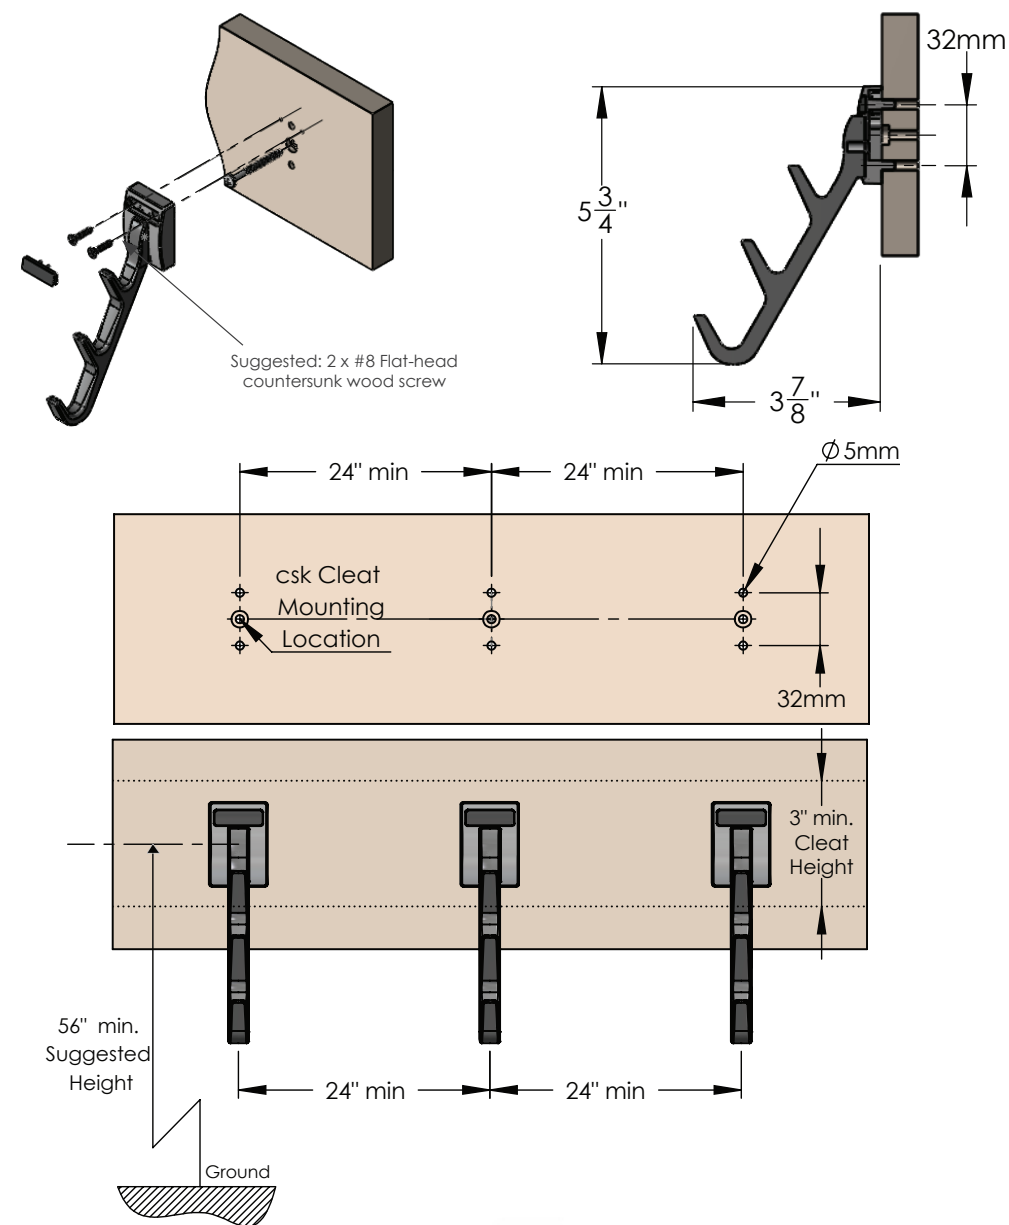

**ELITE**  
waterfall hook

30.3194.00.xxx

**FEATURES**

Accessorize your closet like a high end boutique with the addition of the Elite Waterfall Hook

- Optimize Space - each hook holds three coat hangers, allowing you to easily piece together an outfit

- Helps utilize the "dead" space under windows, behind doors and on angled walls

**DIMENSIONS**

**SPECS**

**WATERFALL HOOK**

30.3194.00.<sup>(FINISH)</sup>xxx

**BLACK COVER CAP**

300.3199.blk

**OPTIONS**