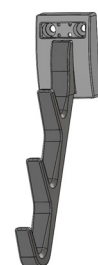

**ELITE**  
waterfall hook

30.3194.00.xxx

**FEATURES**

Accessorize your closet like a high end boutique with the addition of the Elite Waterfall Hook

- Optimize Space - each hook holds three coat hangers, allowing you to easily piece together an outfit

- Helps utilize the "dead" space under windows, behind doors and on angled walls

**DIMENSIONS**

**SPECS**

**WATERFALL HOOK**

30.3194.00.<sup>(FINISH)</sup>xxx

**BLACK COVER CAP**

300.3199.blk

**OPTIONS**