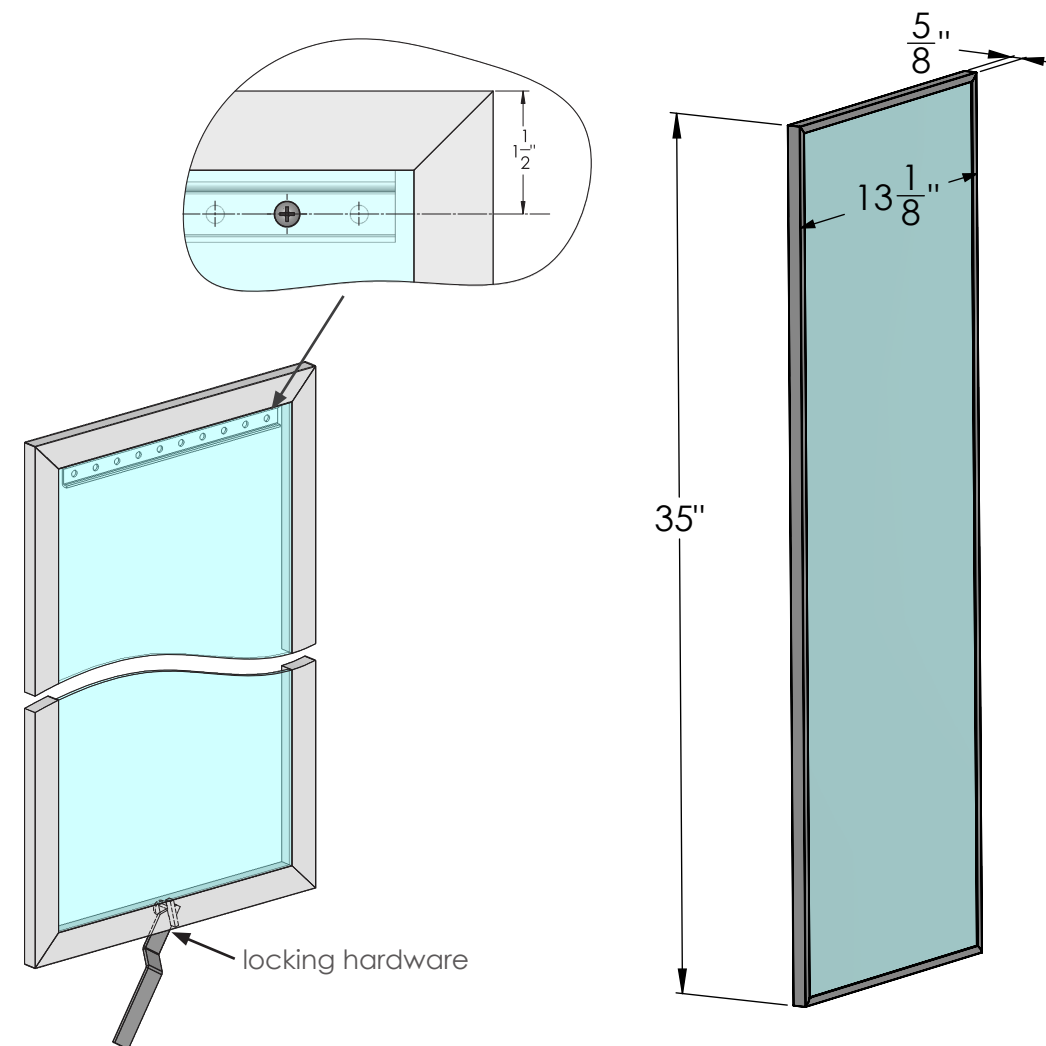

ELITE
35" fixed mirror

300.3420.35.xxx

FEATURES

The compact 35" height of this mirror allows it to be installed above low profile shoe shelves, jewelry drawers, or anywhere you're short on space!

Perfect for unused wall space or behind a door

Includes locking & installation hardware

Style & finish coordinates perfectly with all TAG accessories

DIMENSIONS

SPECS

300.3420.35.^(FINISH)XXX

HEIGHT:

35"

WIDTH: