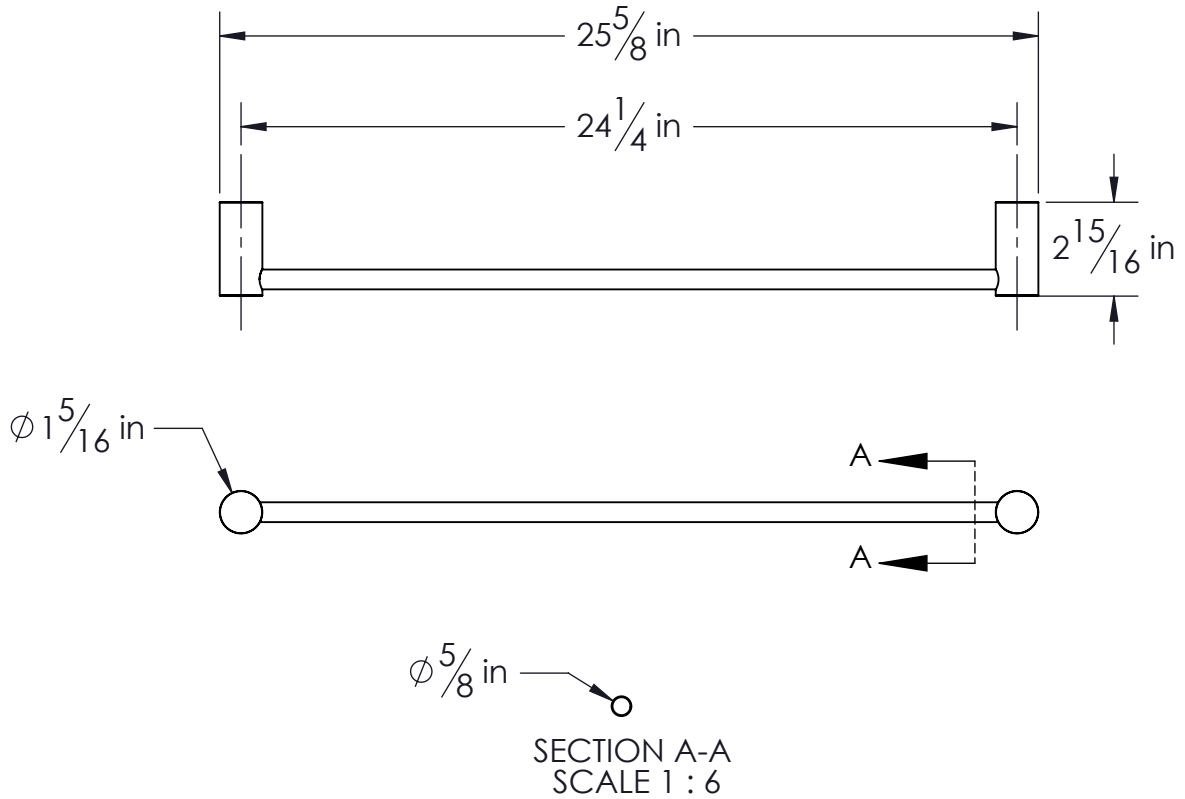

PRODUCT DATA SHEET

Product Description: Towel bar set, 24", Clearwater. Posts are fabricated from die cast zinc with a US15 satin nickel finish. Bar is fabricated from brass or stainless steel. Ships with mounting hardware.

Overall Size: 25 5/8" W X 1 5/16" H X 2 15/16" D

Material: Die Cast Zinc Posts, Brass Or Stainless Steel Bar

Finish: US15 Satin Nickel

Cross Reference

Manufacturer	Part Number

Description:

**Towel Bar, 24 In.,
Clearwater**

Part Number:

10204

Date

Rev.

Sheet 1 of 1