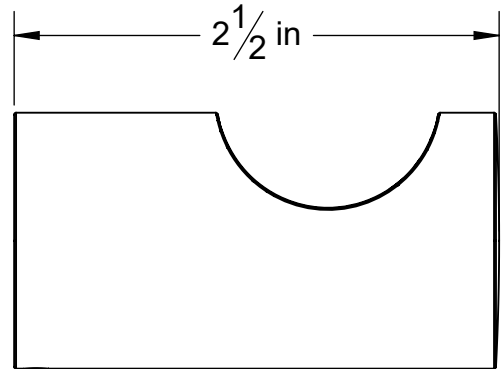

PRODUCT DATA SHEET

Product Description: Robe hook, Clearwater. Fabricated from die cast zinc with a US26 bright chrome finish. Ships with mounting hardware.

Overall Size: 1 5/16" W X 1 5/16" H X 2 1/2" D

Material: Die Cast Zinc

Finish: US26 Bright Chrome

Cross Reference

| Manufacturer | Part Number |
|--------------|-------------|
| | |
| | |
| | |

Description:

**Robe Hook,
Clearwater**

Part Number:

10206