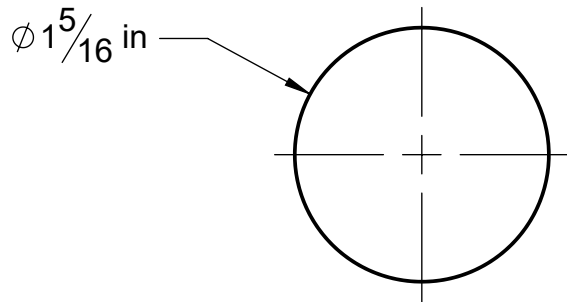

PRODUCT DATA SHEET

Product Description: Robe hook, Clearwater. Fabricated from die cast zinc with a US26 bright chrome finish. Ships with mounting hardware.

Overall Size: 1 5/16" W X 1 5/16" H X 2 1/2" D

Material: Die Cast Zinc

Finish: US26 Bright Chrome

Cross Reference

| Manufacturer | Part Number |
|--------------|-------------|
| | |
| | |
| | |

Description:

**Robe Hook,
Clearwater**

Part Number:

10206