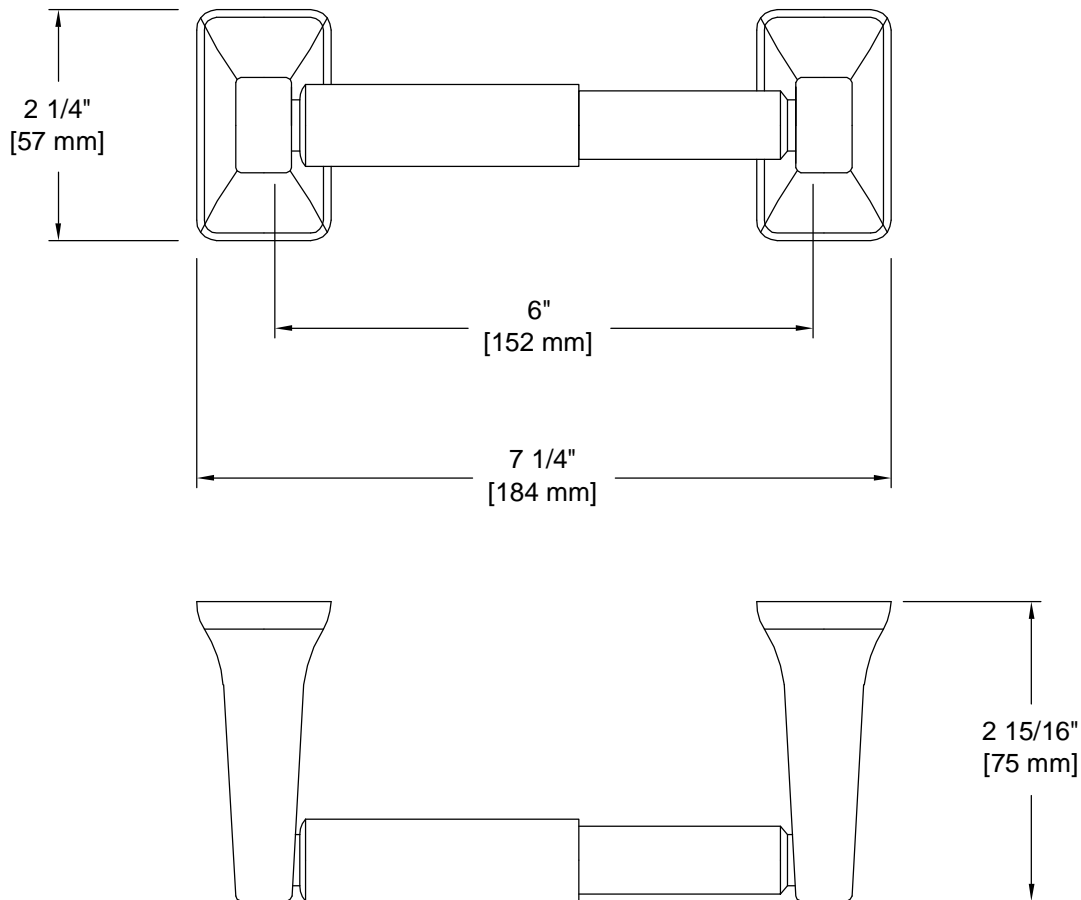

PRODUCT DATA SHEET

Product Description: Surface toilet tissue holder, Sea Breeze. Posts are fabricated from die cast zinc with a US26 bright chrome finish. Roller is fabricated from plastic with a white finish. Ships with mounting hardware.

Overall Size: 7 1/4" W X 2 1/4" H X 2 15/16" D

Material: Zinc Posts, White Plastic Roller

Finish: US26 Bright Chrome

Cross Reference

Manufacturer	Part Number

Description:

**Toilet Tissue Holder,
Surface, Sea Breeze**

Part Number:

12012

Date

06/16

Rev.

02