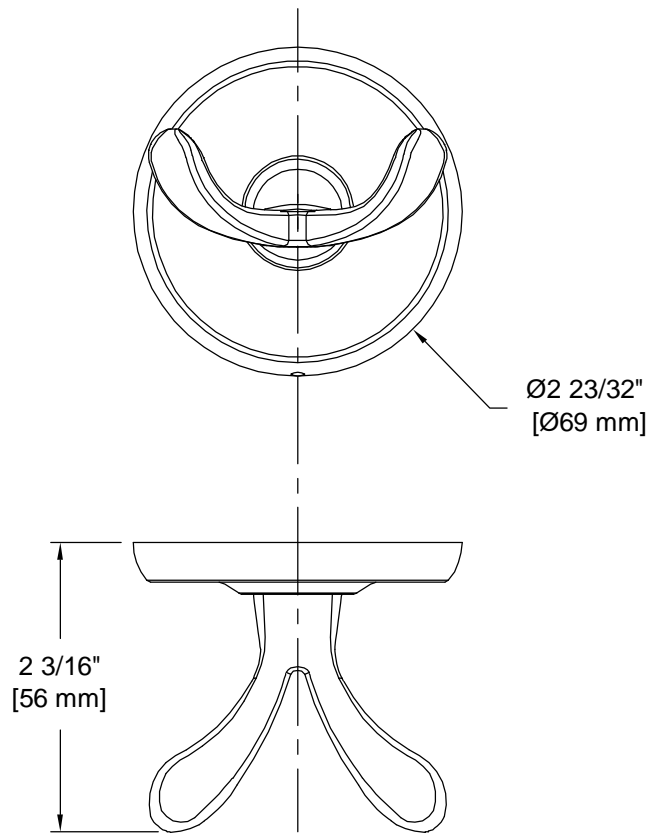

PRODUCT DATA SHEET

Product Description: Robe hook, Royal Palm. Fabricated from solid brass with a US26 bright chrome finish. Ships with mounting hardware.

Overall Size: 2 23/32" W X 2 23/32" H X 2 3/16" D

Material: Brass

Finish: US26 Bright Chrome

Cross Reference

Manufacturer	Part Number

Description:

**Robe Hook,
Royal Palm**

Part Number:

14035