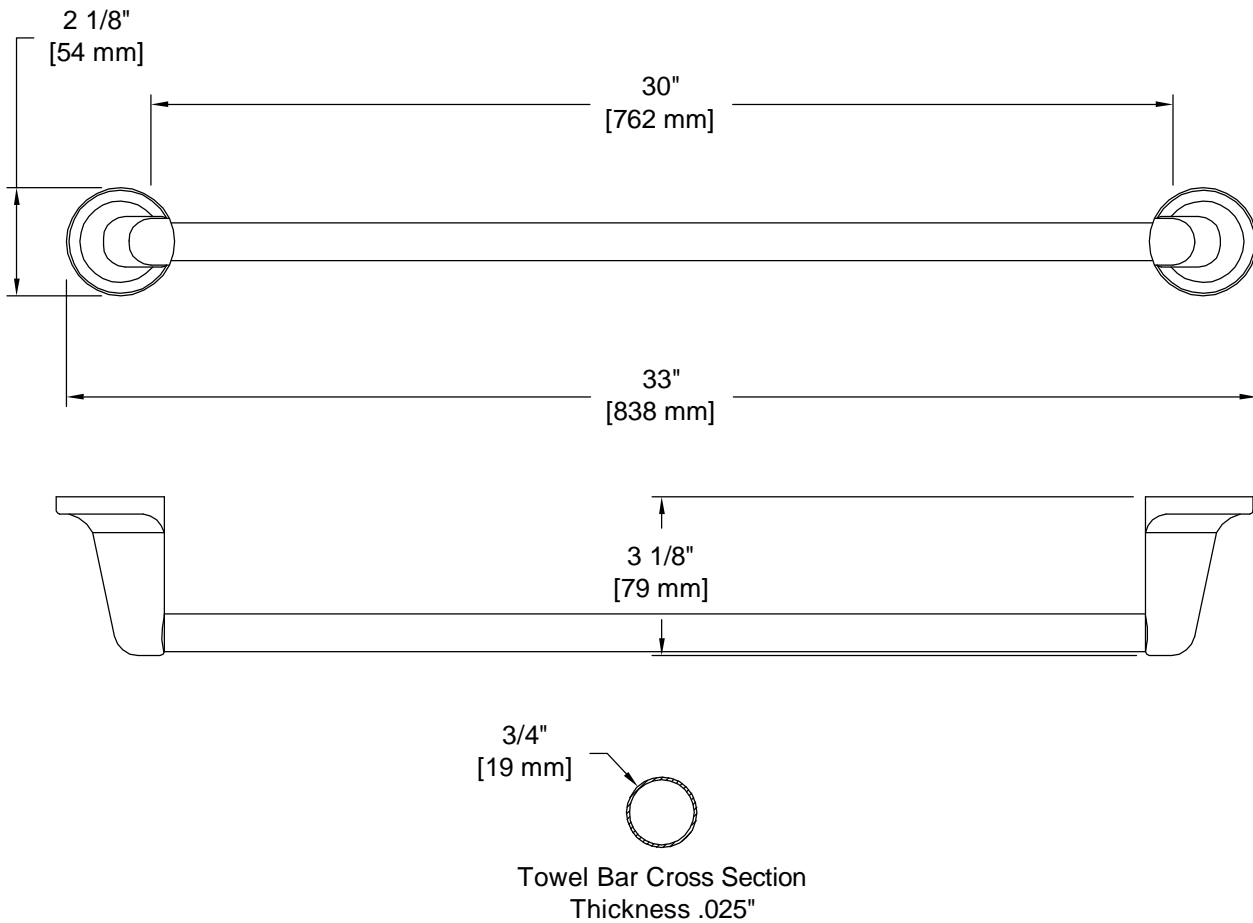

# PRODUCT DATA SHEET

**Product Description:** Towel bar set, 30", Harbor Isle. Posts are fabricated from die cast zinc with a US26 bright chrome finish. Bar is fabricated from stainless steel with a US26 bright chrome finish. Ships with mounting hardware.

**Overall Size:** 33" W X 2 1/8" H X 3 1/8" D

**Material:** Zinc Posts, Stainless Steel Bar

**Finish:** US26 Bright Chrome

**Cross Reference**

Manufacturer	Part Number

Description:

**Towel Bar Set, 30",  
Harbor Isle**