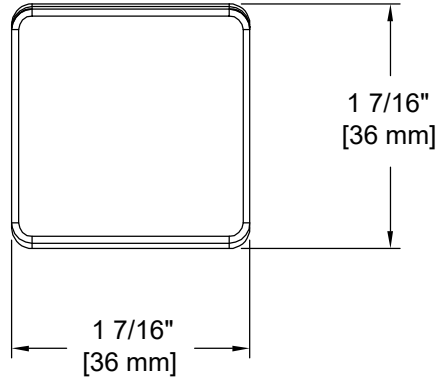

# PRODUCT DATA SHEET

**Product Description:** Robe hook, Westshore. Fabricated from die cast zinc with a US26 bright chrome finish. Ships with mounting hardware.

WITH MOUNTING  
HARDWARE

**Overall Size:** 2 1/8" W X 1 7/16" H X 1 7/16" D

### Cross Reference

Manufacturer	Part Number

Description:

**Robe Hook,  
Westshore**

Part Number:

**23055**

Date

06/16