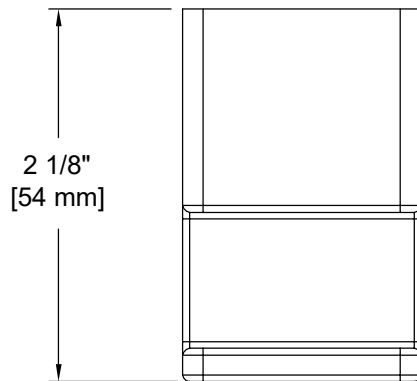

# PRODUCT DATA SHEET

**Product Description:** Robe hook, Westshore. Fabricated from die cast zinc with a US26 bright chrome finish. Ships with mounting hardware.

WITH MOUNTING  
HARDWARE

**Overall Size:** 2 1/8" W X 1 7/16" H X 1 7/16" D

### Cross Reference

Manufacturer	Part Number

Description:

**Robe Hook,  
Westshore**

Part Number:

**23055**

Date

06/16