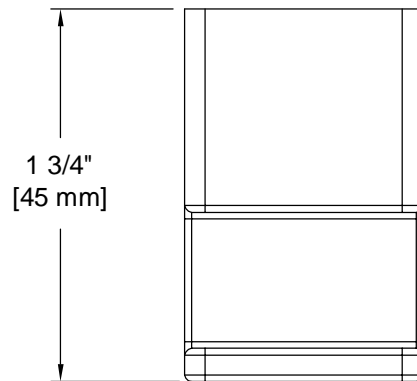

# PRODUCT DATA SHEET

**Product Description:** Robe hook, Westshore. Fabricated from die cast zinc with a US26 bright chrome finish. Ships with mounting hardware.

WITH MOUNTING  
HARDWARE

**Overall Size:** 2 1/2" W X 1 3/4" H X 1 3/4" D

### Cross Reference

Manufacturer	Part Number

Description:

**Robe Hook,  
Westshore**

Part Number:

**23055**

Date

06/16