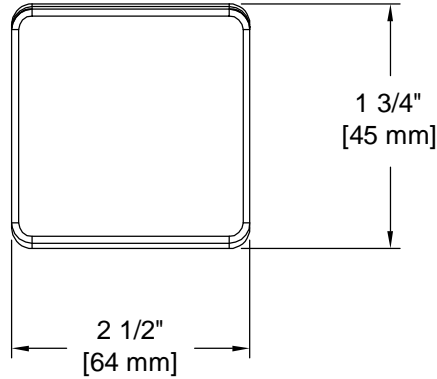

# PRODUCT DATA SHEET

**Product Description:** Robe hook, Westshore. Fabricated from die cast zinc with a US26 bright chrome finish. Ships with mounting hardware.

WITH MOUNTING  
HARDWARE

**Overall Size:** 2 1/2" W X 1 3/4" H X 1 3/4" D

### Cross Reference

Manufacturer	Part Number

Description:

**Robe Hook,  
Westshore**

Part Number:

**23055**

Date

06/16