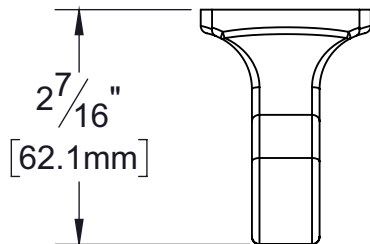

# PRODUCT DATA SHEET

**Product Description:** Robe hook, Wynwood. Fabricated from die cast zinc with a US26 bright chrome finish. Ships with mounting hardware.

<b>Overall Size:</b> 1 3/4" W X 2 11/16" H X 2 7/16" D	
<b>Material:</b> Zinc	
<b>Finish:</b> US26 Bright Chrome	
<b>Cross Reference</b>	
<b>Manufacturer</b>	<b>Part Number</b>

Description: <b>Robe Hook, Wynwood</b>		
Part Number: <b>25100</b>	Date: 07/17	Rev.: 01
Sheet 1 of 1		