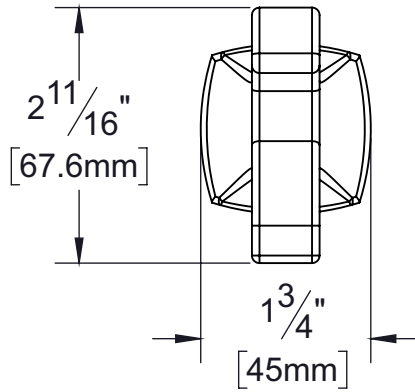

# PRODUCT DATA SHEET

**Product Description:** Robe hook, Wynwood. Fabricated from die cast zinc with a US26 bright chrome finish. Ships with mounting hardware.

<b>Overall Size:</b> 1 3/4" W X 2 11/16" H X 2 7/16" D	
<b>Material:</b> Zinc	
<b>Finish:</b> US26 Bright Chrome	
<b>Cross Reference</b>	
<b>Manufacturer</b>	<b>Part Number</b>

Description: <b>Robe Hook, Wynwood</b>		
Part Number: <b>25100</b>	Date: 07/17	Rev.: 01
Sheet 1 of 1		