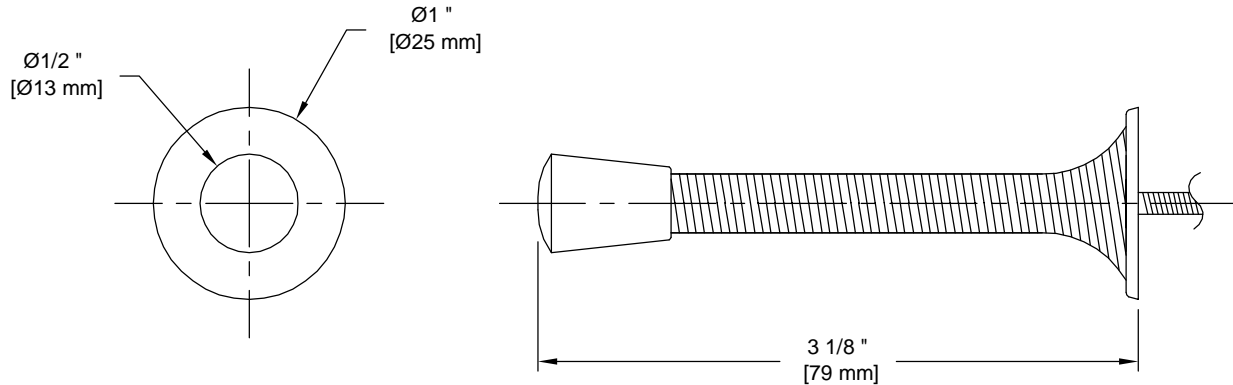

PRODUCT DATA SHEET

Product Description: Spring door stop, 3 1/8", heavy duty. Fabricated from steel with a US10B oil rubbed bronze finish. Ships with mounting hardware.

Overall Size: 1" W X 1" H X 3 1/8" D

Material: Steel

Finish: US10B Oil Rubbed Bronze

Cross Reference

Manufacturer	Part Number

Description:

Spring Door Stop,
3 1/8", Heavy Duty

Part Number:

30613-10B