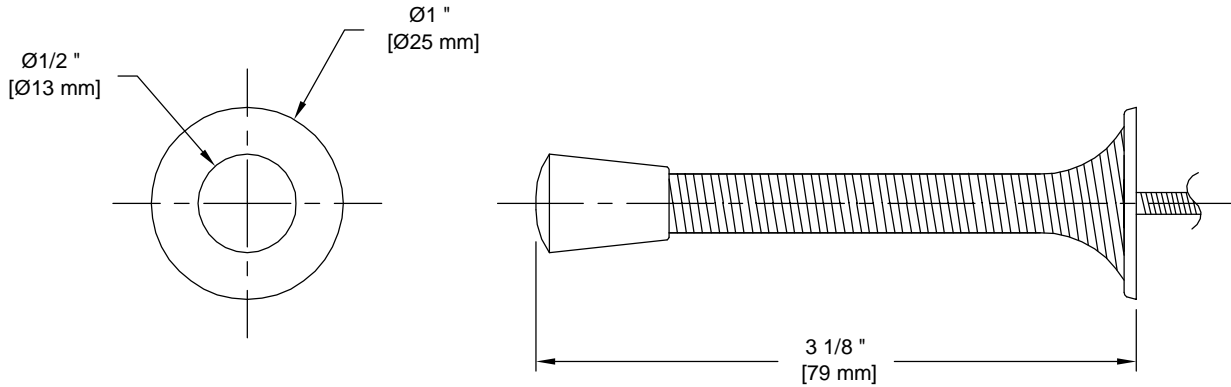

PRODUCT DATA SHEET

Product Description: Spring door stop, 3 1/8", heavy duty. Fabricated from steel with a US19 matte black finish. Ships with mounting hardware.

Overall Size: 1" W X 1" H X 3 1/8" D

Material: Steel

Finish: US19 Matte Black

Cross Reference

Manufacturer	Part Number

Description:

Spring Door Stop,
3 1/8", Heavy Duty

Part Number:

30621

Date