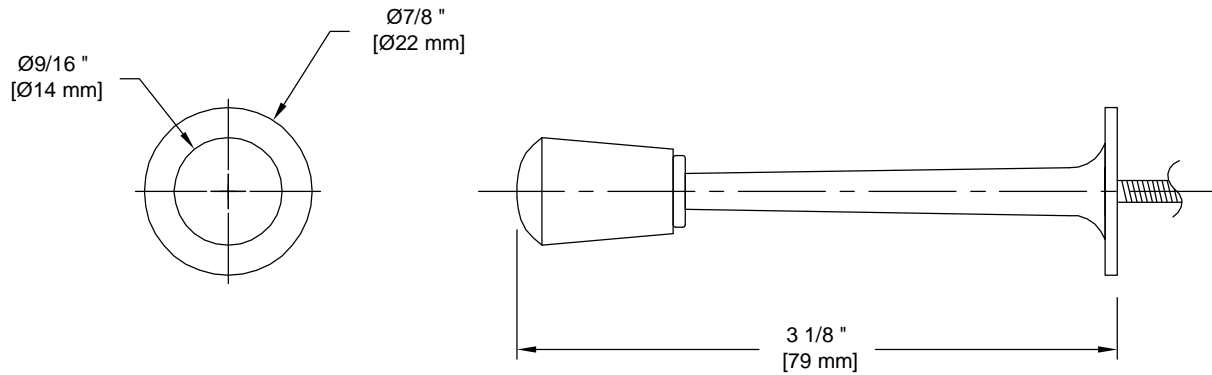

PRODUCT DATA SHEET

Product Description: Cast door stop, 3 1/8". Fabricated from zinc with a US26 bright chrome finish. Ships with mounting hardware.

Overall Size: 7/8" W X 7/8" H X 3 1/8" D

Material: Zinc

Finish: US26 Bright Chrome

Cross Reference

Manufacturer	Part Number

Description:

**Cast Door Stop,
Zinc, 3 1/8"**

Part Number:

30647

Date