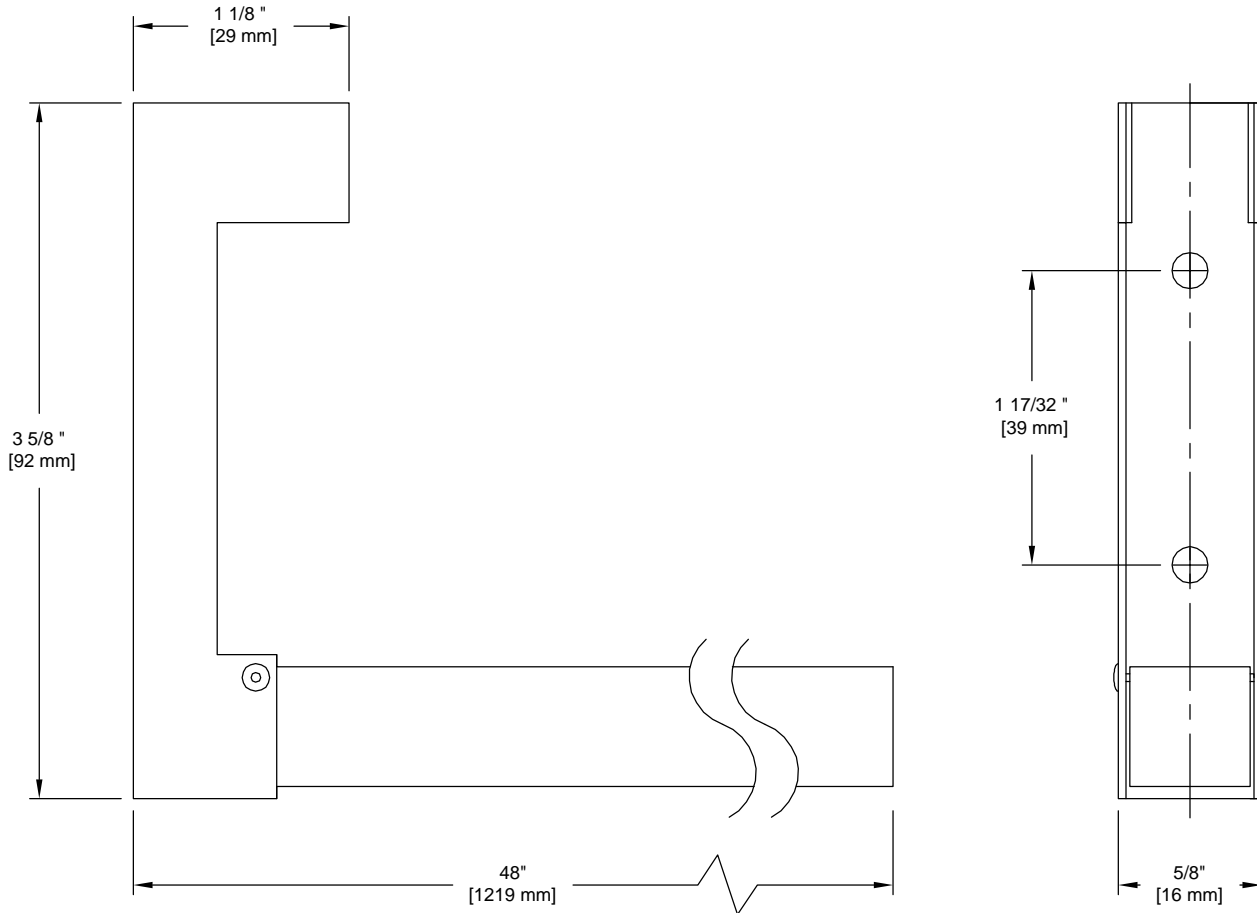

PRODUCT DATA SHEET

Product Description: Sliding door security bar with a polished aluminum finish. Adds security to any tracked sliding door quickly. Screws into side jamb and long arm drops into sliding door track prohibiting door movement. Can be shortened to allow door to open slightly for ventilation. Ships with all mounting hardware.

Overall Size: 48" W X 3 5/8" H X 5/8" D

Material: Aluminum

Finish: US26 Bright Chrome

Cross Reference

Manufacturer	Part Number

Description:

Sliding Door Bar

Part Number: