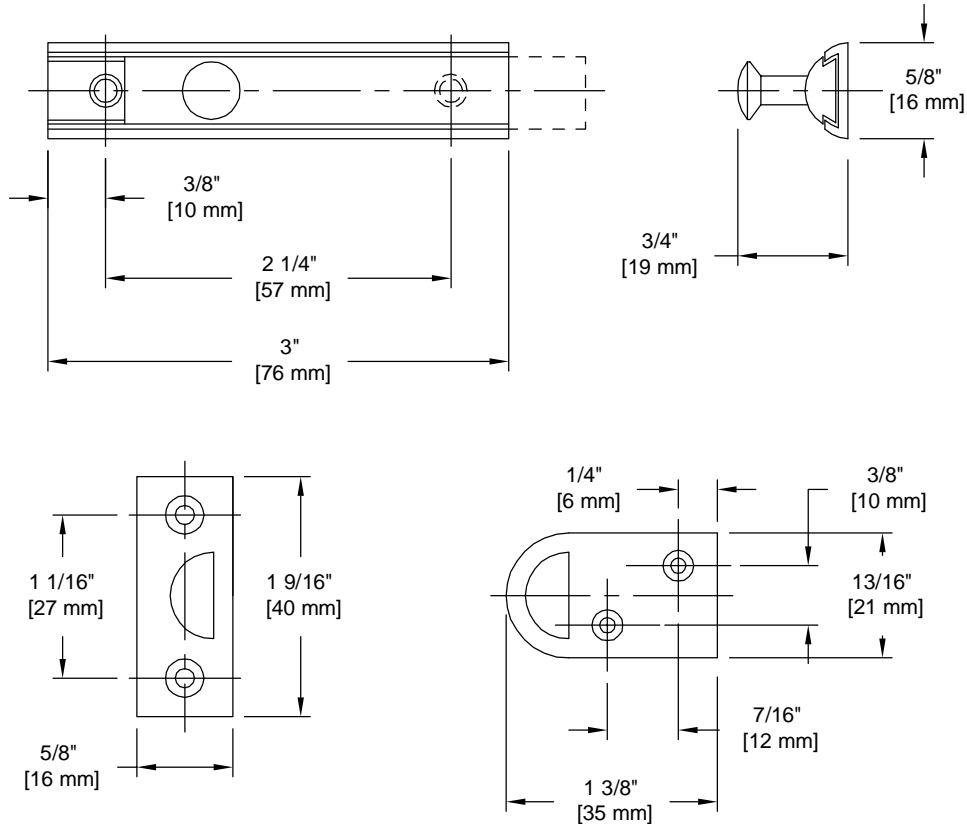

PRODUCT DATA SHEET

Product Description: Surface bolt, 3". Fabricated from solid brass with a US26 bright chrome finish. Four 9/16" length brass screws included.

Overall Size: 3" W X 5/8" H X 3/4" D

Material: Brass

Finish: US26 Bright Chrome

Cross Reference

Manufacturer	Part Number

Description:

Surface Bolt, Solid Brass, 3"

Part Number:

34816

Date