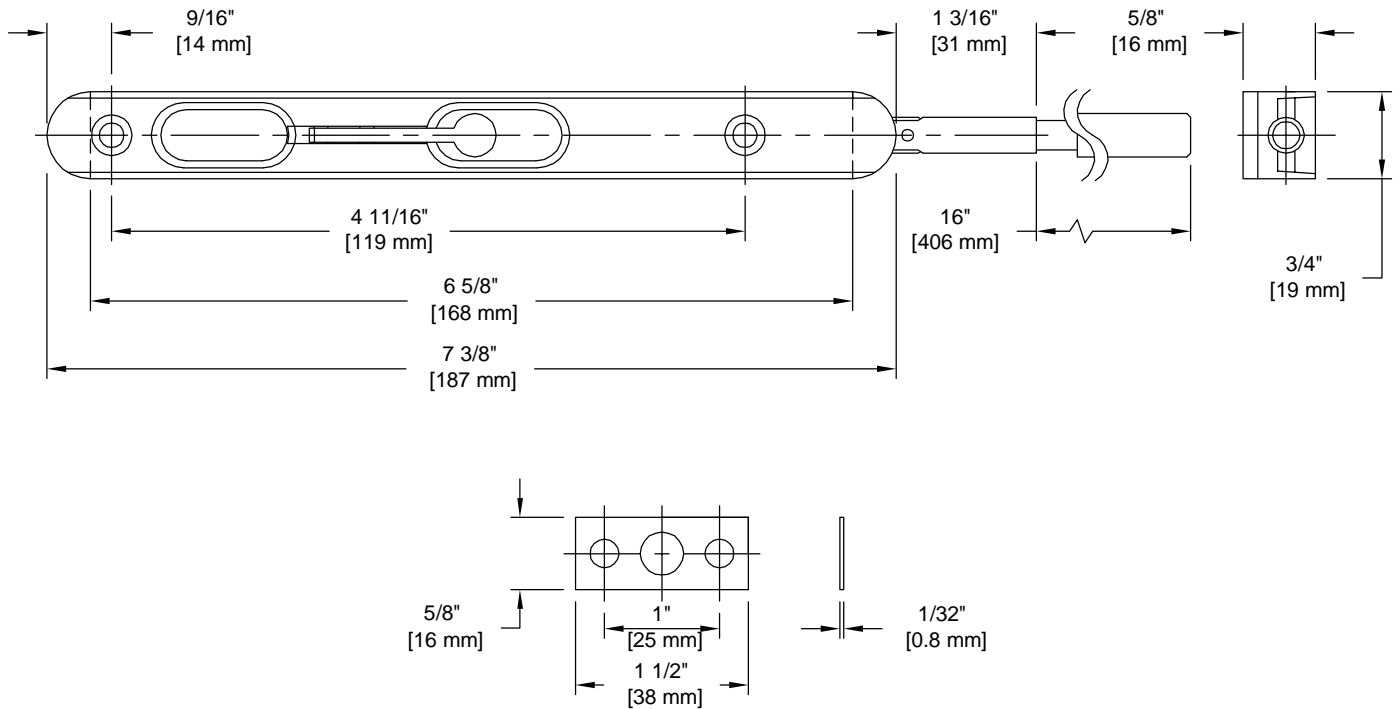

PRODUCT DATA SHEET

Product Description: Flush bolt, extension, radius top, lever, 7". Fabricated from zinc with a US11P Venetian bronze finish. Mounting hardware: Two 1 1/2" and two 3/4" length screws included.

Overall Size: 3/4" W X 7 3/8" H X 5/8" D

Material: Zinc

Finish: US11P Venetian Bronze

Cross Reference

Manufacturer	Part Number

Description:

**Flush Bolt, Extension,
Radius Top, Lever, 7"**

Part Number: