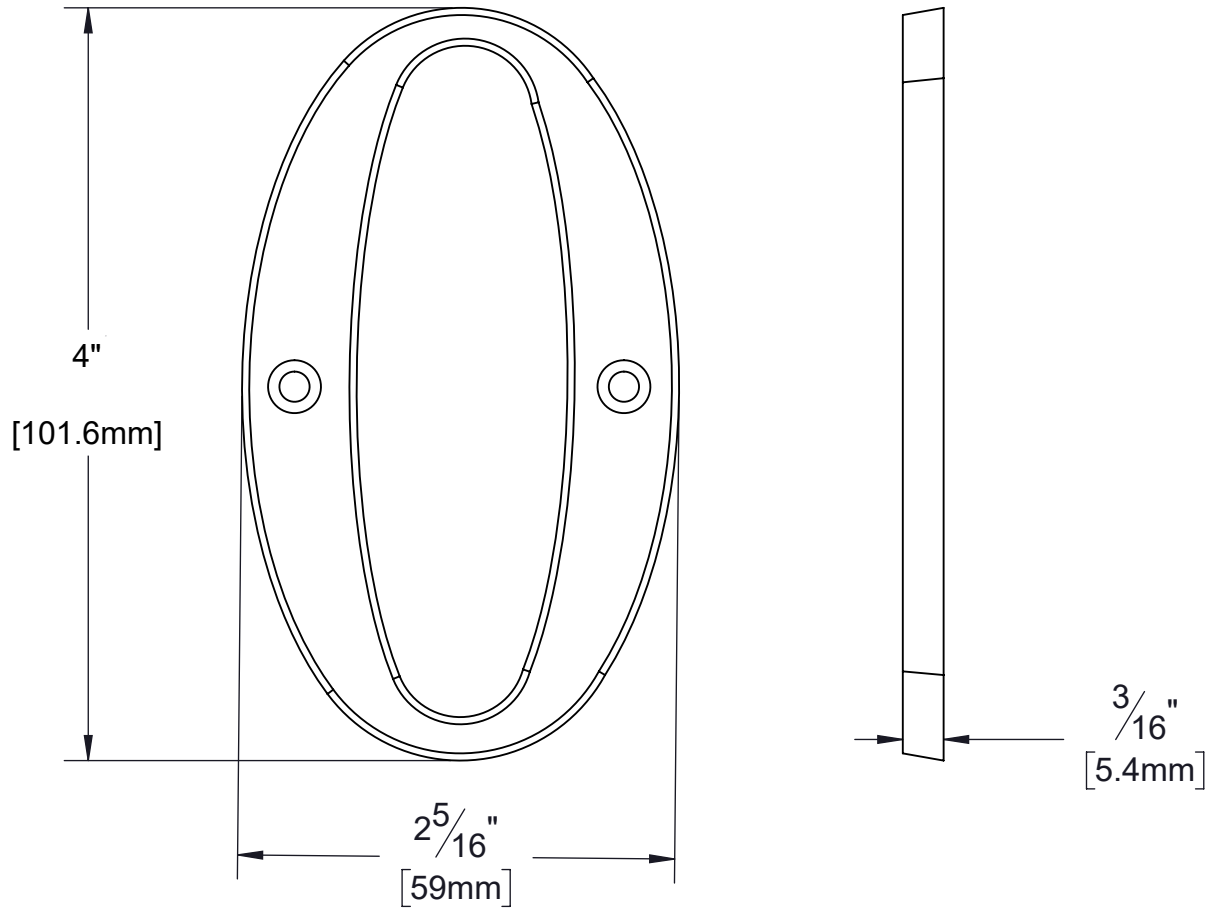

# PRODUCT DATA SHEET

**Product Description:** House number 0. Fabricated from solid brass in a US10B oil rubbed bronze finish. 4" high and 2 5/16" wide with 3/16" projection. Ships with mounting hardware.

**Overall Size:** 4" H X 2 5/16" W X 3/16" D

**Material:** Solid Brass

**Finish:** US10B Oil Rubbed Bronze

**Cross Reference**

| Manufacturer | Part Number |
|--------------|-------------|
|              |             |
|              |             |
|              |             |

Description:

**4 In. House Number 0,  
Solid Brass**

Part Number:

38010

Date

05/23

Rev.

00